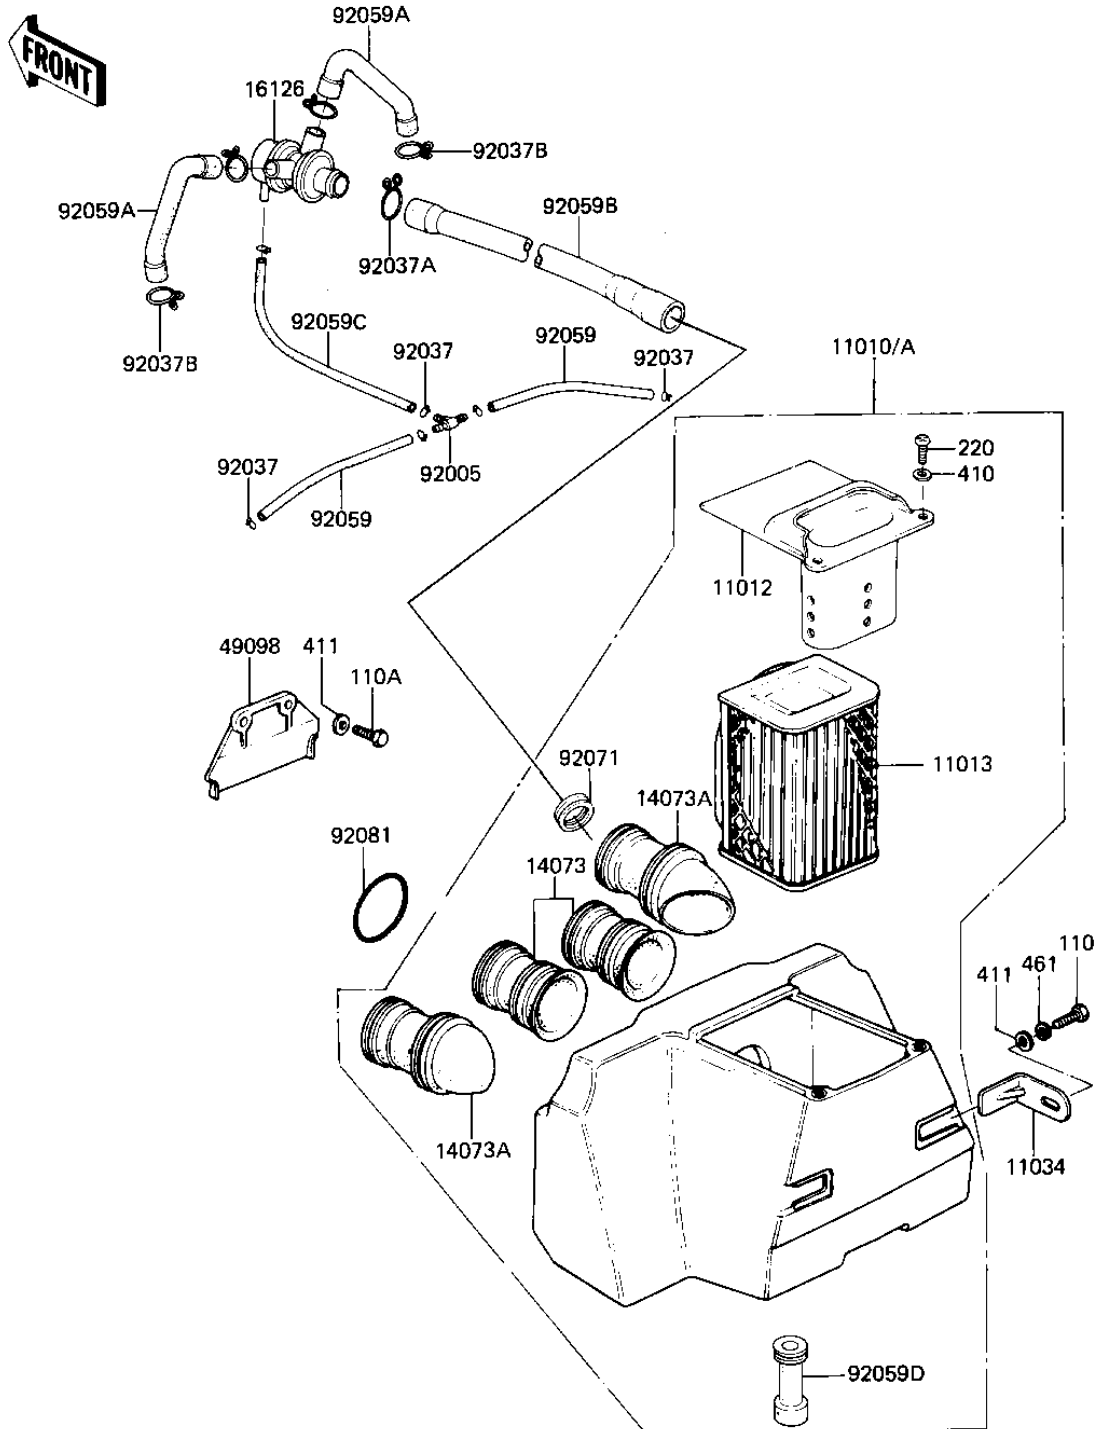

1981 GPz PARTS DIAGRAM

AIR CLEANER

E1130-0033

1981 GPz PARTS LIST

AIR CLEANER

ITEM NAME	PART NUMBER	QUANTITY
FILTER-ASSY-AIR (Ref # 11010)	11010-1103	1
FILTER-ASSY-AIR (Canada) (Ref # 11010A)	11010-1104	1
CAP,AIR FILTER (Ref # 11012)	11012-1183	1
ELEMENT,AIR CLNR (Ref # 11013)	11013-1013	1
BRACKET,AIR CLEANER (Ref # 11034)	32070-038	2
INLET DUCT,#2,3 (Ref # 14073)	11015-057	2
INLET PIPE,#1.4 (Ref # 14073A)	11015-063	2
VALVE ASSY,AIR SWITCH (Ref # 16126)	16126-1017	1
BAFFLE PLT,AIR CLEANER (Ref # 49098)	11019-003	1
FITTING,TUBE (Ref # 92005)	92005-1017	1
CLAMP-PIPE (Ref # 92037)	92037-072	6
CLAMP (Ref # 92037A)	92037-1076	1
CLAMP,BREATHING TUBE (Ref # 92037B)	92037-213	4
TUBE,VACUUM,LONG (Ref # 92059)	92059-1162	2
TUBE (Ref # 92059A)	92059-1034	2
TUBE,19X21X340L (Ref # 92059B)	92059-1039	1
TUBE,4X9X220L (Ref # 92059C)	92059-1040	1
TUBE,BREATHING,10X63L (Ref # 92059D)	92059-1200	1
GROMMET,AIR CLEANER (Ref # 92071)	92071-1013	1
SPRING,INLET DUCT (Ref # 92081)	92081-1351	4
BOLT-UPSET,6X12 (Ref # 110)	112G0612	2
BOLT-UPSET (Ref # 110A)	112G0618	2
SCREW PAN HEAD 6X12 (Ref # 220)	220B0612	2
WASHER PLAIN 6MM (Ref # 410)	410B0600	2
WASHER PLAIN 6MM (Ref # 411)	411B0600	4
WASHER SPRING 6MM (Ref # 461)	461F0600	2