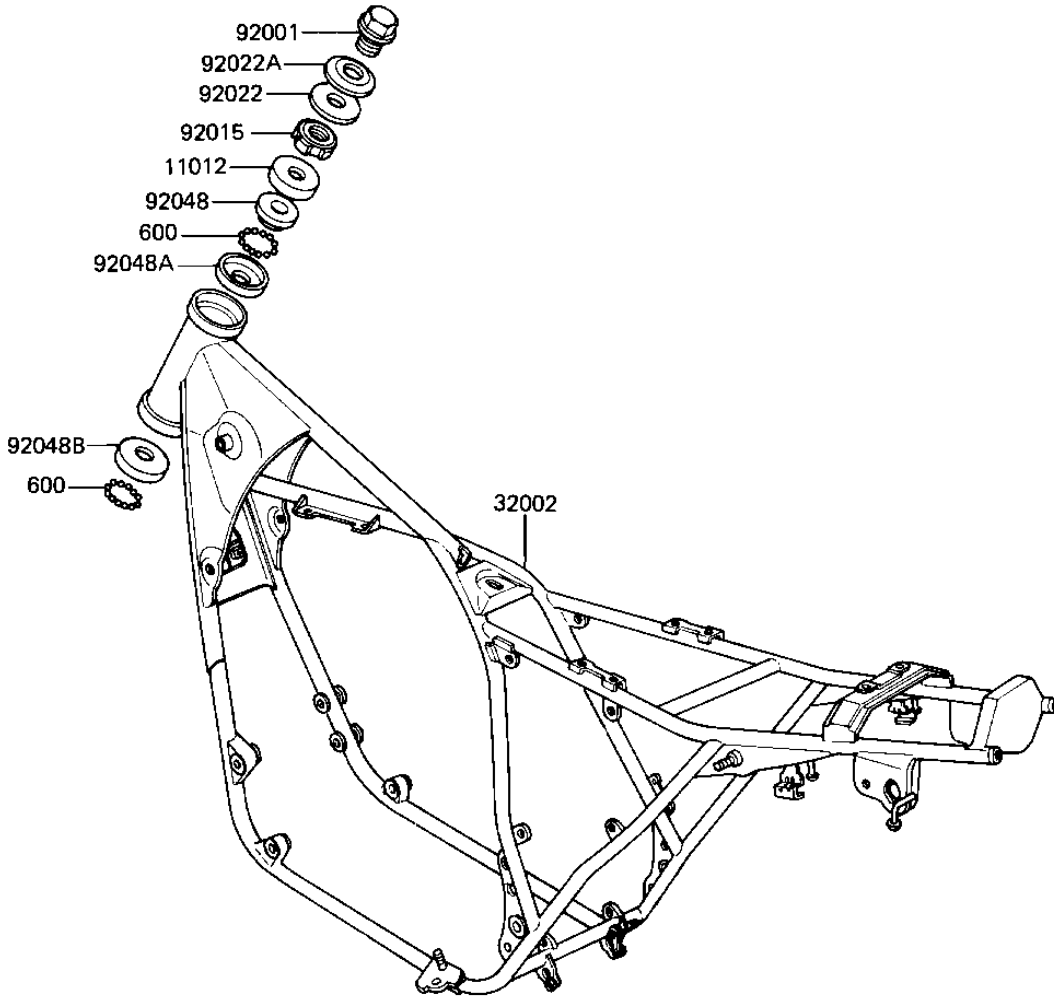

1981 GPz PARTS DIAGRAM

FRAME

F2120-0046

1981 GPz PARTS LIST

FRAME

ITEM NAME	PART NUMBER	QUANTITY
CAP, STEERING STEM (Ref # 11012)	46098-016	1
FRAME-COMP (Ref # 32002)	32002-1269	1
BOLT,STEERG STEM HEAD (Ref # 92001)	92007-031	1
NUT STEERING STEM LCK (Ref # 92015)	92090-007	1
WASHER,WAVE (Ref # 92022)	46100-003	1
WASHER,STEERG STM HD (Ref # 92022A)	92022-230	1
CONE,STRNG STM BRNG (Ref # 92048)	92047-011	1
RACE STRNG STEM BERNG (Ref # 92048A)	92048-006	1
RACE,STRNG STM BRNG (Ref # 92048B)	92048-008	1
BALL STEEL 1/4' (Ref # 600)	600A0800	39