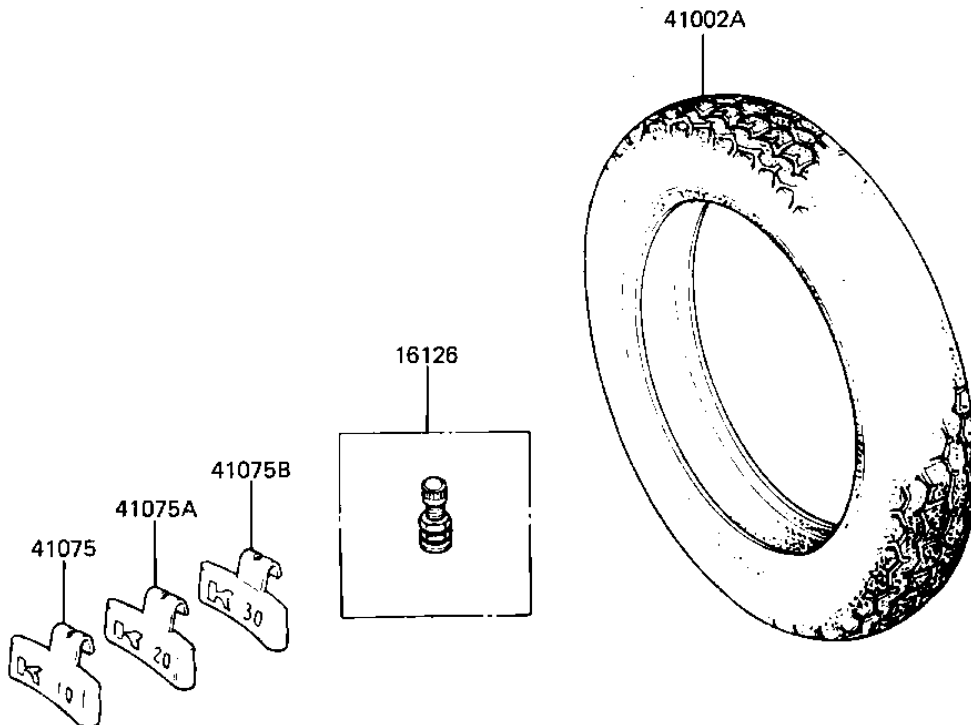

1981 GPz PARTS DIAGRAM

TIRES

F2210-0017

1981 GPz PARTS LIST

TIRES

ITEM NAME	PART NUMBER	QUANTITY
VALVE (Ref # 16126)	16126-1136	2
TIRE 325H-19 F8 F (Ref # 41002)	41002-1147	1
TIRE 375H-18 K130 R (Ref # 41002A)	41002-1198	1
BALANCER-WHEEL,10G (Ref # 41075)	41075-1011	AR
BALANCER-WHEEL,20G (Ref # 41075A)	41075-1012	AR
BALANCER-WHEEL,30G (Ref # 41075B)	41075-1013	AR