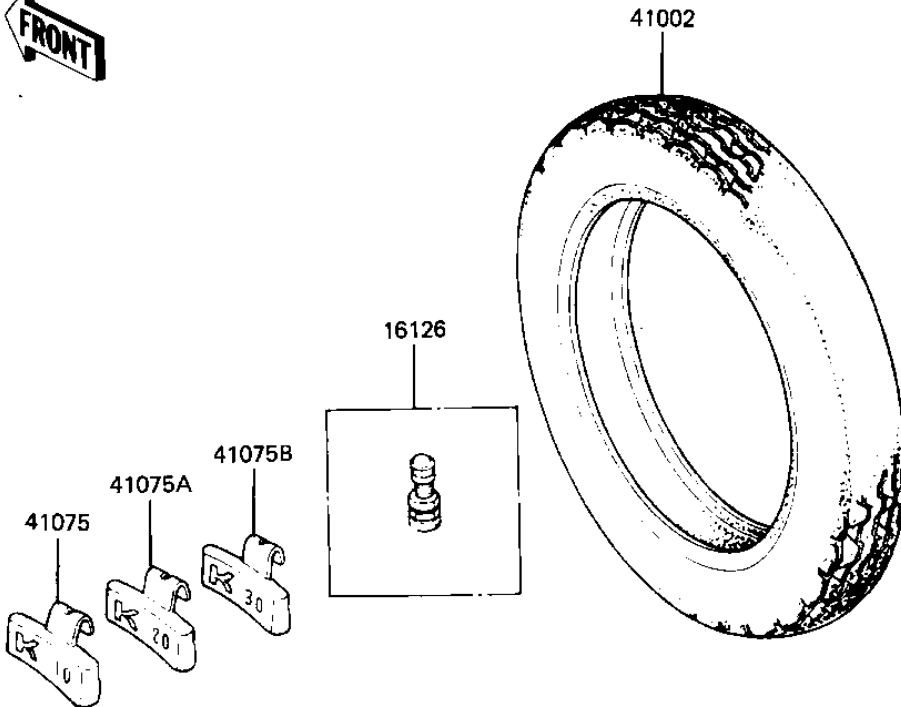

1981 GPz PARTS DIAGRAM

TIRES

F2210-0017

1981 GPz PARTS LIST

TIRES

ITEM NAME	PART NUMBER	QUANTITY
VALVE (Ref # 16126)	16126-1136	2
TIRE 325H-19 F8 F (Ref # 41002)	41002-1147	1
TIRE 375H-18 K130 R (Ref # 41002A)	41002-1198	1
BALANCER-WHEEL,10G (Ref # 41075)	41075-1011	AR
BALANCER-WHEEL,20G (Ref # 41075A)	41075-1012	AR
BALANCER-WHEEL,30G (Ref # 41075B)	41075-1013	AR