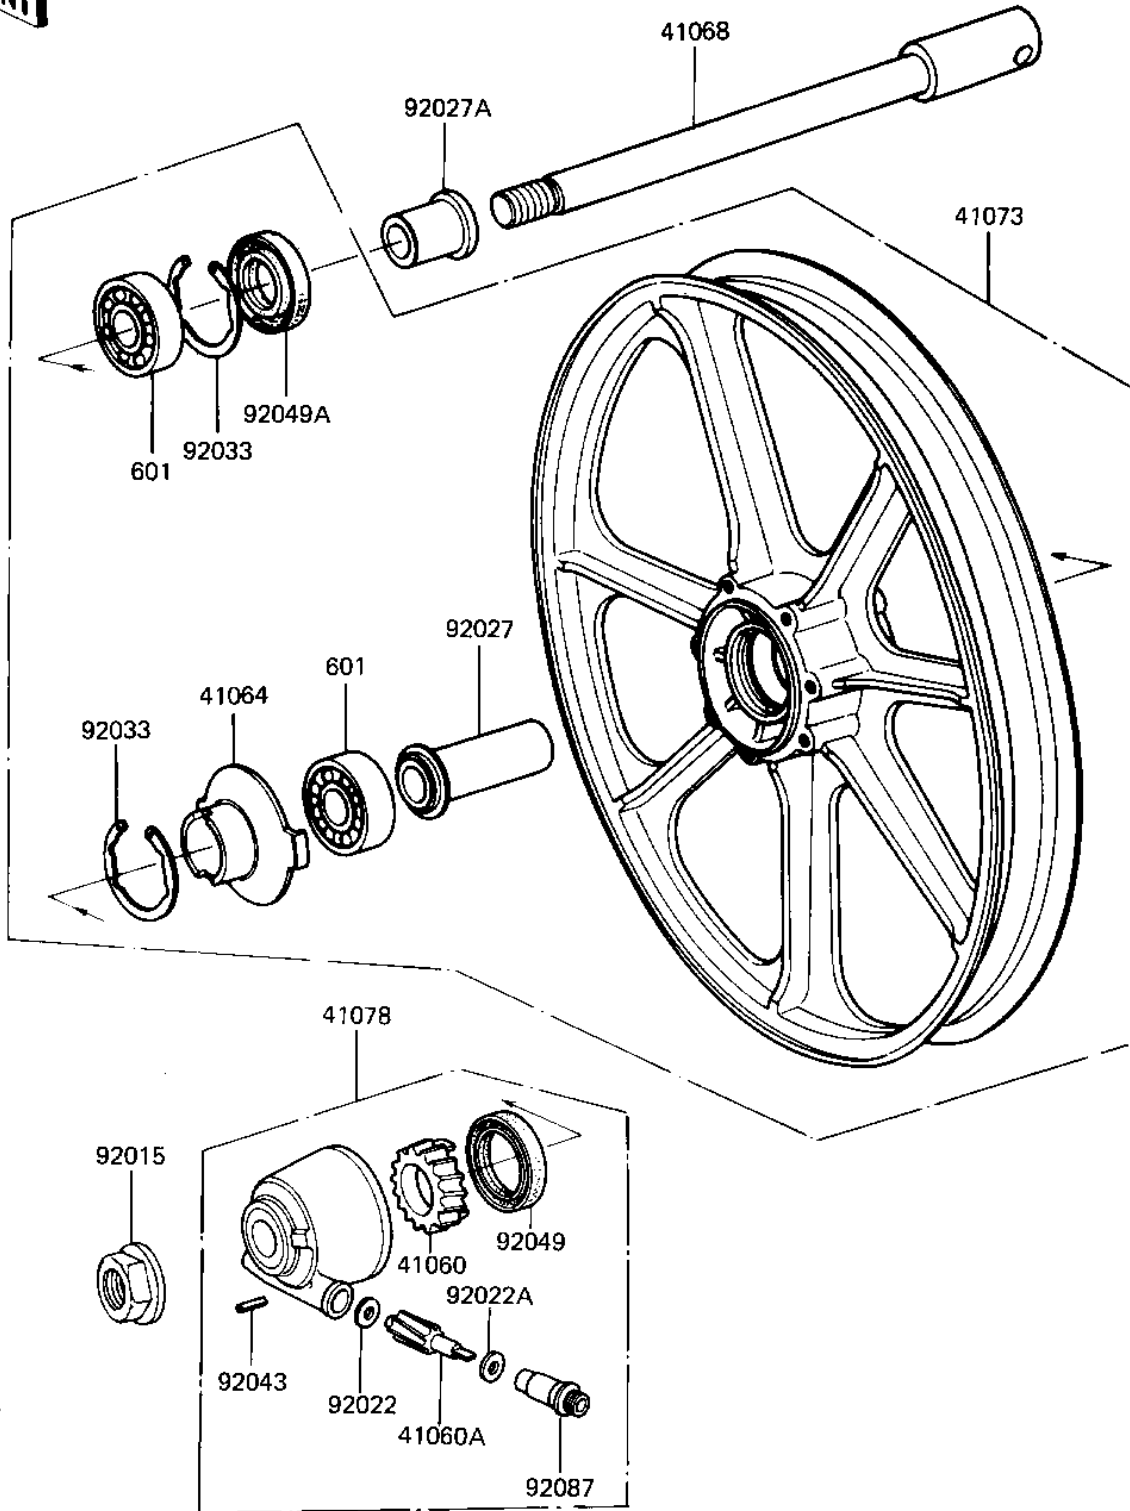

# 1981 GPz PARTS DIAGRAM

FRONT WHEEL/HUB

F2230-0015

# 1981 GPz PARTS LIST

## FRONT WHEEL/HUB

ITEM NAME	PART NUMBER	QUANTITY
GEAR,SPEEDOMETER (Ref # 41060)	41059-026	1
PINION,SPEEDOMETER,9T (Ref # 41060A)	41060-1016	1
RECEIVER,SPEEDOMETER (Ref # 41064)	41064-1006	1
AXLE,FRONT,L=204M/M (Ref # 41068)	41068-1009	1
WHEEL-ASSY,FR,SOLID,B (Ref # 41073)	41073-1139-21	1
GEAR BOX ASSY, (Ref # 41078)	41078-1013	1
NUT,14MM (Ref # 92015)	92015-1407	1
WASHER THRST SPD PINI (Ref # 92022)	41063-001	1
WASHER THRST SPD PINI (Ref # 92022A)	41063-001	1
COLLAR,FR HUB L=55M/M (Ref # 92027)	92027-1223	1
COLLAR,FR AXLE L=30MM (Ref # 92027A)	92027-1225	1
CIRCLIP,42MM (Ref # 92033)	92033-1041	2
PIN,SPRING (Ref # 92043)	41082-001	1
OIL SEAL,BJN30427-C3 (Ref # 92049)	92049-1057	1
OIL SEAL,AG1144AO (Ref # 92049A)	92049-1058	1
BUSHING,METER GEAR (Ref # 92087)	92087-1002	1
BEARING BALL #6302Z (Ref # 601)	601B6302Z	2