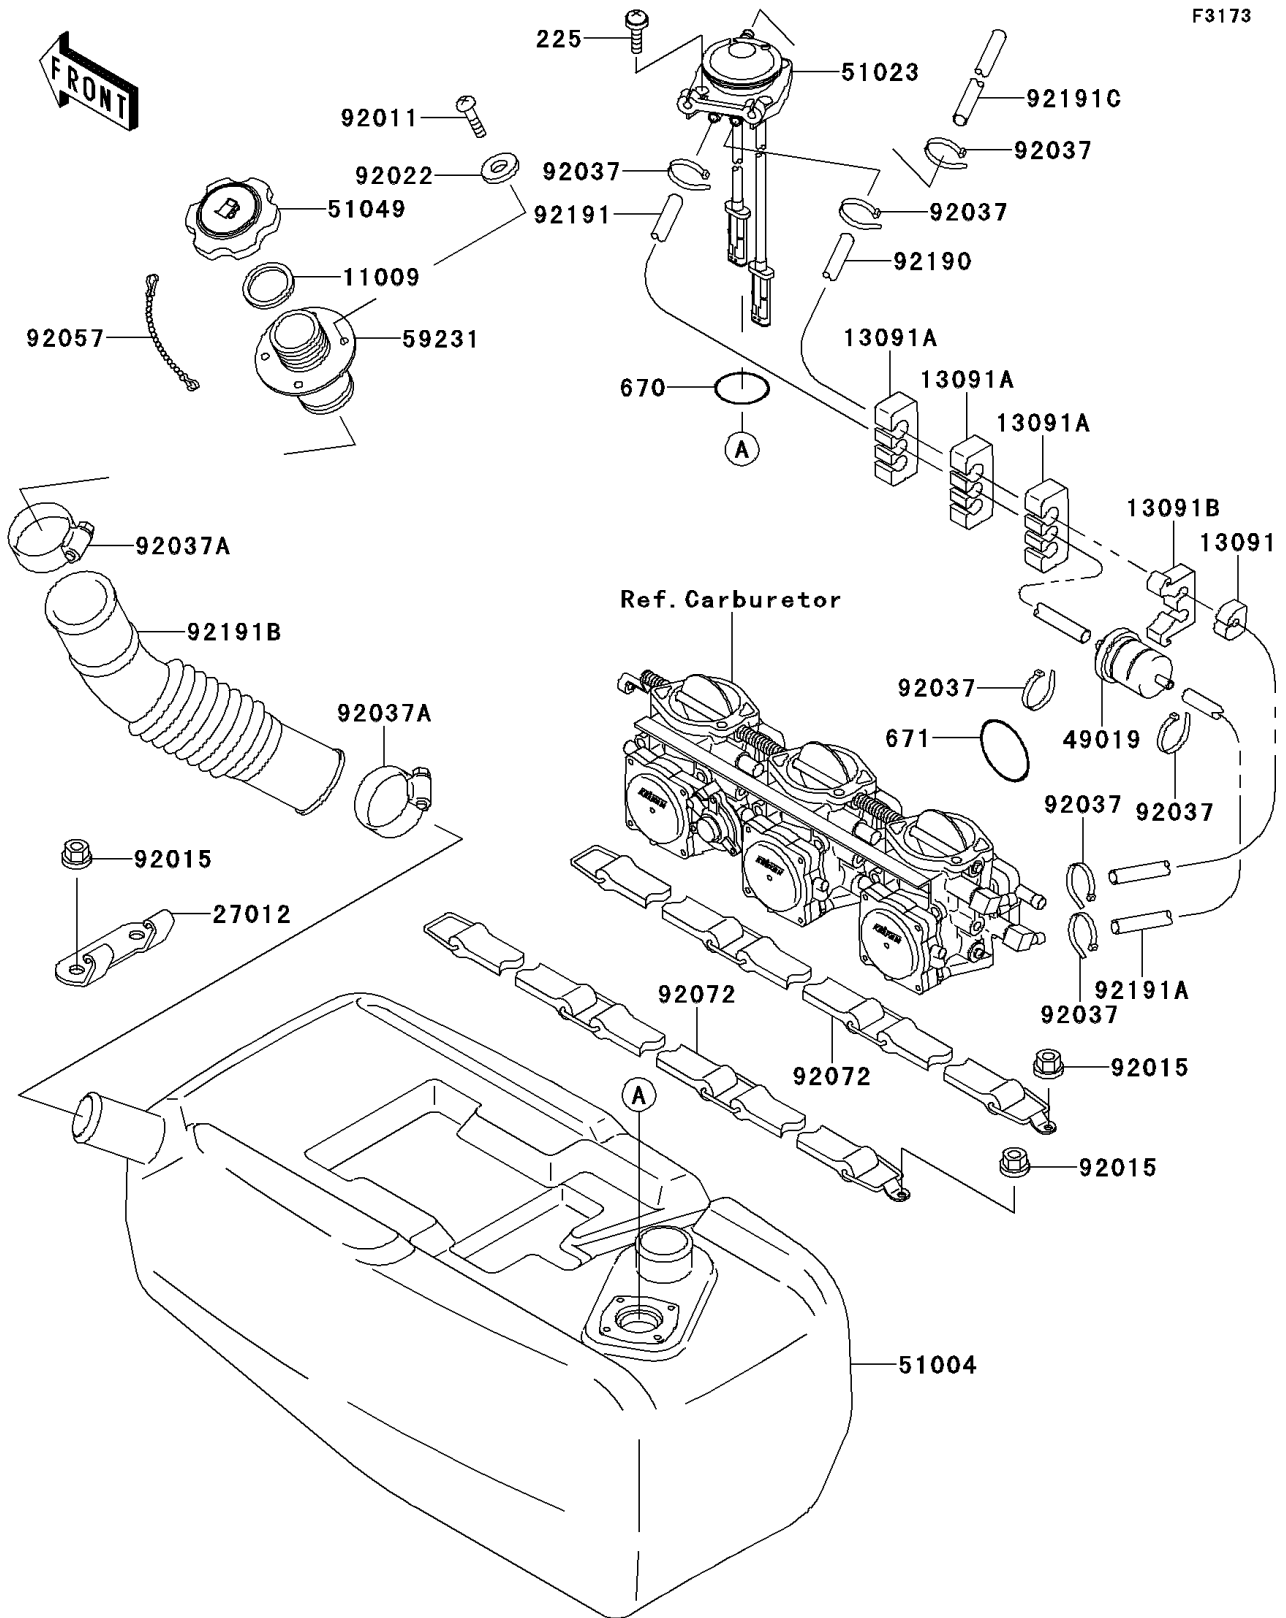

1997 1100 STX PARTS DIAGRAM

Fuel Tank

1997 1100 STX PARTS LIST

Fuel Tank

ITEM NAME	PART NUMBER	QUANTITY
SCREW-PAN-WSP-CROS,5X20 (Ref # 225)	225R0520	4
O RING,36MM (Ref # 670)	670B3036	1
O RING,65MM (Ref # 671)	671B2565	1
GASKET,TANK CAP (Ref # 11009)	11009-3020	1
HOLDER (Ref # 13091)	13091-3712	1
HOLDER,TUBE (Ref # 13091A)	13091-3758	3
HOLDER,FILTER (Ref # 13091B)	13091-3795	1
HOOK (Ref # 27012)	27012-3802	2
FILTER-FUEL (Ref # 49019)	49019-3712	1
TANK-FUEL (Ref # 51004)	51004-3721	1
TAP-ASSY,FUEL (Ref # 51023)	51023-3727	1
CAP-TANK,FUEL (Ref # 51049)	51049-3714	1
FILLER,FUEL TANK (Ref # 59231)	59231-3716	1
SCREW (Ref # 92011)	92011-562	4
NUT,6MM (Ref # 92015)	92015-3767	8
WASHER (Ref # 92022)	92022-563	4
CLAMP (Ref # 92037)	92037-1173	7
CLAMP (Ref # 92037A)	92037-3009	2
CHAIN,COVER,L=100 (Ref # 92057)	92057-3704	1
BAND,FUEL TANK (Ref # 92072)	92072-3794	4
TUBE,"RETURN" (Ref # 92190)	92190-3988	1
TUBE,"ON",5.8X10.8X270 (Ref # 92191)	92191-3708	1
TUBE,"ON",5.8X10.8X940 (Ref # 92191A)	92191-3715	1
TUBE (Ref # 92191B)	92191-3735	1
TUBE,5.8X10.8X1000 (Ref # 92191C)	92191-3736	1