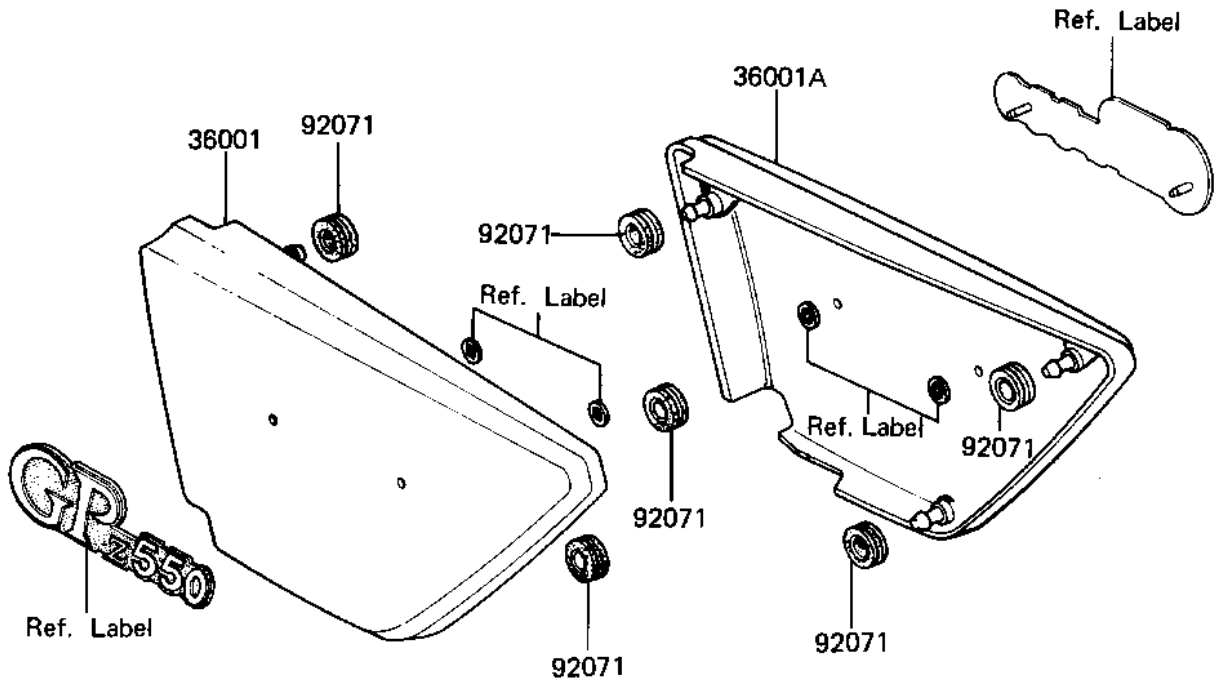

1981 GPz PARTS DIAGRAM

SIDE COVERS/CHAIN COVER

F2610-0045

1981 GPz PARTS LIST

SIDE COVERS/CHAIN COVER

ITEM NAME	PART NUMBER	QUANTITY
COVER-SIDE,LH,F.RED (Ref # 36001)	36001-1027-B1	1
COVER-SIDE,RH,F.RED (Ref # 36001A)	36001-1028-B1	1
CASE-CHAIN (Ref # 36014)	36014-1005	1
WASHER 6.5X20X1.6T (Ref # 92022)	92022-125	2
GROMMET (Ref # 92071)	92071-056	6
SCREW PAN HEAD 6X14 (Ref # 220)	220B0614	1
SCREW PAN HEAD 6X70 (Ref # 220A)	220B0670	1