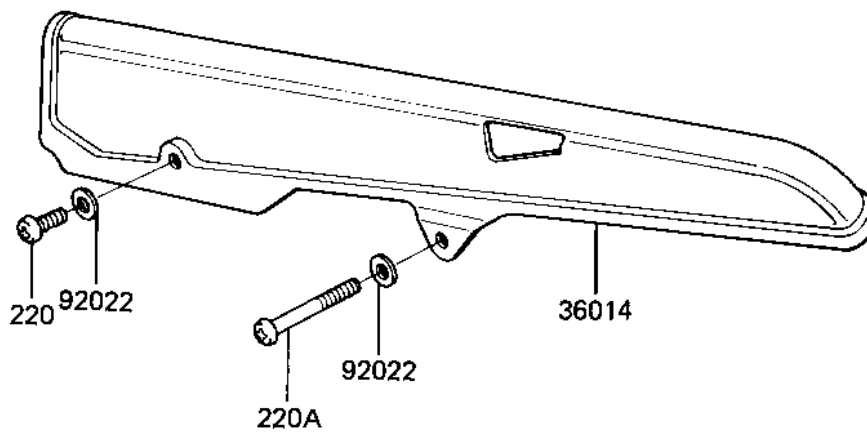

1981 GPz PARTS DIAGRAM

SIDE COVERS/CHAIN COVER

F2610-0045

1981 GPz PARTS LIST

SIDE COVERS/CHAIN COVER

ITEM NAME	PART NUMBER	QUANTITY
COVER-SIDE,LH,F.RED (Ref # 36001)	36001-1027-B1	1
COVER-SIDE,RH,F.RED (Ref # 36001A)	36001-1028-B1	1
CASE-CHAIN (Ref # 36014)	36014-1005	1
WASHER 6.5X20X1.6T (Ref # 92022)	92022-125	2
GROMMET (Ref # 92071)	92071-056	6
SCREW PAN HEAD 6X14 (Ref # 220)	220B0614	1
SCREW PAN HEAD 6X70 (Ref # 220A)	220B0670	1