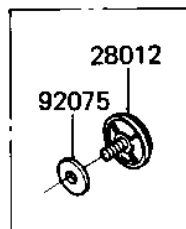

1981 GPz PARTS DIAGRAM

IGNITION SWITCH/LOCKS/REFLECTORS

F2770-0049

1981 GPz PARTS LIST

IGNITION SWITCH/LOCKS/REFLECTORS

ITEM NAME	PART NUMBER	QUANTITY
LOCK ASSY (Ref # 27004)	27004-5099	1
SWITCH ASSY,IGNITION (Ref # 27005)	27005-5014	1
KEY-LOCK,BLANK (Ref # 27008)	27008-1103	1
SWITCH,BRAKE LIGHT (Ref # 27010)	27010-025	1
REFLECTOR,REFLEX (Ref # 28012)	28012-016	2
DAMPER RUBBER,REFLECT (Ref # 92075)	92094-011	2
SPRING,BRAKE LAMP SN (Ref # 92081)	27011-017	1
BOLT-SOCKET,6X16,BLAC (Ref # 120)	120S0616	2
WASHER SPRING 6MM (Ref # 461)	461F0600	2