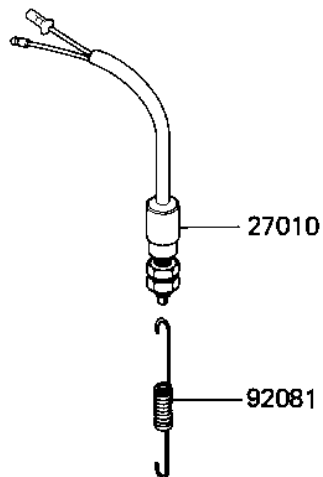

1981 GPz PARTS DIAGRAM

IGNITION SWITCH/LOCKS/REFLECTORS

F2770-0049

1981 GPz PARTS LIST

IGNITION SWITCH/LOCKS/REFLECTORS

ITEM NAME	PART NUMBER	QUANTITY
LOCK ASSY (Ref # 27004)	27004-5099	1
SWITCH ASSY,IGNITION (Ref # 27005)	27005-5014	1
KEY-LOCK,BLANK (Ref # 27008)	27008-1103	1
SWITCH,BRAKE LIGHT (Ref # 27010)	27010-025	1
REFLECTOR,REFLEX (Ref # 28012)	28012-016	2
DAMPER RUBBER,REFLECT (Ref # 92075)	92094-011	2
SPRING,BRAKE LAMP SN (Ref # 92081)	27011-017	1
BOLT-SOCKET,6X16,BLAC (Ref # 120)	120S0616	2
WASHER SPRING 6MM (Ref # 461)	461F0600	2