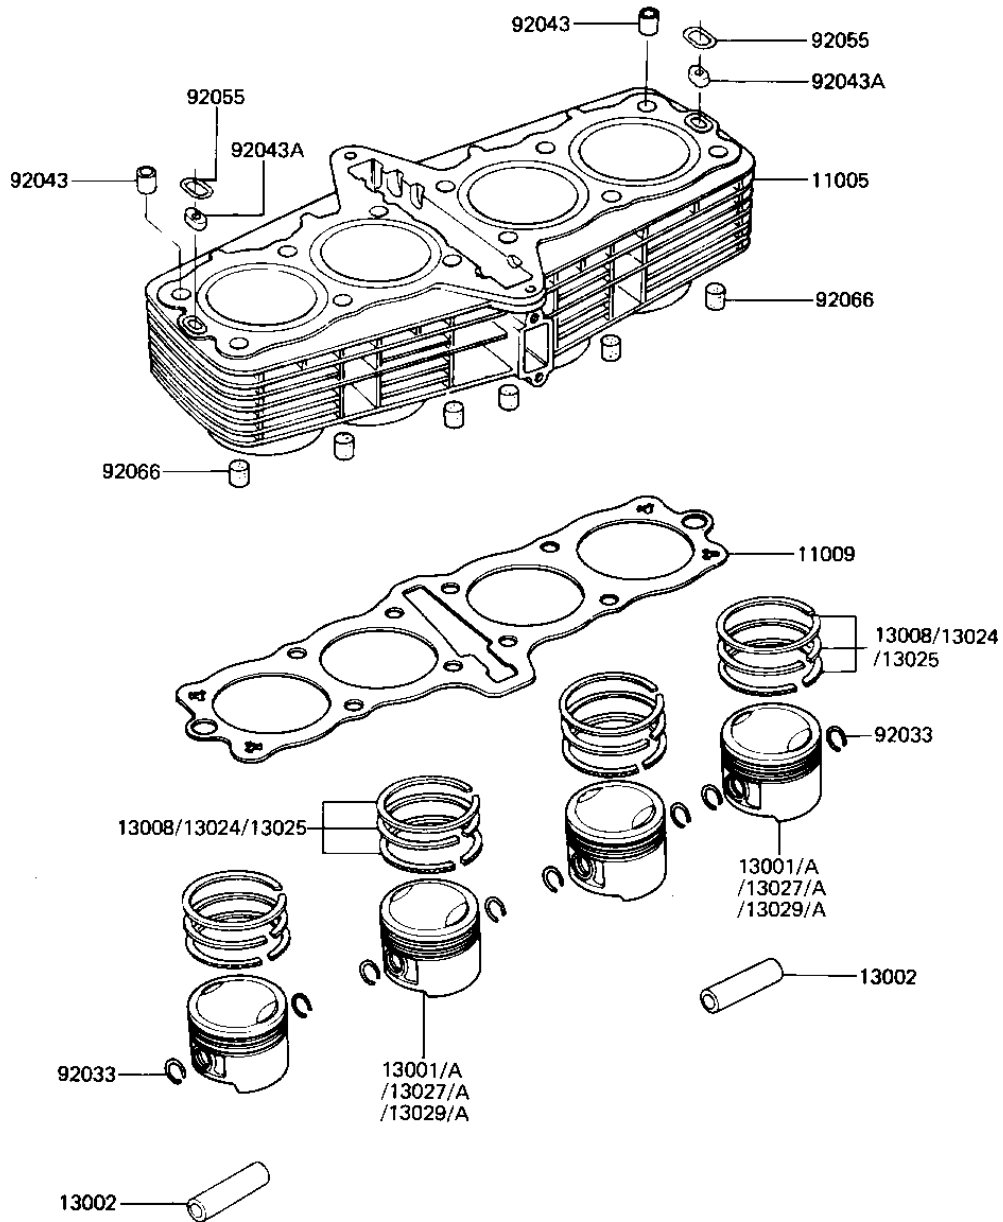

1981 CSR PARTS DIAGRAM

CYLINDER/PISTONS ('81-'82 H1/H2)

E1120-0017

1981 CSR PARTS LIST

CYLINDER/PISTONS ('81-'82 H1/H2)

ITEM NAME	PART NUMBER	QUANTITY
CYLINDER-ENGINE,SILVE (Ref # 11005)	11005-1123	1
GASKET,CYLINDER BASE (Ref # 11009)	11060-1144	1
PISTON,STD (Ref # 13001)	13001-1002	4
PIN-PISTON (Ref # 13002)	13002-032	4
RING SET,PISTON,STD (Ref # 13008)	13008-059	4
RING SET,0.040",O.S. (Ref # 13024)	13024-060	4
RING SET,0.020",O.S. (Ref # 13025)	13025-061	4
PISTON,0.040",O.S. (Ref # 13027)	13027-069	4
PISTON,0.020",O.S. (Ref # 13029)	13029-077	4
CIRCLIP PISTON PIN (Ref # 92033)	92036-005	8
PIN,11X14X12.3 (Ref # 92043)	92043-1266	2
PIN,OIL LINE (Ref # 92043A)	92043-1210	2
RING-O (Ref # 92055)	92055-1147	2
PLUG,DAMPER (Ref # 92066)	92066-1016	6