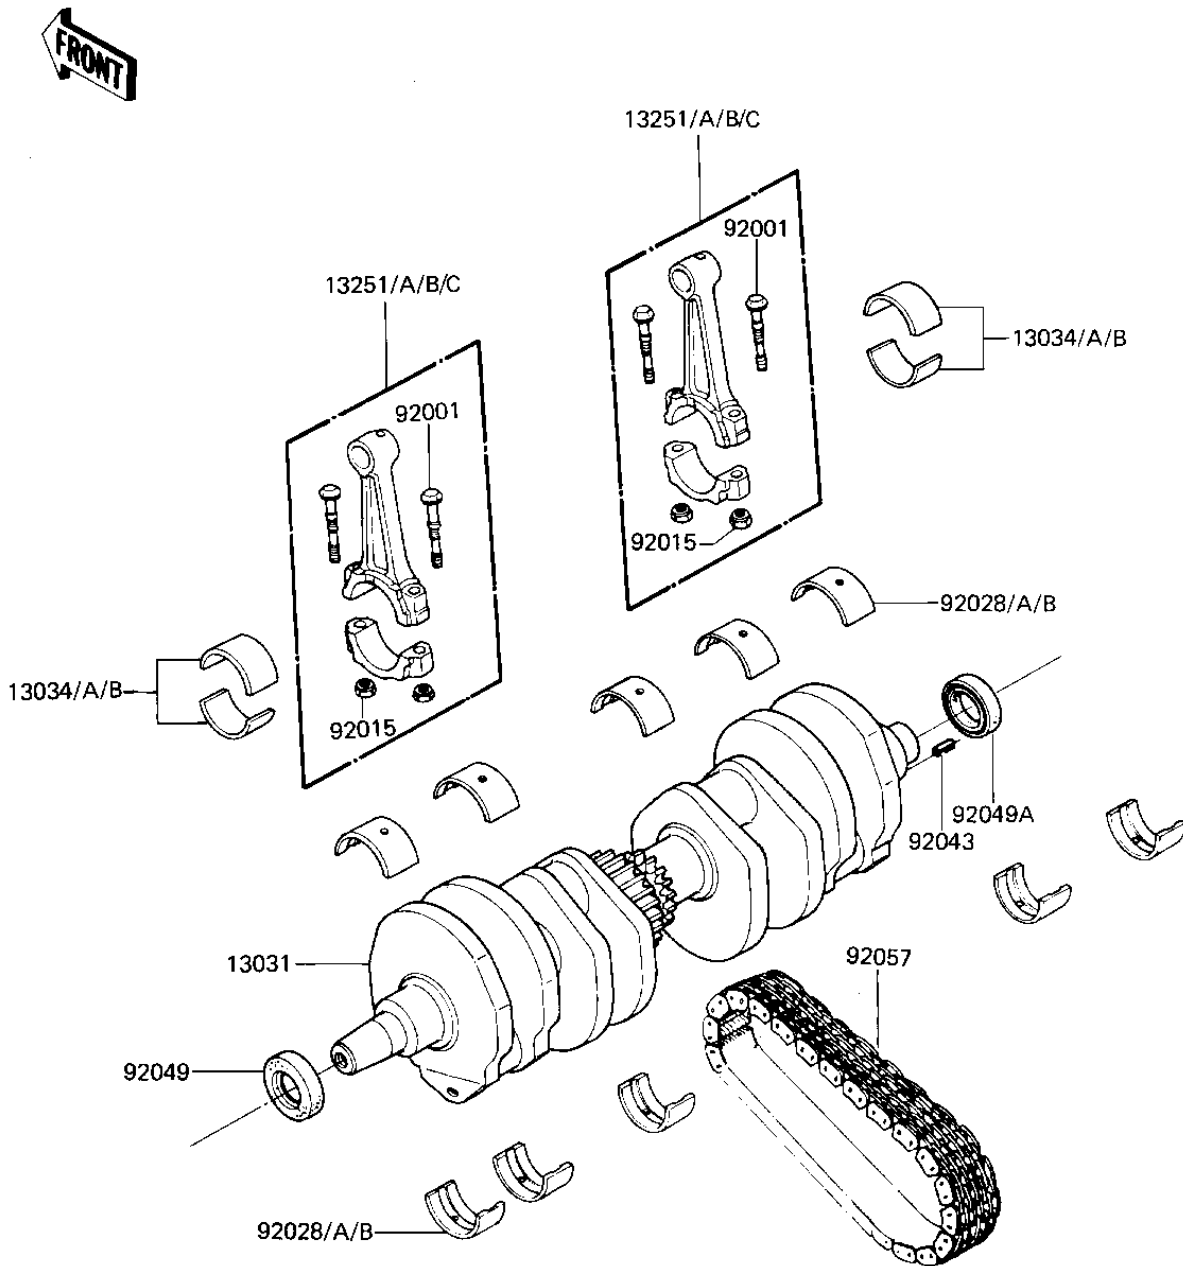

1982 CSR PARTS DIAGRAM

CRANKSHAFT ('81-'82 H1/H2)

1982 CSR PARTS LIST

CRANKSHAFT ('81-'82 H1/H2)

ITEM NAME	PART NUMBER	QUANTITY
CRANKSHAFT ASSY (Ref # 13031)	13031-1028	1
METAL,CONNECT ROD BRG (Ref # 13034)	13034-050	8
METAL,CONNECT ROD BRG (Ref # 13034A)	13034-051	8
METAL,CONNECT ROD BRG (Ref # 13034B)	13034-052	8
CONNECTING ROD ASSY,J (Ref # 13251)	13251-1007-JJ	4
CONNECTING ROD ASSY,J (Ref # 13251A)	13251-1007-JJ	4
CONNECTING ROD ASSY,J (Ref # 13251B)	13251-1007-JJ	4
CONNECTING ROD ASSY,K (Ref # 13251C)	13251-1007-KK	4
BOLT,CONNECTING ROD,8 (Ref # 92001)	92001-1887	8
NUT,FLANGED,8MM (Ref # 92015)	92015-1311	8
BUSHING,CRANKSHAFT (Ref # 92028)	92028-1100	10
BUSHING,CRANKSHAFT (Ref # 92028A)	92028-1101	10
BUSHING,CRANKSHAFT (Ref # 92028B)	92028-1102	10
PIN-SPRING,4X8 (Ref # 92043)	555A0408	1
OIL SEAL,HSCY22397 (Ref # 92049)	92050-080	1
OIL SEAL SC405465 (Ref # 92049A)	92050-018	1
CHAIN,PRIMARY 52L (Ref # 92057)	13122-007	1