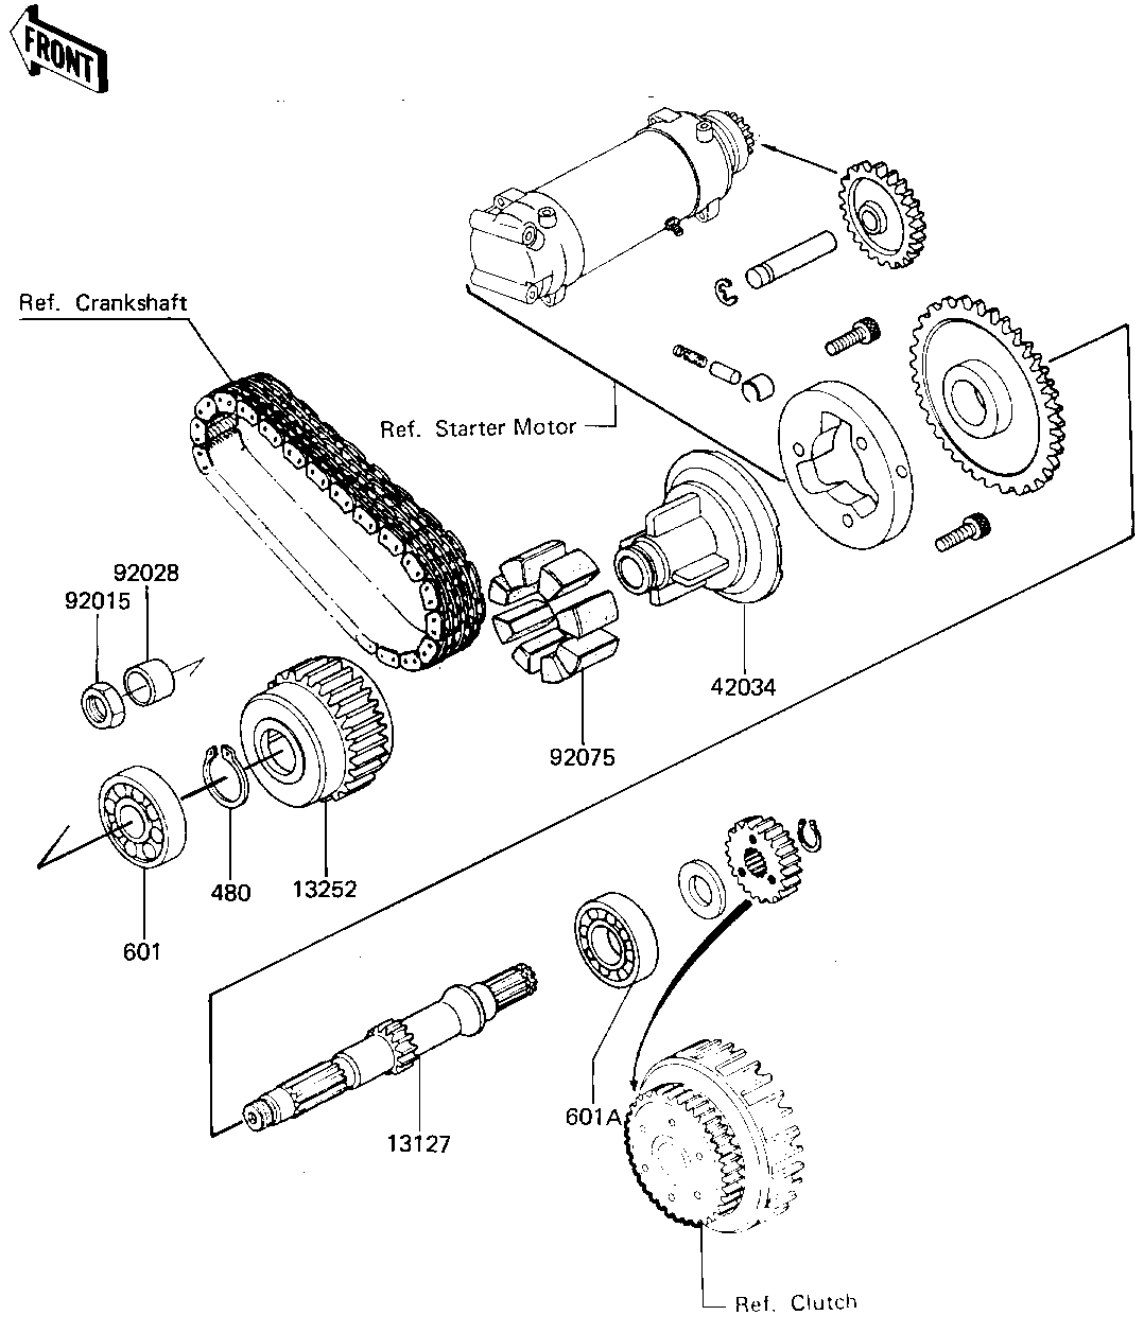

1982 CSR PARTS DIAGRAM

SECONDARY SHAFT ('81-'82 H1/H2)

1982 CSR PARTS LIST

SECONDARY SHAFT ('81-'82 H1/H2)

ITEM NAME	PART NUMBER	QUANTITY
SHAFT,SECONDARY (Ref # 13127)	13127-1019	1
COUPLING,OUTER (Ref # 13252)	13252-001	1
COUPLING,INNER (Ref # 42034)	13253-001	1
NUT 18MM (Ref # 92015)	92015-019	1
BUSHING,SECONDARY (Ref # 92028)	92028-1037	1
DAMPER RUBBER (Ref # 92075)	13098-029	8
CIRCLIP 28MM (Ref # 480)	480J2800	1
BEARING BALL #6205 (Ref # 601)	601B6205	1
BEARING BALL #6305 (Ref # 601A)	601B6305	1