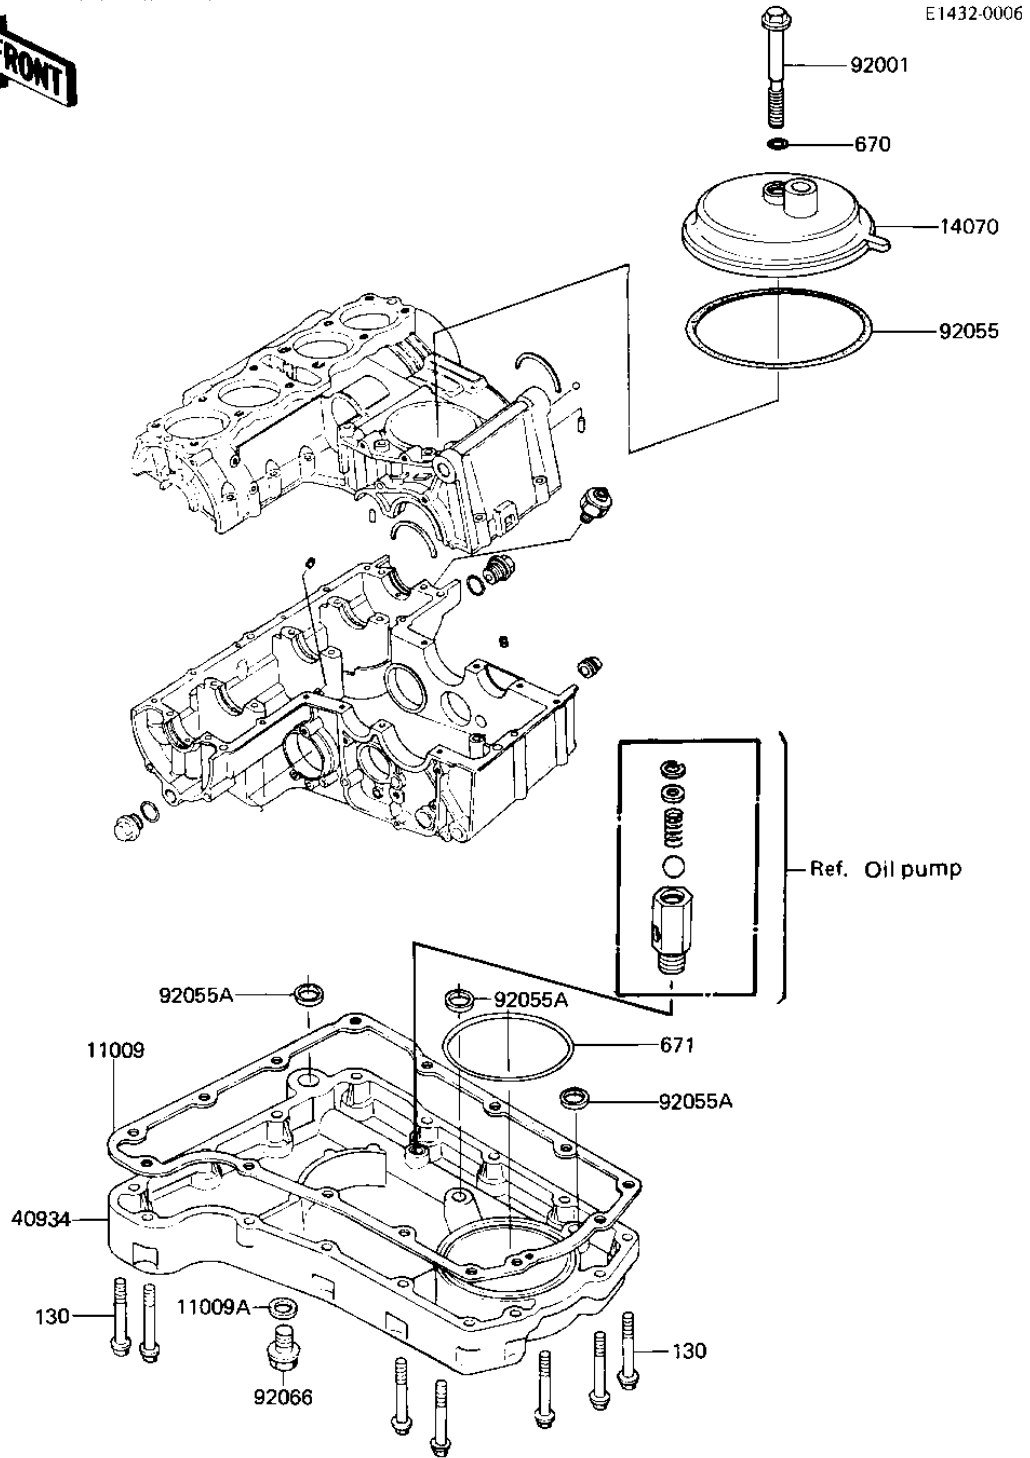

1982 CSR PARTS DIAGRAM

BREATHER COVER/OIL PAN ('81-'82 H1/H2)

1982 CSR PARTS LIST

BREATHER COVER/OIL PAN ('81-'82 H1/H2)

ITEM NAME	PART NUMBER	QUANTITY
GASKET,OIL PAN (Ref # 11009)	11009-1983	1
GASKET,DRIN PLUG (Ref # 11009A)	92065-097	1
BODY-BREATHER (Ref # 14070)	14070-1008	1
PAN-OIL (Ref # 49034)	49034-5011	1
BOLT,HEX HEAD,8X72 (Ref # 92001)	92003-107	1
"O" RING,91MM (Ref # 92055)	92055-052	1
"O" RING (Ref # 92055A)	92055-077	3
PLUG,OIL DRAIN,12X15 (Ref # 92066)	92066-1174	1
BOLT,FLANGED,6X25 (Ref # 130)	130G0625	15
"O" RING,8MM (Ref # 670)	670B1508	1
"O" RING,90MM (Ref # 671)	671B2590	1