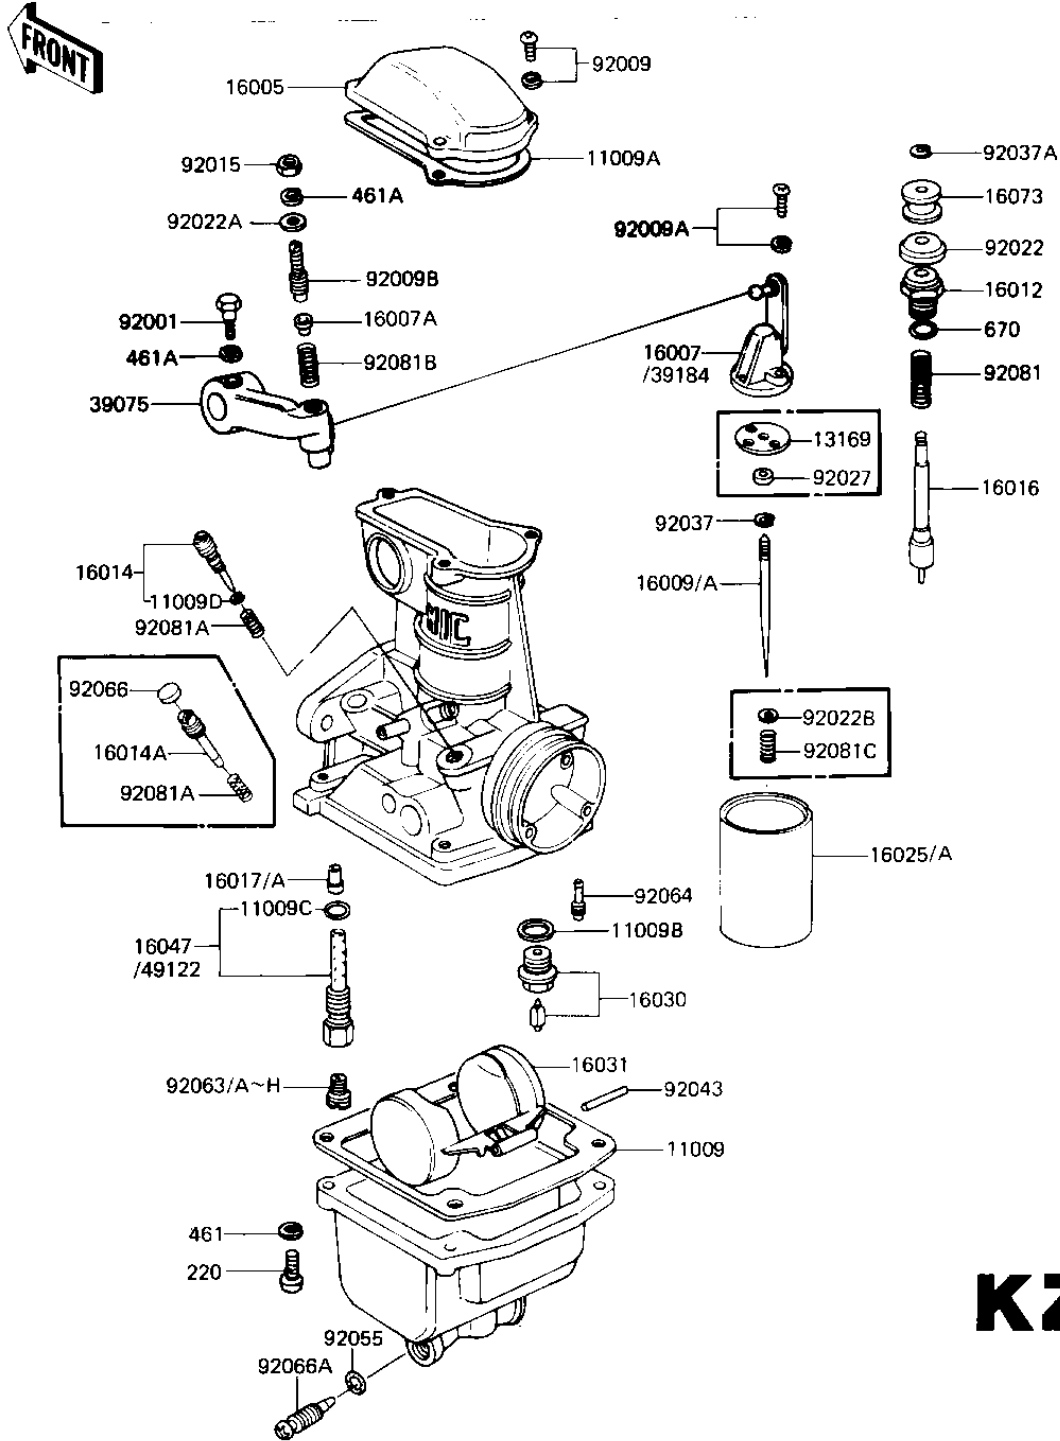

1981 CSR PARTS DIAGRAM

CARBURETOR PARTS (KZ650-H1)

KZ650