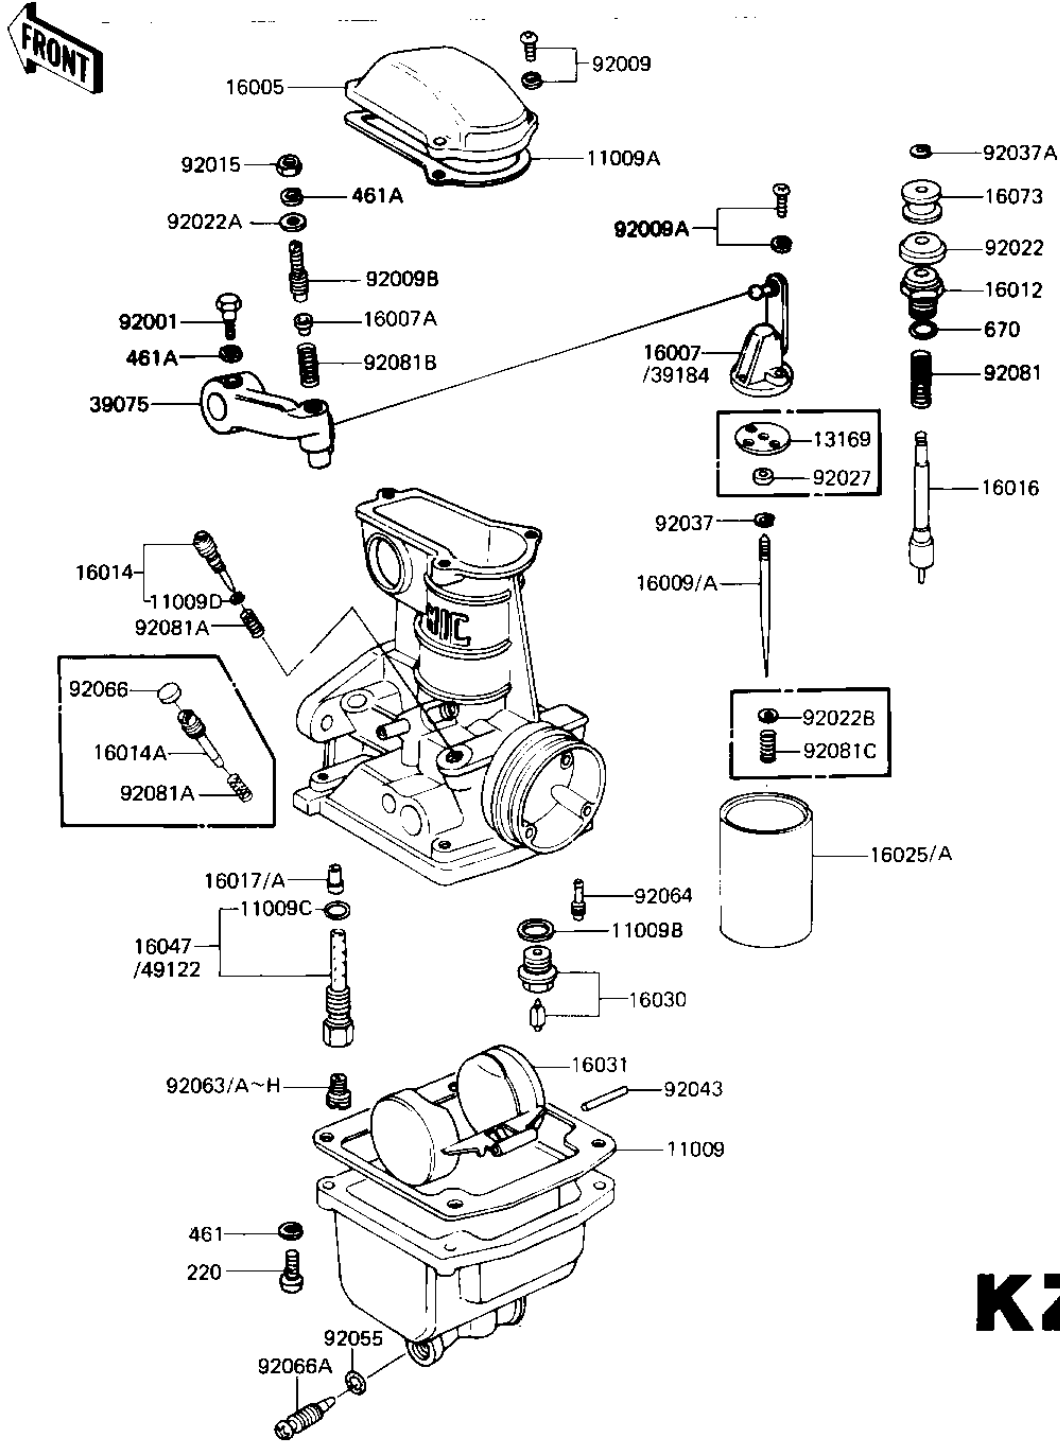

1982 CSR PARTS DIAGRAM

CARBURETOR PARTS (KZ650-H1)

KZ650

1982 CSR PARTS LIST

CARBURETOR PARTS (KZ650-H1)

ITEM NAME	PART NUMBER	QUANTITY
GASKET,FLOAT CHAMBER (Ref # 11009)	11009-1563	4
GASKET,CHAMBER TOP (Ref # 11009A)	16019-031	4
WASHER FLOAT VLV SEAT (Ref # 11009B)	16029-004	4
"O" RING,MAIN JET COV (Ref # 11009C)	16038-016	4
"O" RING (Ref # 11009D)	16038-022	4
PLATE,JET NEEDLE (Ref # 13169)	13169-1107	4
TOP,MIXING CHAMBER (Ref # 16005)	16005-027	4
BRACKET,THROTTLE VALV (Ref # 16007)	16007-028	4
SEAT,SPRING (Ref # 16007A)	16057-002	4
JET NEEDLE,5CN15 (Ref # 16009)	16009-1013	4
JET NEEDLE,5CL30 (Ref # 16009A)	16009-1048	4
CAP,STARTER PLUNGER (Ref # 16012)	16012-015	4
SCREW,AIR ADJUSTING (Ref # 16014)	16014-1006	4
PLUNGER,STARTER (Ref # 16016)	16016-021	4
NEEDLE JET,0-4 (Ref # 16017)	16017-1021	4
NEEDLE JET,AO-5 (Ref # 16017A)	16017-1034	4
VALVE,THROTTLE (Ref # 16025)	16025-1006	4
VALVE,THROTTLE,CA1.75 (Ref # 16025A)	16025-1025	4
FLOAT VALVE ASSY (Ref # 16030)	16030-1001	4
FLOAT (Ref # 16031)	16031-031	4
PIPE,BLEED (Ref # 16047)	16047-005	4
COLLAR (Ref # 16073)	16073-014	4
LEVER,THROTTLE (Ref # 39075)	39075-1001	4
BRACKET,THROTTLE VALV (Ref # 39184)	39184-1001	4
PIPE,BLEED (Ref # 49122)	49122-1006	4
BOLT,HEX HEAD,5X14 (Ref # 92001)	16067-006	4
SCREW-PAN-WS-CROS (Ref # 92009)	223B0414	12
SCREW,PAN HEAD,3X14 (Ref # 92009A)	16033-031	8
SCREW,SLOTTED (Ref # 92009B)	16046-012	4