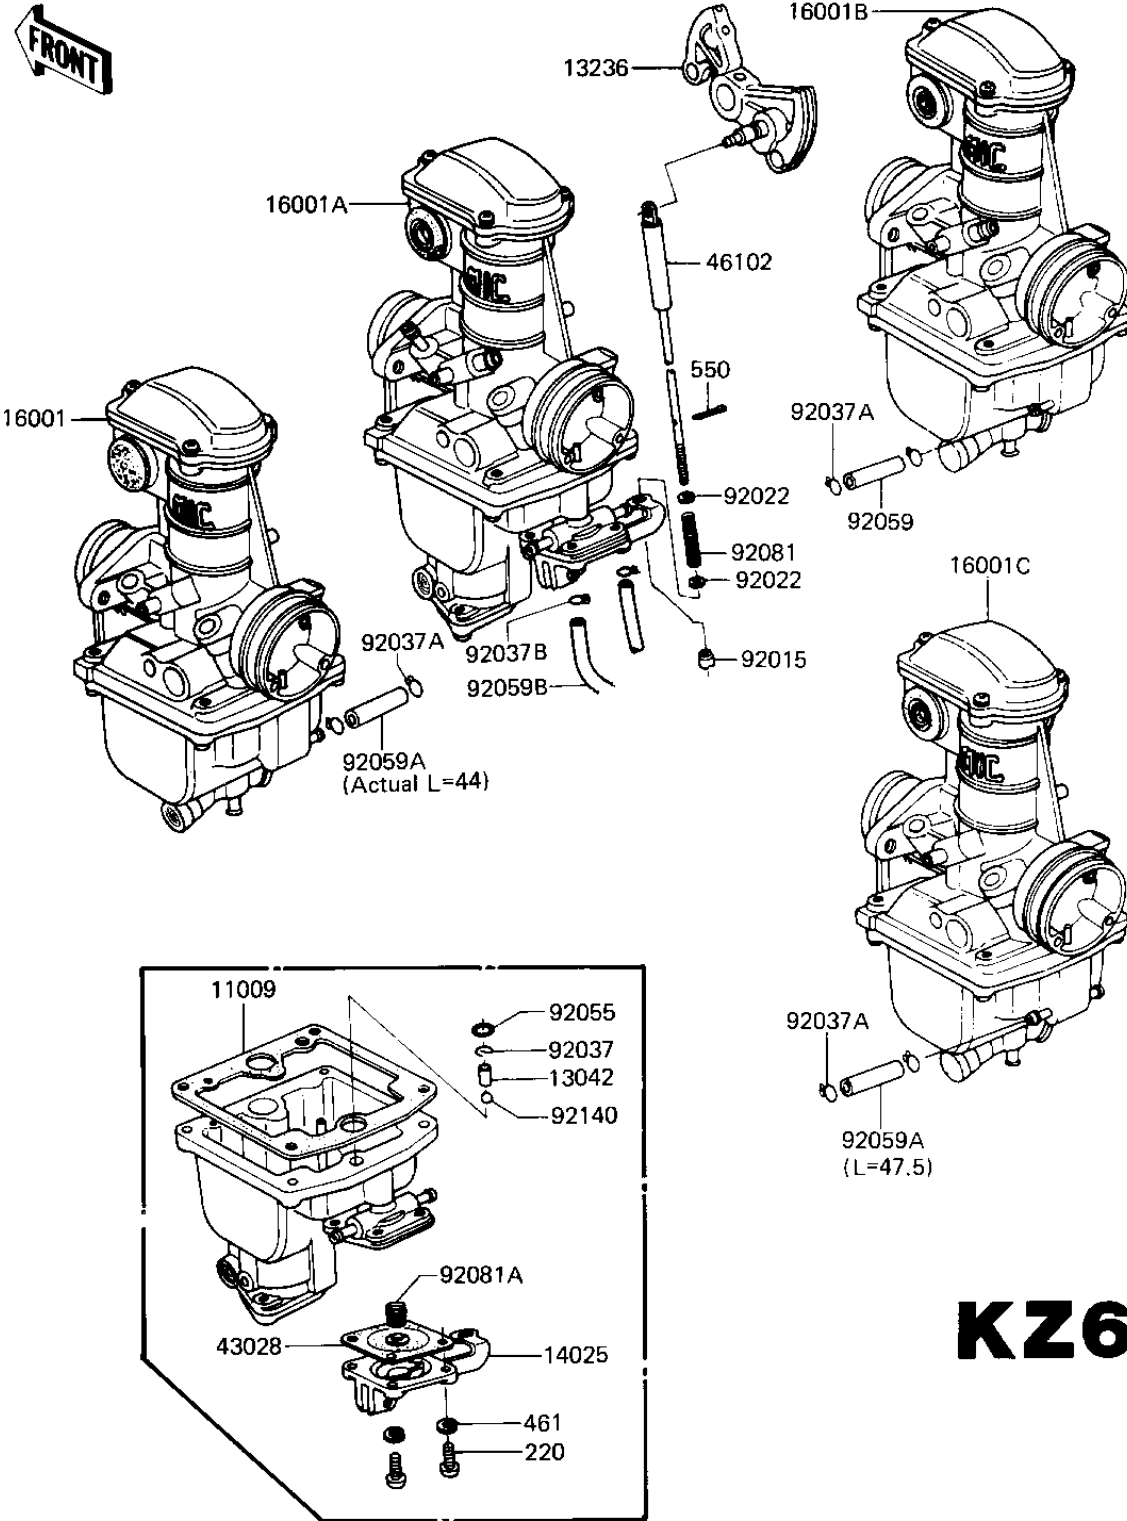

# 1981 CSR PARTS DIAGRAM

ACCELERATOR PUMP (KZ650-H1)

**KZ650**

# 1981 CSR PARTS LIST

## ACCELERATOR PUMP (KZ650-H1)

ITEM NAME	PART NUMBER	QUANTITY
GASKET,FLOAT CHAMBER (Ref # 11009)	11009-1562	4
WEIGHT,PUMP,CHECK VLV (Ref # 13042)	13042-1004	4
PULLEY,THROTTLE CABLE (Ref # 13236)	13236-1014	1
COVER ASSY,PUMP (Ref # 14025)	14025-1139	1
CARBURETOR,LH,OUTSIDE (Ref # 16001)	16001-1402	1
CARBURETOR,LH,INSIDE (Ref # 16001A)	16001-1403	1
CARBURETOR,RH,INSIDE (Ref # 16001B)	16001-1404	1
CARBURETOR,RH,OUTSIDE (Ref # 16001C)	16001-1405	1
DIAPHRAGM,PUMP (Ref # 43028)	43028-1012	1
ROD ASSY,PUMP (Ref # 46102)	46102-1007	1
NUT,PUMP ROD (Ref # 92015)	92015-1075	1
WASHER,PUMP ROD (Ref # 92022)	92022-1138	2
CLAMP,SPRING,CHECK VL (Ref # 92037)	92037-1123	4
CLAMP,TUBE (Ref # 92037A)	92037-1124	6
CLAMP,OVERFLOW HOSE (Ref # 92037B)	92037-173	2
"O" RING,CHECK VALVE (Ref # 92055)	92055-1059	4
TUBE,3.5X7.5X64.5 (Ref # 92059)	92059-1071	1
TUBE,3.5X7.5X47.5 (Ref # 92059A)	92059-1072	2
HOSE,FUEL OVERFLOW (Ref # 92059B)	92059-134	2
SPRING,PUMP ROD (Ref # 92081)	92081-1138	1
SPRING,PUMP DIAPHRAGM (Ref # 92081A)	92081-1139	1
BALL,STEEL,CHECK VALV (Ref # 92140)	92140-1003	4
SCREW-PAN-CRSOSS,4X12 (Ref # 220)	220B0412	4
WASHER SPRING 6MM (Ref # 461)	461F0600	4
COTTER PIN,1.0X6 (Ref # 550)	550D1006	1