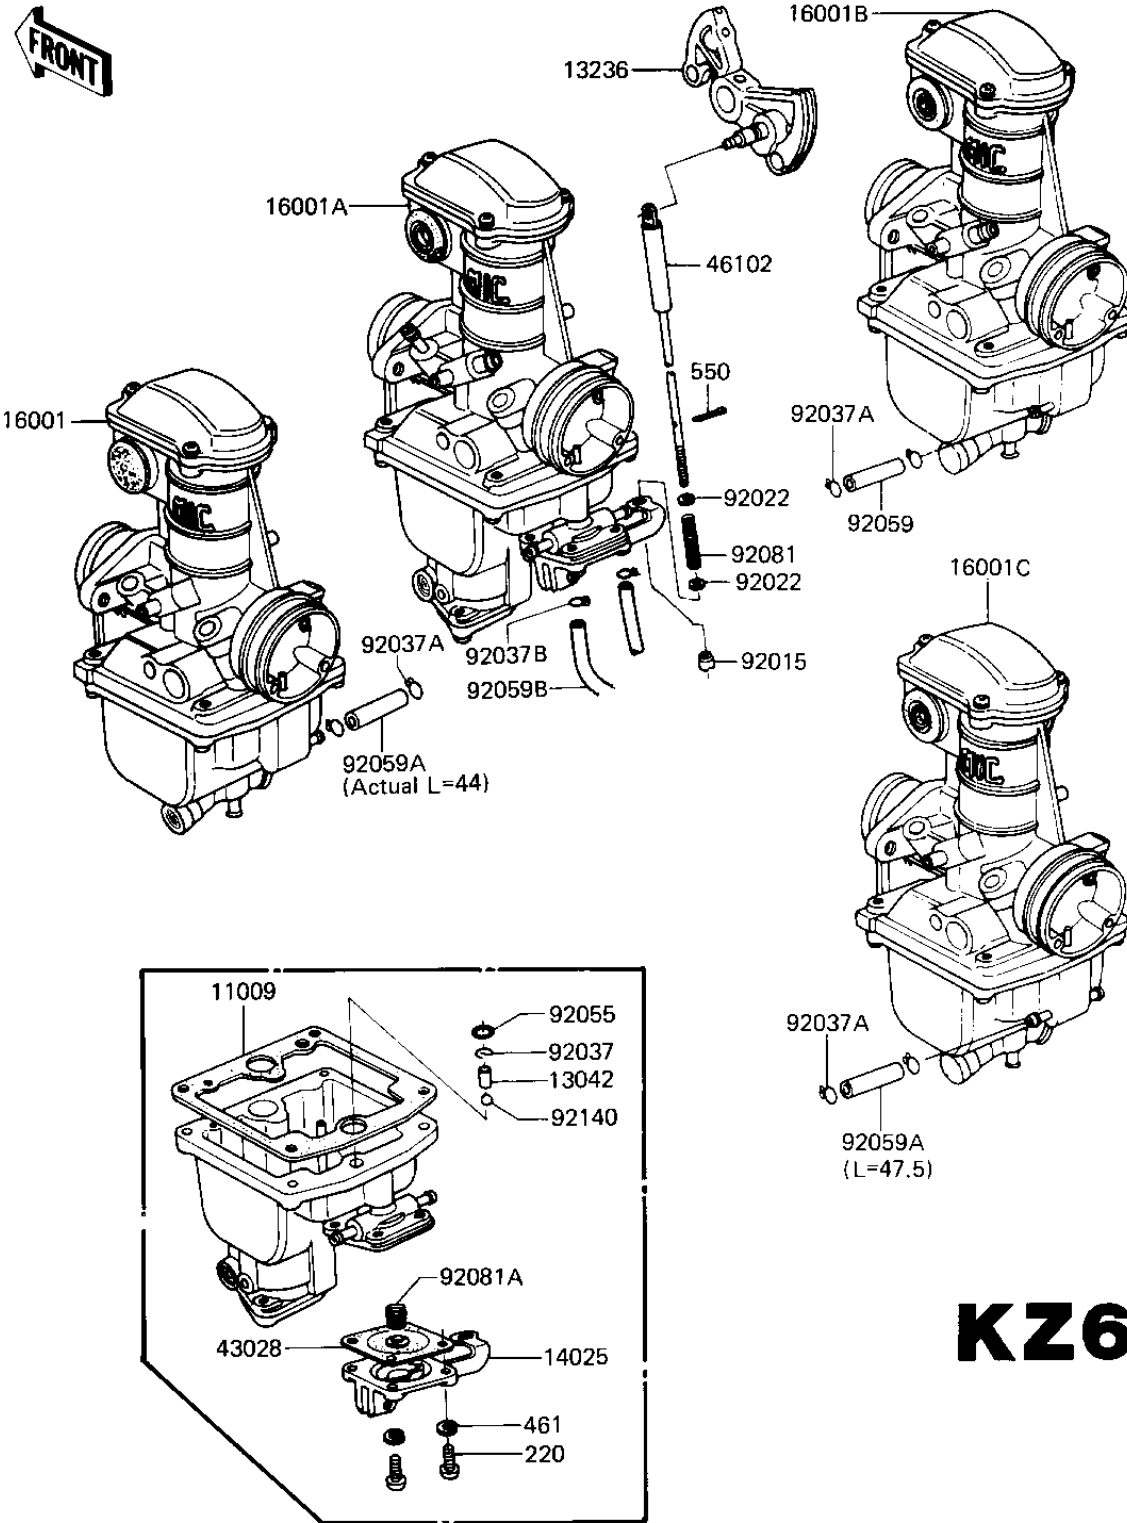

# 1982 CSR PARTS DIAGRAM

ACCELERATOR PUMP (KZ650-H1)

# 1982 CSR PARTS LIST

## ACCELERATOR PUMP (KZ650-H1)

ITEM NAME	PART NUMBER	QUANTITY
GASKET,FLOAT CHAMBER (Ref # 11009)	11009-1562	4
WEIGHT,PUMP,CHECK VLV (Ref # 13042)	13042-1004	4
PULLEY,THROTTLE CABLE (Ref # 13236)	13236-1014	1
COVER ASSY,PUMP (Ref # 14025)	14025-1139	1
CARBURETOR,LH,OUTSIDE (Ref # 16001)	16001-1402	1
CARBURETOR,LH,INSIDE (Ref # 16001A)	16001-1403	1
CARBURETOR,RH,INSIDE (Ref # 16001B)	16001-1404	1
CARBURETOR,RH,OUTSIDE (Ref # 16001C)	16001-1405	1
DIAPHRAGM,PUMP (Ref # 43028)	43028-1012	1
ROD ASSY,PUMP (Ref # 46102)	46102-1007	1
NUT,PUMP ROD (Ref # 92015)	92015-1075	1
WASHER,PUMP ROD (Ref # 92022)	92022-1138	2
CLAMP,SPRING,CHECK VL (Ref # 92037)	92037-1123	4
CLAMP,TUBE (Ref # 92037A)	92037-1124	6
CLAMP,OVERFLOW HOSE (Ref # 92037B)	92037-173	2
"O" RING,CHECK VALVE (Ref # 92055)	92055-1059	4
TUBE,3.5X7.5X64.5 (Ref # 92059)	92059-1071	1
TUBE,3.5X7.5X47.5 (Ref # 92059A)	92059-1072	2
HOSE,FUEL OVERFLOW (Ref # 92059B)	92059-134	2
SPRING,PUMP ROD (Ref # 92081)	92081-1138	1
SPRING,PUMP DIAPHRAGM (Ref # 92081A)	92081-1139	1
BALL,STEEL,CHECK VALV (Ref # 92140)	92140-1003	4
SCREW-PAN-CRLOSS,4X12 (Ref # 220)	220B0412	4
WASHER SPRING 6MM (Ref # 461)	461F0600	4
COTTER PIN,1.0X6 (Ref # 550)	550D1006	1