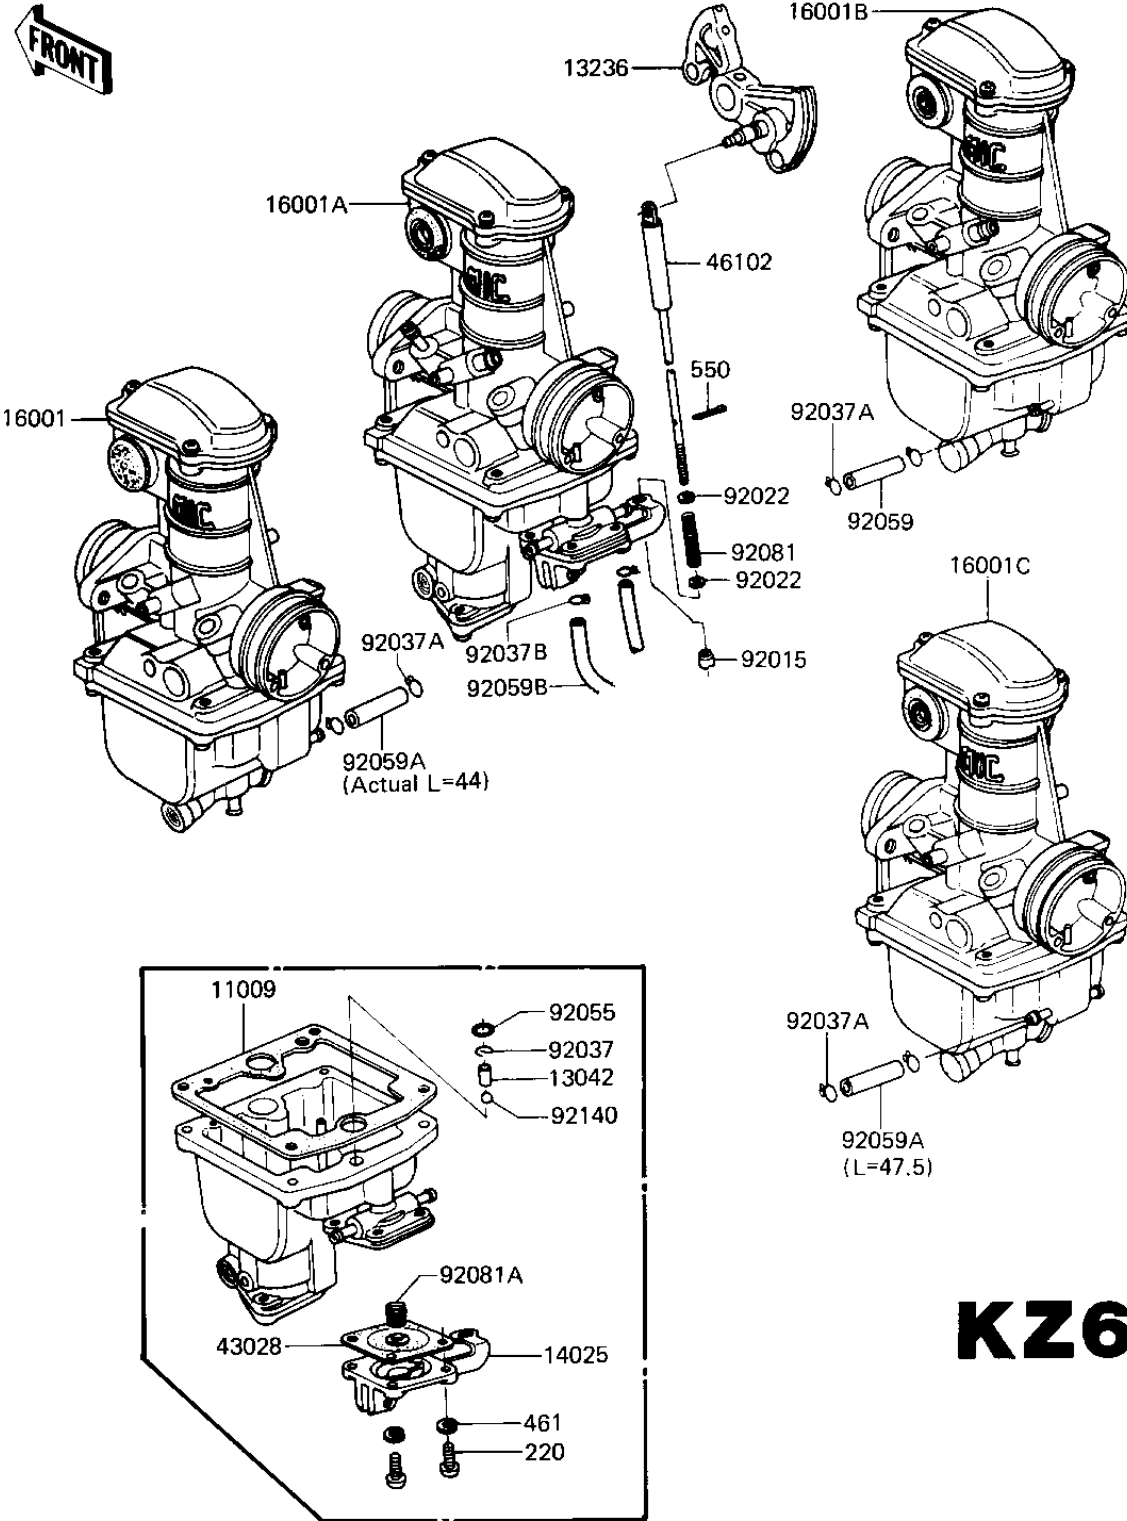

# 1982 CSR PARTS DIAGRAM

ACCELERATOR PUMP (KZ650-H1)

# 1982 CSR PARTS LIST

## ACCELERATOR PUMP (KZ650-H1)

ITEM NAME	PART NUMBER	QUANTITY
GASKET,FLOAT CHAMBER (Ref # 11009)	11009-1562	4
WEIGHT,PUMP,CHECK VLV (Ref # 13042)	13042-1004	4
PULLEY,THROTTLE CABLE (Ref # 13236)	13236-1014	1
COVER ASSY,PUMP (Ref # 14025)	14025-1139	1
CARBURETOR,LH,OUTSIDE (Ref # 16001)	16001-1402	1
CARBURETOR,LH,INSIDE (Ref # 16001A)	16001-1403	1
CARBURETOR,RH,INSIDE (Ref # 16001B)	16001-1404	1
CARBURETOR,RH,OUTSIDE (Ref # 16001C)	16001-1405	1
DIAPHRAGM,PUMP (Ref # 43028)	43028-1012	1
ROD ASSY,PUMP (Ref # 46102)	46102-1007	1
NUT,PUMP ROD (Ref # 92015)	92015-1075	1
WASHER,PUMP ROD (Ref # 92022)	92022-1138	2
CLAMP,SPRING,CHECK VL (Ref # 92037)	92037-1123	4
CLAMP,TUBE (Ref # 92037A)	92037-1124	6
CLAMP,OVERFLOW HOSE (Ref # 92037B)	92037-173	2
"O" RING,CHECK VALVE (Ref # 92055)	92055-1059	4
TUBE,3.5X7.5X64.5 (Ref # 92059)	92059-1071	1
TUBE,3.5X7.5X47.5 (Ref # 92059A)	92059-1072	2
HOSE,FUEL OVERFLOW (Ref # 92059B)	92059-134	2
SPRING,PUMP ROD (Ref # 92081)	92081-1138	1
SPRING,PUMP DIAPHRAGM (Ref # 92081A)	92081-1139	1
BALL,STEEL,CHECK VALV (Ref # 92140)	92140-1003	4
SCREW-PAN-CRSOSS,4X12 (Ref # 220)	220B0412	4
WASHER SPRING 6MM (Ref # 461)	461F0600	4
COTTER PIN,1.0X6 (Ref # 550)	550D1006	1