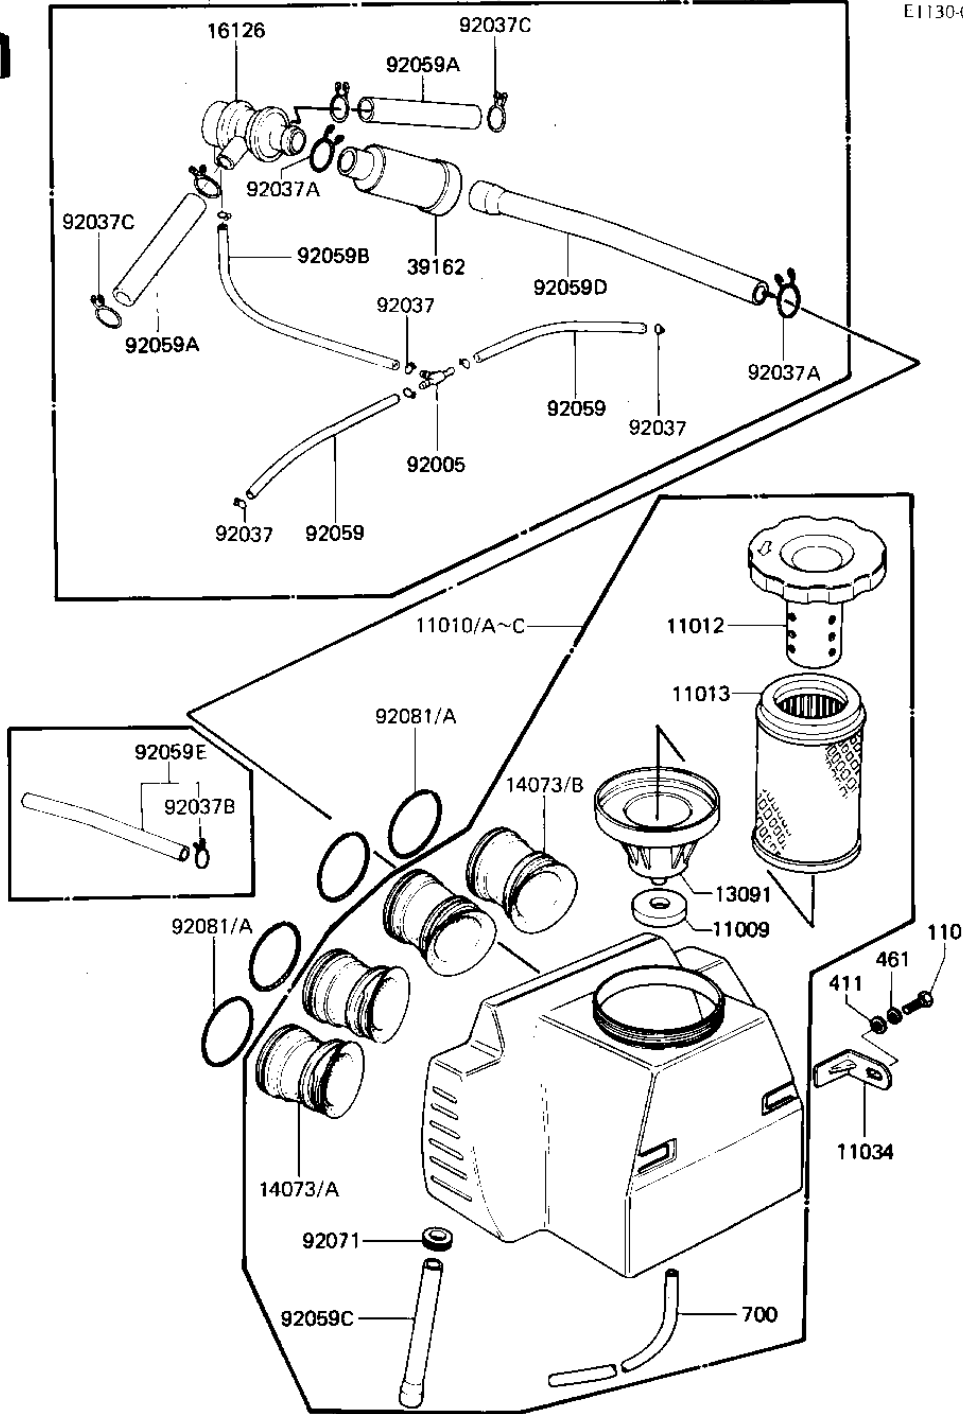

# 1982 CSR PARTS DIAGRAM

AIR CLEANER ('81-'82 H1/H2)

E1130-0047

# 1982 CSR PARTS LIST

AIR CLEANER ('81-'82 H1/H2)

ITEM NAME	PART NUMBER	QUANTITY
GASKET,HOLDER (Ref # 11009)	11039-003	1
FILTER-ASSY-AIR (Ref # 11010B)	11010-1137	1
*** N.L.A.*** (Canada) (Ref # 11010C)	11010-1120	1
CAP,AIR CLEANER (Ref # 11012)	11012-069	1
ELEMENT,AIR CLNR (Ref # 11013)	11013-1025	1
BRACKET,AIR CLEANER (Ref # 11034)	32070-038	2
HOLDER,INLET PIPE (Ref # 13091)	11033-006	1
INLET DUCT (Ref # 14073)	14073-1032	4
VALVE ASSY,AIR SWITCH (Ref # 16126)	16126-1005	1
SILENCER (Ref # 39162)	39162-1003	1
FITTING,TUBE (Ref # 92005)	92005-1017	1
CLAMP-PIPE (Ref # 92037)	92037-072	6
CLAMP (Ref # 92037A)	92037-1076	2
CLAMP,BREATHER TUBE (Ref # 92037C)	92037-213	4
TUBE,VACUUM,LONG (Ref # 92059)	92059-1162	2
TUBE,14X20X100 (Ref # 92059A)	92059-1042	2
TUBE,4X9X290 (Ref # 92059B)	92059-1043	1
TUBE,11X26X135 (Ref # 92059C)	92059-1137	1
TUBE,14X20X290 (Ref # 92059D)	92059-1138	1
GROMMET (Ref # 92071)	92071-1027	1
SPRING (Ref # 92081A)	92081-1177	4
BOLT-UPSET,6X12 (Ref # 110)	112G0612	2
WASHER PLAIN 6MM (Ref # 411)	411B0600	2
WASHER SPRING 6MM (Ref # 461)	461F0600	2
TUBE,VINYL,6X200 (Ref # 700)	700Q06200	1