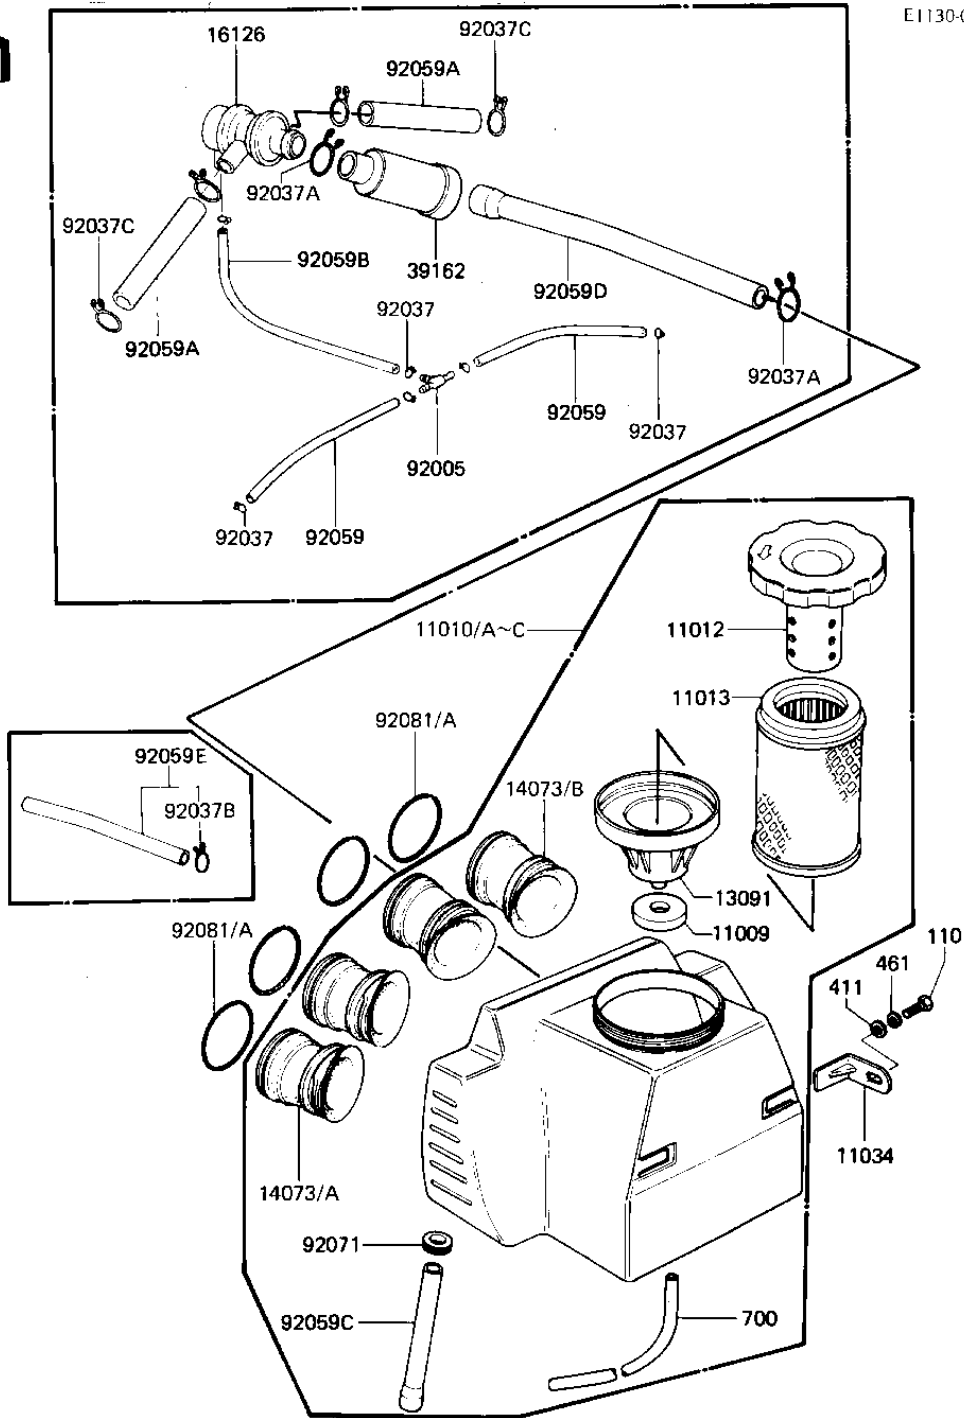

1982 CSR PARTS DIAGRAM

AIR CLEANER ('81-'82 H1/H2)

E1130-0047

1982 CSR PARTS LIST

AIR CLEANER ('81-'82 H1/H2)

ITEM NAME	PART NUMBER	QUANTITY
GASKET,HOLDER (Ref # 11009)	11039-003	1
FILTER-ASSY-AIR (Ref # 11010B)	11010-1137	1
*** N.L.A.*** (Canada) (Ref # 11010C)	11010-1120	1
CAP,AIR CLEANER (Ref # 11012)	11012-069	1
ELEMENT,AIR CLNR (Ref # 11013)	11013-1025	1
BRACKET,AIR CLEANER (Ref # 11034)	32070-038	2
HOLDER,INLET PIPE (Ref # 13091)	11033-006	1
INLET DUCT (Ref # 14073)	14073-1032	4
VALVE ASSY,AIR SWITCH (Ref # 16126)	16126-1005	1
SILENCER (Ref # 39162)	39162-1003	1
FITTING,TUBE (Ref # 92005)	92005-1017	1
CLAMP-PIPE (Ref # 92037)	92037-072	6
CLAMP (Ref # 92037A)	92037-1076	2
CLAMP,BREATHER TUBE (Ref # 92037C)	92037-213	4
TUBE,VACUUM,LONG (Ref # 92059)	92059-1162	2
TUBE,14X20X100 (Ref # 92059A)	92059-1042	2
TUBE,4X9X290 (Ref # 92059B)	92059-1043	1
TUBE,11X26X135 (Ref # 92059C)	92059-1137	1
TUBE,14X20X290 (Ref # 92059D)	92059-1138	1
GROMMET (Ref # 92071)	92071-1027	1
SPRING (Ref # 92081A)	92081-1177	4
BOLT-UPSET,6X12 (Ref # 110)	112G0612	2
WASHER PLAIN 6MM (Ref # 411)	411B0600	2
WASHER SPRING 6MM (Ref # 461)	461F0600	2
TUBE,VINYL,6X200 (Ref # 700)	700Q06200	1