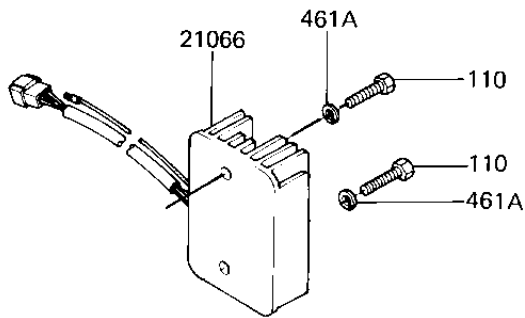

# 1982 CSR PARTS DIAGRAM

GENERATOR/REGULATOR ('81-'82 H1/H2)

## GENERATOR/REGULATOR ('81-'82 H1/H2)

ITEM NAME	PART NUMBER	QUANTITY
STATOR (Ref # 21003)	21003-1083	1
FLYWHEEL,MAGNETO (Ref # 21050)	21050-1015	1
REGULATOR,VOLTAGE (Ref # 21066)	21066-1008	1
BOLT,10X40 (Ref # 92001)	92001-1201	1
CLAMP,WIRING HARNESS (Ref # 92037)	21126-008	1
CLAMP,GENERATOR WIRE (Ref # 92037A)	92037-1122	1
BOLT-UPSET (Ref # 110)	112G0625	2
BOLT-SOCKET,5X30 (Ref # 120)	120P0530	3
SCREW PAN HEAD 5X12 (Ref # 220)	220B0512	2
WASHER SPRING 5MM (Ref # 461)	461F0500	2
WASHER SPRING 6MM (Ref # 461A)	461F0600	2