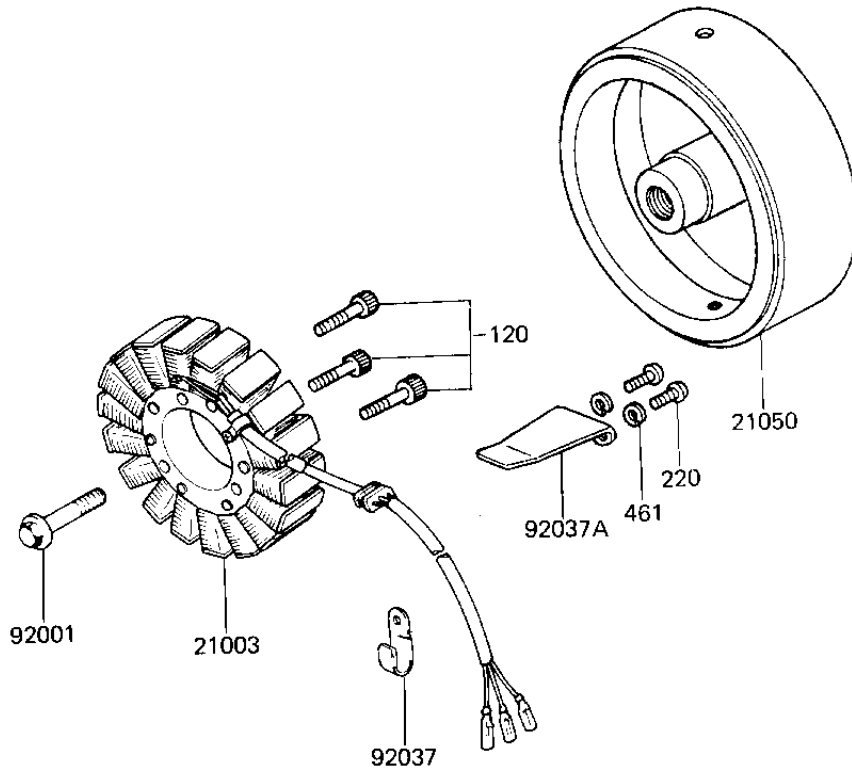

# 1982 CSR PARTS DIAGRAM

GENERATOR/REGULATOR ('81-'82 H1/H2)

# 1982 CSR PARTS LIST

## GENERATOR/REGULATOR ('81-'82 H1/H2)

ITEM NAME	PART NUMBER	QUANTITY
STATOR (Ref # 21003)	21003-1083	1
FLYWHEEL,MAGNETO (Ref # 21050)	21050-1015	1
REGULATOR,VOLTAGE (Ref # 21066)	21066-1008	1
BOLT,10X40 (Ref # 92001)	92001-1201	1
CLAMP,WIRING HARNESS (Ref # 92037)	21126-008	1
CLAMP,GENERATOR WIRE (Ref # 92037A)	92037-1122	1
BOLT-UPSET (Ref # 110)	112G0625	2
BOLT-SOCKET,5X30 (Ref # 120)	120P0530	3
SCREW PAN HEAD 5X12 (Ref # 220)	220B0512	2
WASHER SPRING 5MM (Ref # 461)	461F0500	2
WASHER SPRING 6MM (Ref # 461A)	461F0600	2