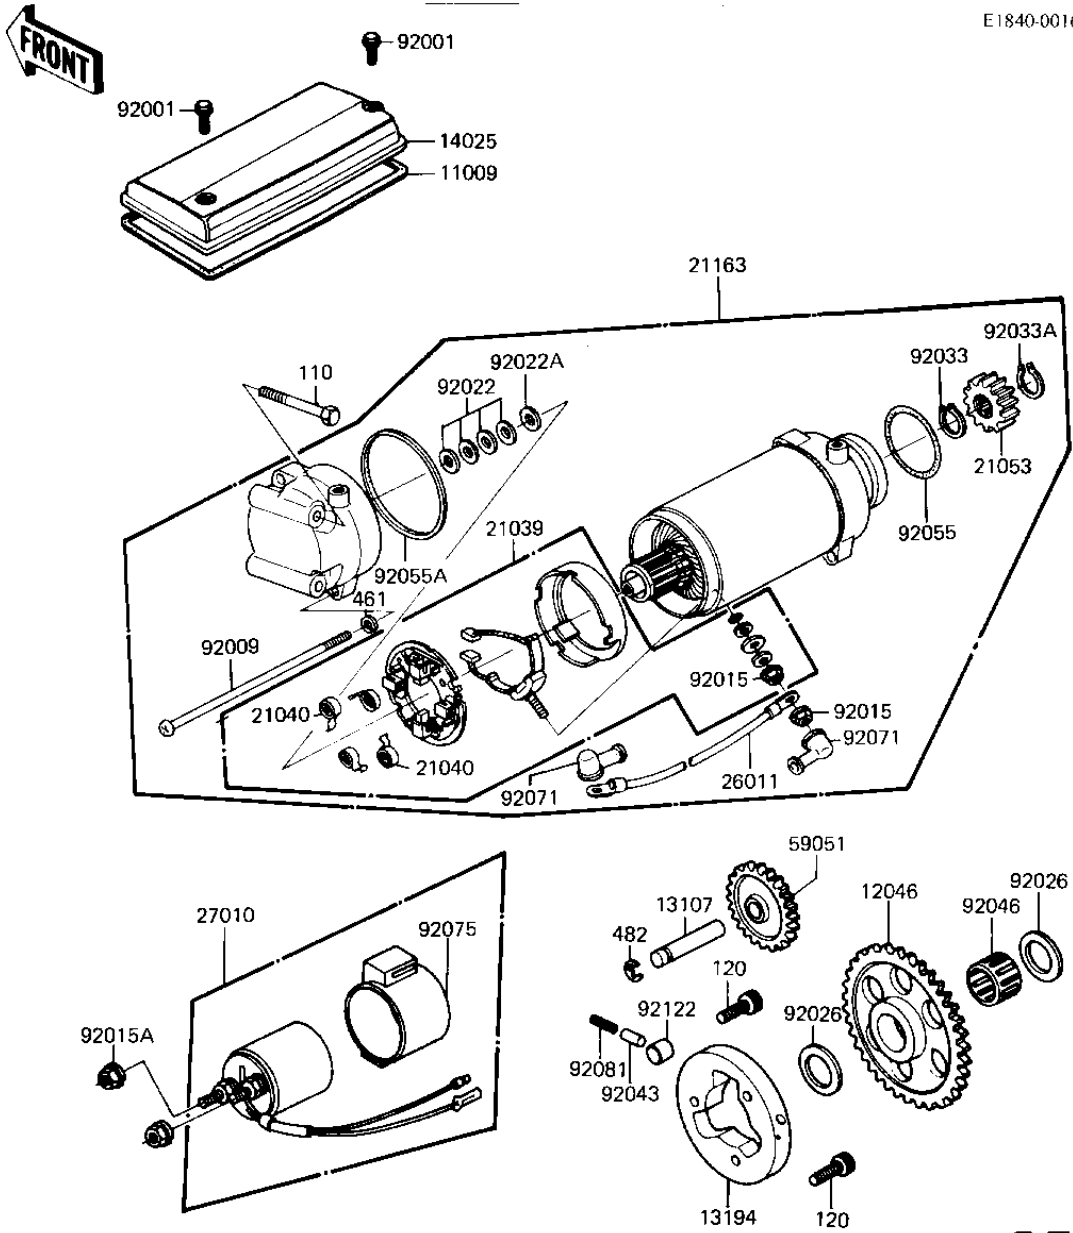

# 1982 CSR PARTS DIAGRAM

## STARTER MOTOR/STARTER CLUTCH (KZ650-H2)

E1840-0016

**KZ6!**

# 1982 CSR PARTS LIST

# 1982 CSR PARTS LIST

STARTER MOTOR/STARTER CLUTCH (KZ650-H2)

| ITEM NAME                     | PART NUMBER | QUANTITY |
|-------------------------------|-------------|----------|
| BOLT-UPSET (Ref # 110)        | 112G0660    | 2        |
| BOLT,SOCKET,8X12 (Ref # 120)  | 120P0812    | 3        |
| WASHER SPRING 6MM (Ref # 461) | 461F0600    | 2        |
| CIRCLIP 12MM (Ref # 482)      | 482K0200    | 1        |