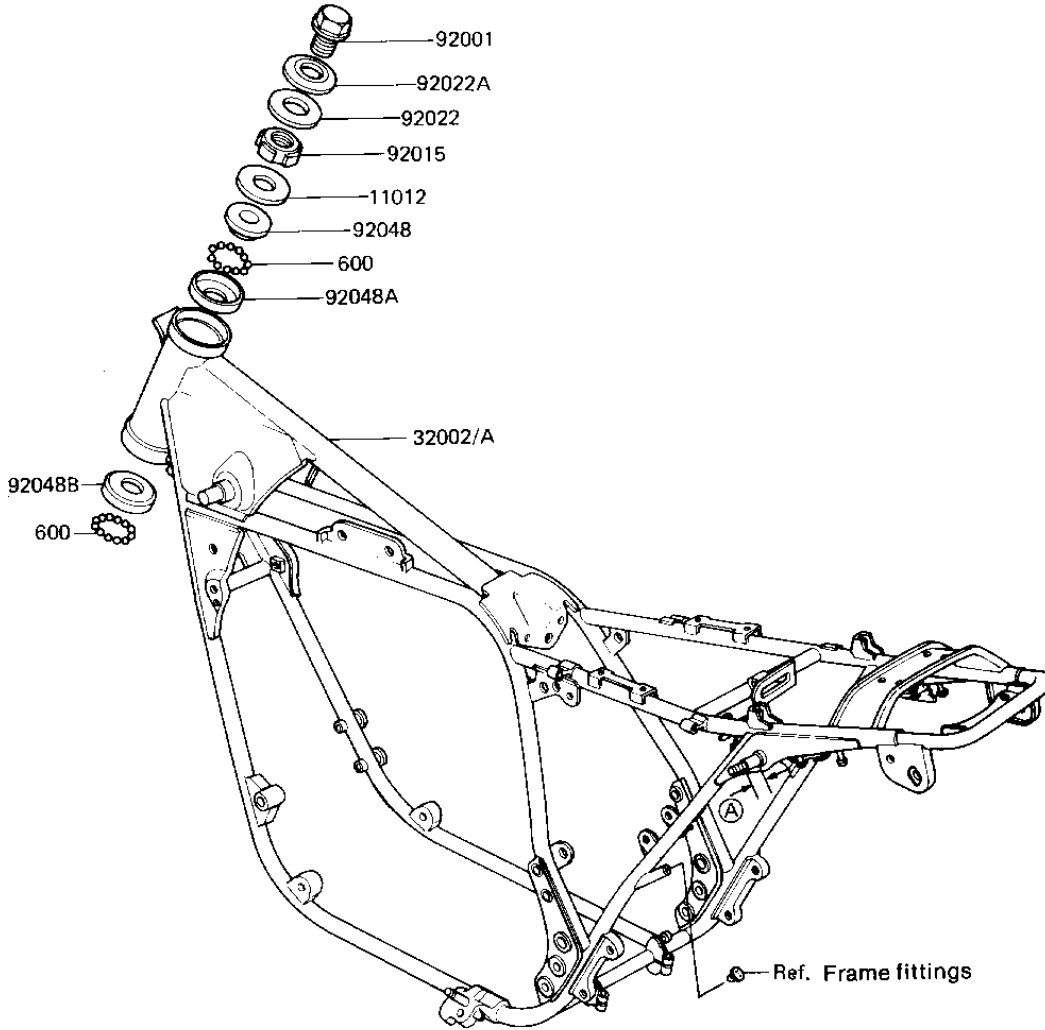

1982 CSR PARTS DIAGRAM

FRAME ('81-'82 H1/H2)

F2120-0055

1982 CSR PARTS LIST

FRAME ('81-'82 H1/H2)

ITEM NAME	PART NUMBER	QUANTITY
CAP, STEERING STEM (Ref # 11012)	46098-016	1
FRAME-COMP,A=22.5 (Ref # 32002A)	32002-1504	1
BOLT,STEERG STEM HEAD (Ref # 92001)	92007-031	1
NUT STEERING STEM LCK (Ref # 92015)	92090-007	1
WASHER,WAVE (Ref # 92022)	46100-003	1
WASHER,STEERG STM HD (Ref # 92022A)	92022-230	1
CONE,STRNG STM BRNG (Ref # 92048)	92047-011	1
RACE STRNG STEM BERNG (Ref # 92048A)	92048-006	1
RACE,STRNG STM BRNG (Ref # 92048B)	92048-008	1
BALL STEEL 1/4' (Ref # 600)	600A0800	39