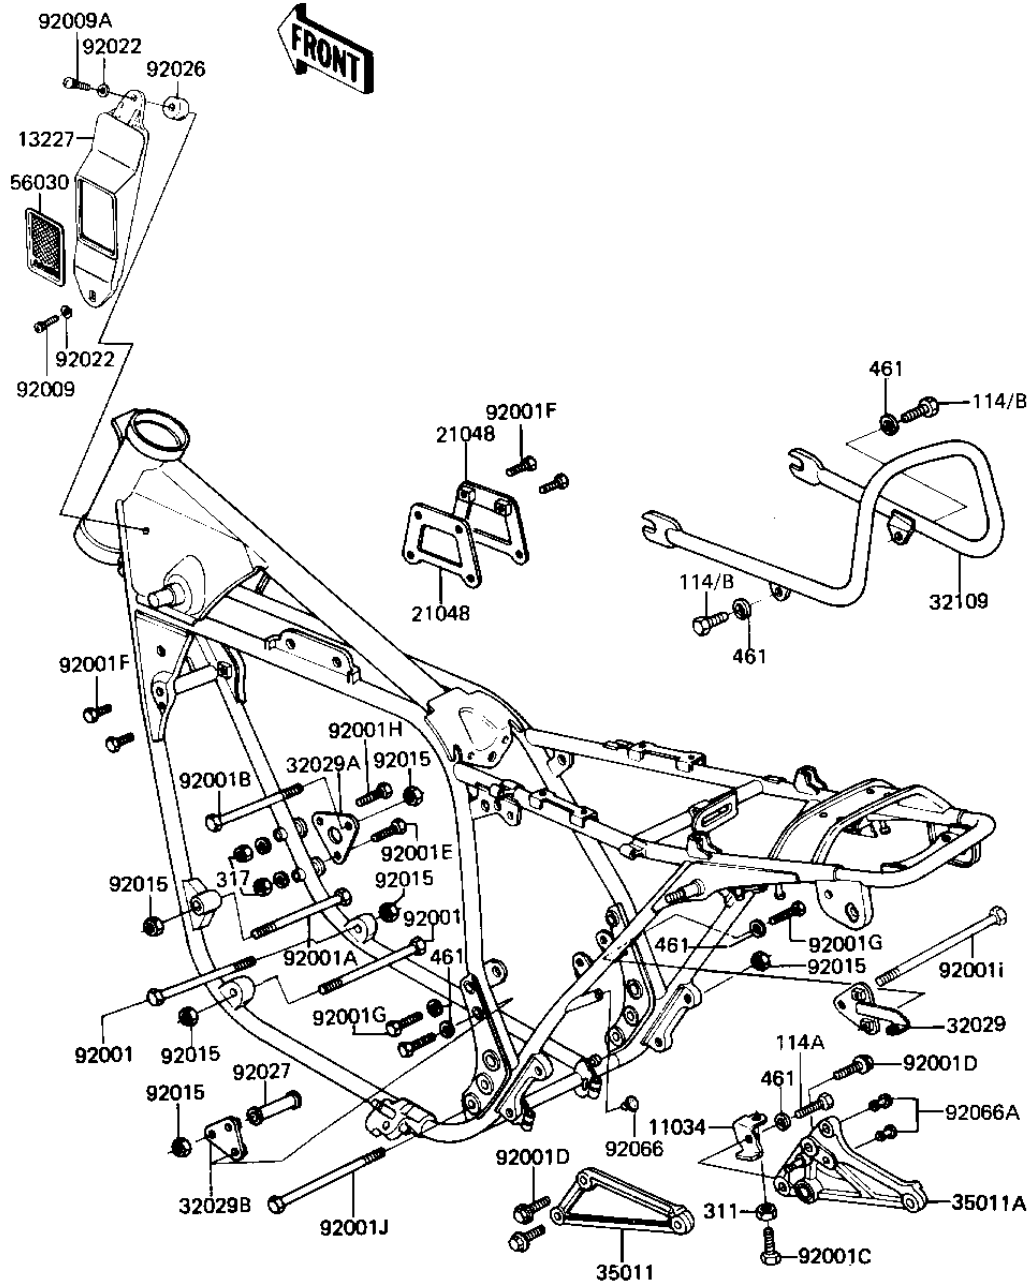

# 1982 CSR PARTS DIAGRAM

FRAME FITTINGS ('81-'82 H1/H2)

F2131-0060

# 1982 CSR PARTS LIST

## FRAME FITTINGS ('81-'82 H1/H2)

ITEM NAME	PART NUMBER	QUANTITY
BRACKET,BRAKE PEDAL (Ref # 11034)	11034-1824	1
HOUSING,LABEL (Ref # 13227)	13227-1001	2
PLATE,IGNITION COIL (Ref # 21048)	21048-1001	2
PLATE,ENG.MOUNT,R.H. (Ref # 32029)	32029-1129	1
PLATE,FRONT ENG.MOUNT (Ref # 32029A)	32030-063	1
PLATE,RR ENG MONT,L.H (Ref # 32029B)	32030-064	1
GRIP,FRAME (Ref # 32109)	32109-1016	1
STAY,MUFFLER,LH (Ref # 35011)	35011-1080	1
STAY,MUFFLER,RH (Ref # 35011A)	35011-1081	1
LABEL (Ref # 56030)	56030-1006	2
BOLT,HEX HEAD,10X84 (Ref # 92001)	92001-1048	2
BOLT,HEX HEAD,10X72 (Ref # 92001A)	92001-1049	1
BOLT,HEX HEAD,10X46 (Ref # 92001B)	92001-1050	1
BOLT,HEX HEAD,6X25 (Ref # 92001C)	92001-1090	1
BOLT,8X28 (Ref # 92001D)	92001-1095	3
BOLT,FLANGED,8X60 (Ref # 92001E)	92001-1581	1
BOLT,HEX HEAD,6MM (Ref # 92001F)	92001-137	4
BOLT (Ref # 92001G)	92001-1578	4
BOLT-8X63 (Ref # 92001H)	92001-1397	1
BOLT,ENGINE MOUNTING (Ref # 92001I)	92091-023	1
BOLT,HEX HEAD,10X219 (Ref # 92001J)	92091-032	1
SCREW,5X16,BLACK (Ref # 92009)	92009-1099	2
SCREW,PAN HEAD,5X30 (Ref # 92009A)	92009-1100	2
NUT,10MM (Ref # 92015)	92015-1429	6
WASHER,5.2X16X16X1.2T (Ref # 92022)	25009-004	4
SCREW,5.2X23X13 (Ref # 92026)	92026-1077	2
COLLAR,L=54MM. (Ref # 92027)	92027-275	1
PLUG,9.5X8 (Ref # 92066)	92066-1077	2
PLUG,RUBBER (Ref # 92066A)	92066-1080	2

## FRAME FITTINGS ('81-'82 H1/H2)

ITEM NAME	PART NUMBER	QUANTITY
BOLT-SMALL-UPSET,8X22 (Ref # 114)	115B0822	2
BOLT-SMALL,8X18 (Ref # 114B)	114N0818	1
NUT 6MM (Ref # 311)	311B0600	1
NUT,8M/M (Ref # 317)	317B0800	2
WASHER SPRING 8MM (Ref # 461)	461F0800	9