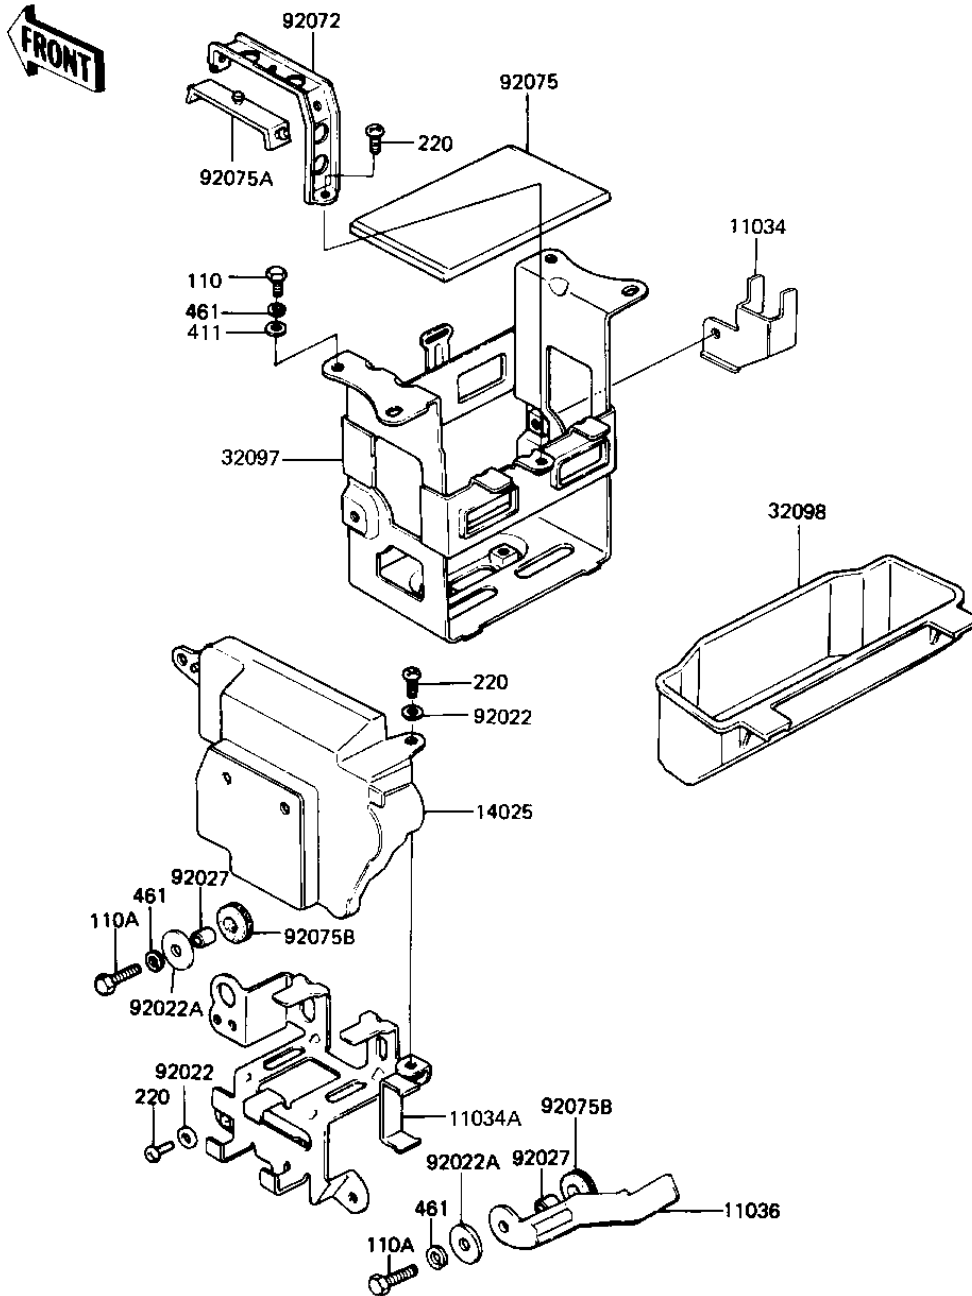

1981 CSR PARTS DIAGRAM

BATTERY CASE/TOOL CASE ('81-'82 H1/H2)

F2132-0041

1981 CSR PARTS LIST

BATTERY CASE/TOOL CASE ('81-'82 H1/H2)

ITEM NAME	PART NUMBER	QUANTITY
BRACKET,ELECTRO BASE (Ref # 11034A)	11034-1669	1
BRACKET-A,FUSE (Ref # 11036)	11036-1043	1
COVER,ELECTRO BASE (Ref # 14025)	14025-1191	1
CASE,BATTERY (Ref # 32097)	32097-1026	1
CASE,TOOL (Ref # 32098)	32098-1011	1
WASHER PLAIN (Ref # 92022)	92022-024	2
WASHER,PLAIN,7MM (Ref # 92022A)	92022-228	2
COLLAR-CLAMP (Ref # 92027)	92027-291	2
BAND,BATTERY (Ref # 92072)	92072-1019	1
DAMPER,BATTERY BASE (Ref # 92075)	92075-1076	1
DAMPER,BATTERY BAND (Ref # 92075A)	92075-1113	1
DAMPER (Ref # 92075B)	92075-317	2
BOLT-UPSET,6X12 (Ref # 110)	112G0612	4
BOLT-UPSET (Ref # 110A)	112G0625	2
SCREW PAN HEAD 6X12 (Ref # 220)	220B0612	3
WASHER PLAIN 6MM (Ref # 411)	411B0600	4
WASHER SPRING 6MM (Ref # 461)	461F0600	6