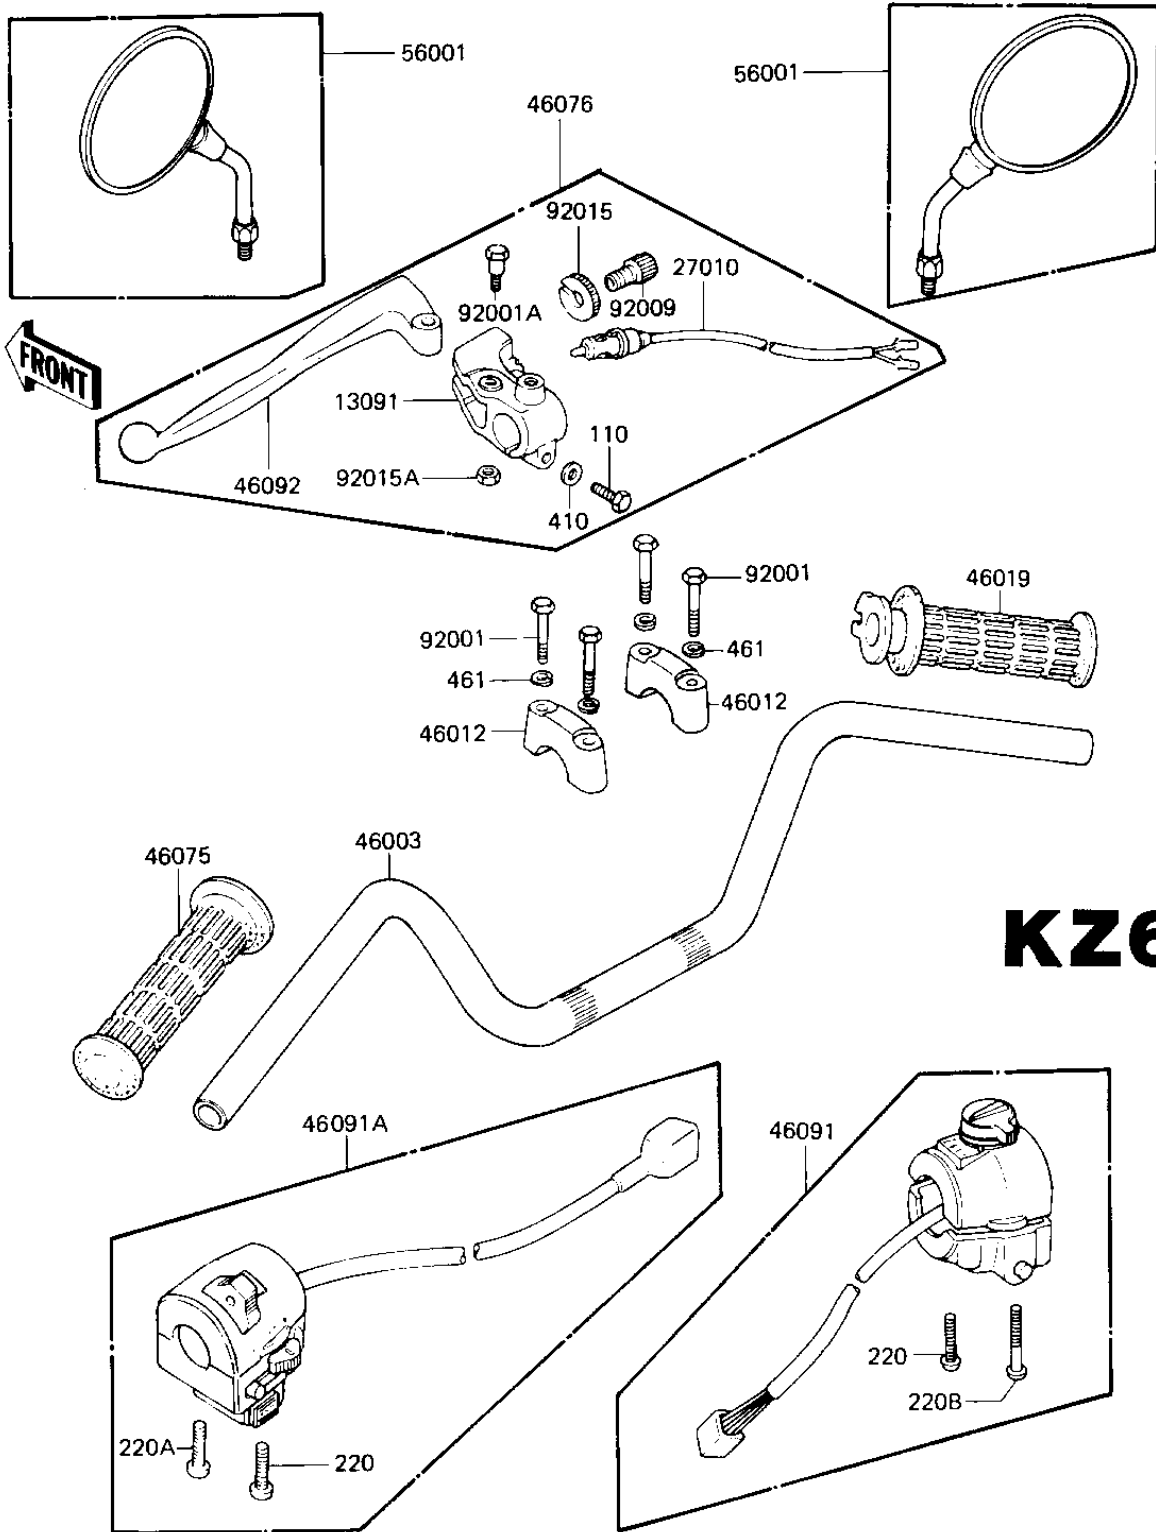

1982 CSR PARTS DIAGRAM

HANDLEBAR (KZ650-H1)

1982 CSR PARTS LIST

HANDLEBAR (KZ650-H1)

ITEM NAME	PART NUMBER	QUANTITY
HOLDER,CLUTCH LEVER (Ref # 13091)	46094-019	1
SWITCH,CLUTCH (Ref # 27010)	27043-002	1
HANDLEBAR (Ref # 46003)	46003-1047	1
HOLDER-HANDLEBAR (Ref # 46012)	46012-008	2
GRIP ASSY,THROTTLE (Ref # 46019)	46019-038	1
RUBBER,L.H GRIP (Ref # 46075)	46075-028	1
LEVER ASSY,CLUTCH (Ref # 46076)	46076-054	1
HOUSING-ASSY-CONTROL (Ref # 46091)	46091-1121	1
HOUSING-ASSY-CONTROL (Ref # 46091A)	46091-1162	1
LEVER,CLUTCH (Ref # 46092)	46092-023	1
MIRROR-ASSY (Ref # 56001)	56001-1340	2
BOLT 8X38 (Ref # 92001)	92001-1405	4
BOLT,HEX HEAD (Ref # 92001A)	92007-047	1
SCREW CABLE ADJUST (Ref # 92009)	46055-003	1
NUT,CABLE ADJUST NUT (Ref # 92015)	46056-007	1
NUT (Ref # 92015A)	92019-008	1
BOLT HEX HEAD 6X25 (Ref # 110)	110N0625	1
SCREW PAN HEAD 5X30 (Ref # 220)	220B0530	2
SCREW-PAN-CROS (Ref # 220A)	220B0535	1
SCREW-PAN-CROS (Ref # 220B)	220B0540	1
WASHER PLAIN 6MM (Ref # 410)	410B0600	1
WASHER SPRING 8MM (Ref # 461)	461F0800	4