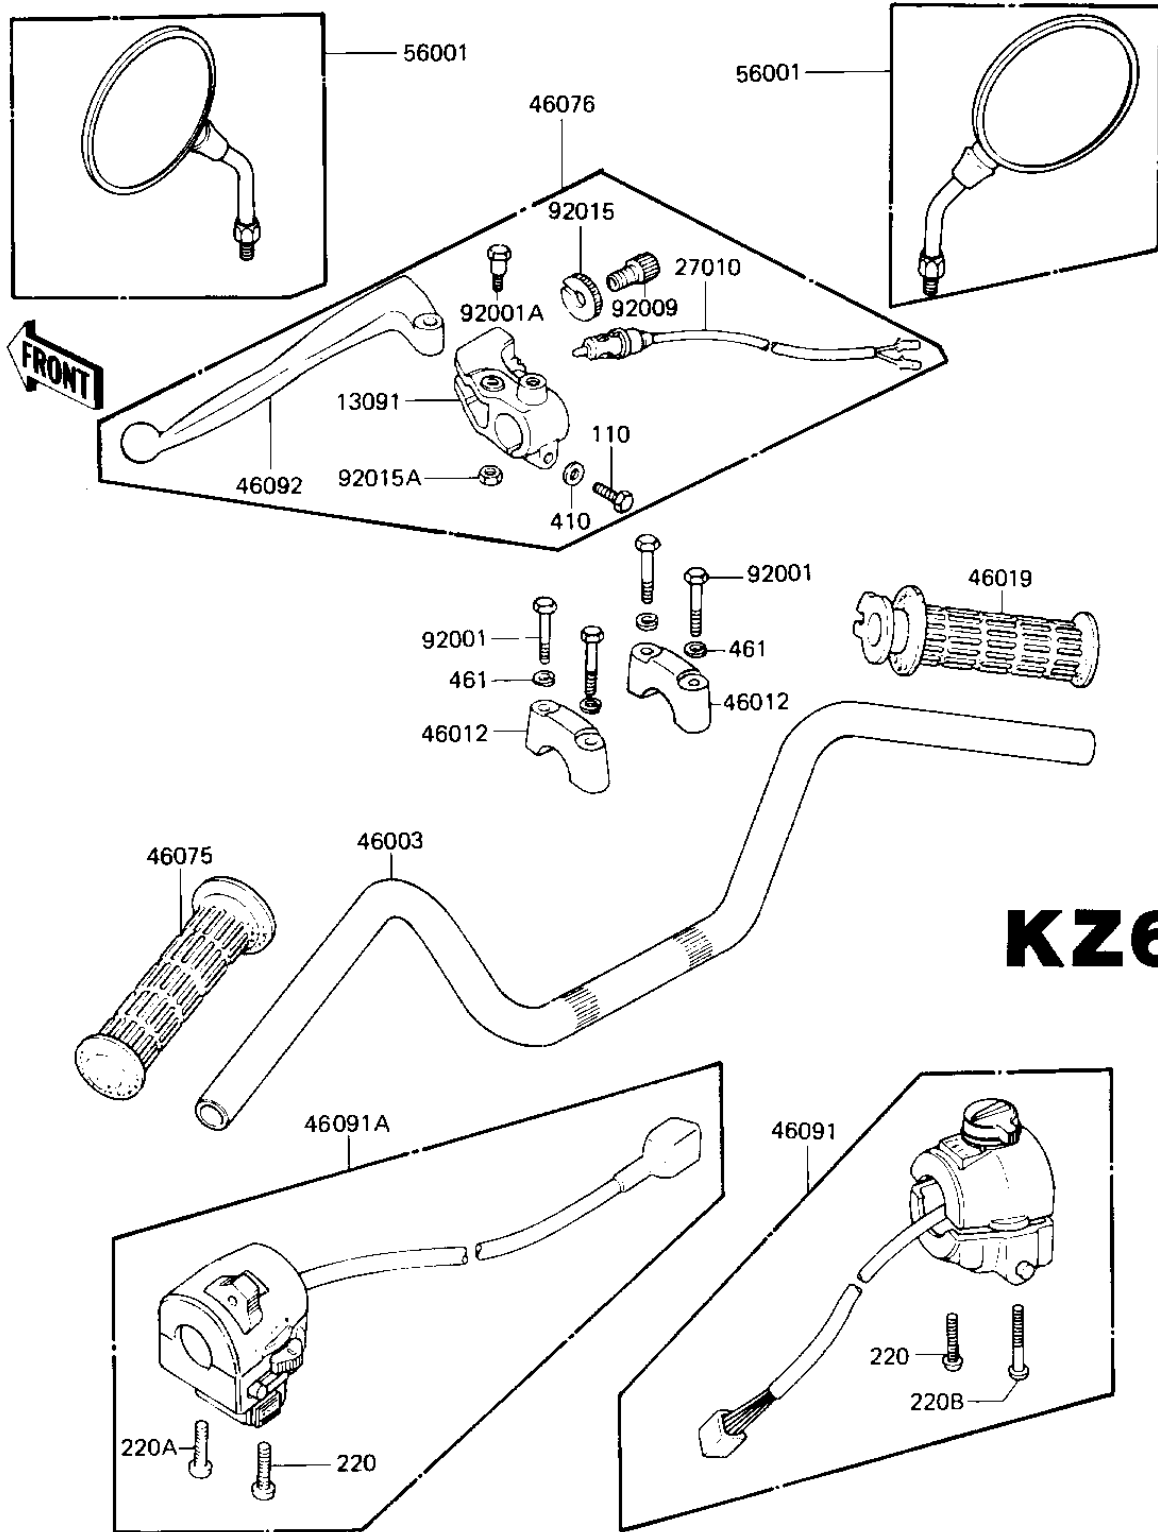

1982 CSR PARTS DIAGRAM

HANDLEBAR (KZ650-H1)

1982 CSR PARTS LIST

HANDLEBAR (KZ650-H1)

ITEM NAME	PART NUMBER	QUANTITY
HOLDER,CLUTCH LEVER (Ref # 13091)	46094-019	1
SWITCH,CLUTCH (Ref # 27010)	27043-002	1
HANDLEBAR (Ref # 46003)	46003-1047	1
HOLDER-HANDLEBAR (Ref # 46012)	46012-008	2
GRIP ASSY,THROTTLE (Ref # 46019)	46019-038	1
RUBBER,L.H GRIP (Ref # 46075)	46075-028	1
LEVER ASSY,CLUTCH (Ref # 46076)	46076-054	1
HOUSING-ASSY-CONTROL (Ref # 46091)	46091-1121	1
HOUSING-ASSY-CONTROL (Ref # 46091A)	46091-1162	1
LEVER,CLUTCH (Ref # 46092)	46092-023	1
MIRROR-ASSY (Ref # 56001)	56001-1340	2
BOLT 8X38 (Ref # 92001)	92001-1405	4
BOLT,HEX HEAD (Ref # 92001A)	92007-047	1
SCREW CABLE ADJUST (Ref # 92009)	46055-003	1
NUT,CABLE ADJUST NUT (Ref # 92015)	46056-007	1
NUT (Ref # 92015A)	92019-008	1
BOLT HEX HEAD 6X25 (Ref # 110)	110N0625	1
SCREW PAN HEAD 5X30 (Ref # 220)	220B0530	2
SCREW-PAN-CROS (Ref # 220A)	220B0535	1
SCREW-PAN-CROS (Ref # 220B)	220B0540	1
WASHER PLAIN 6MM (Ref # 410)	410B0600	1
WASHER SPRING 8MM (Ref # 461)	461F0800	4