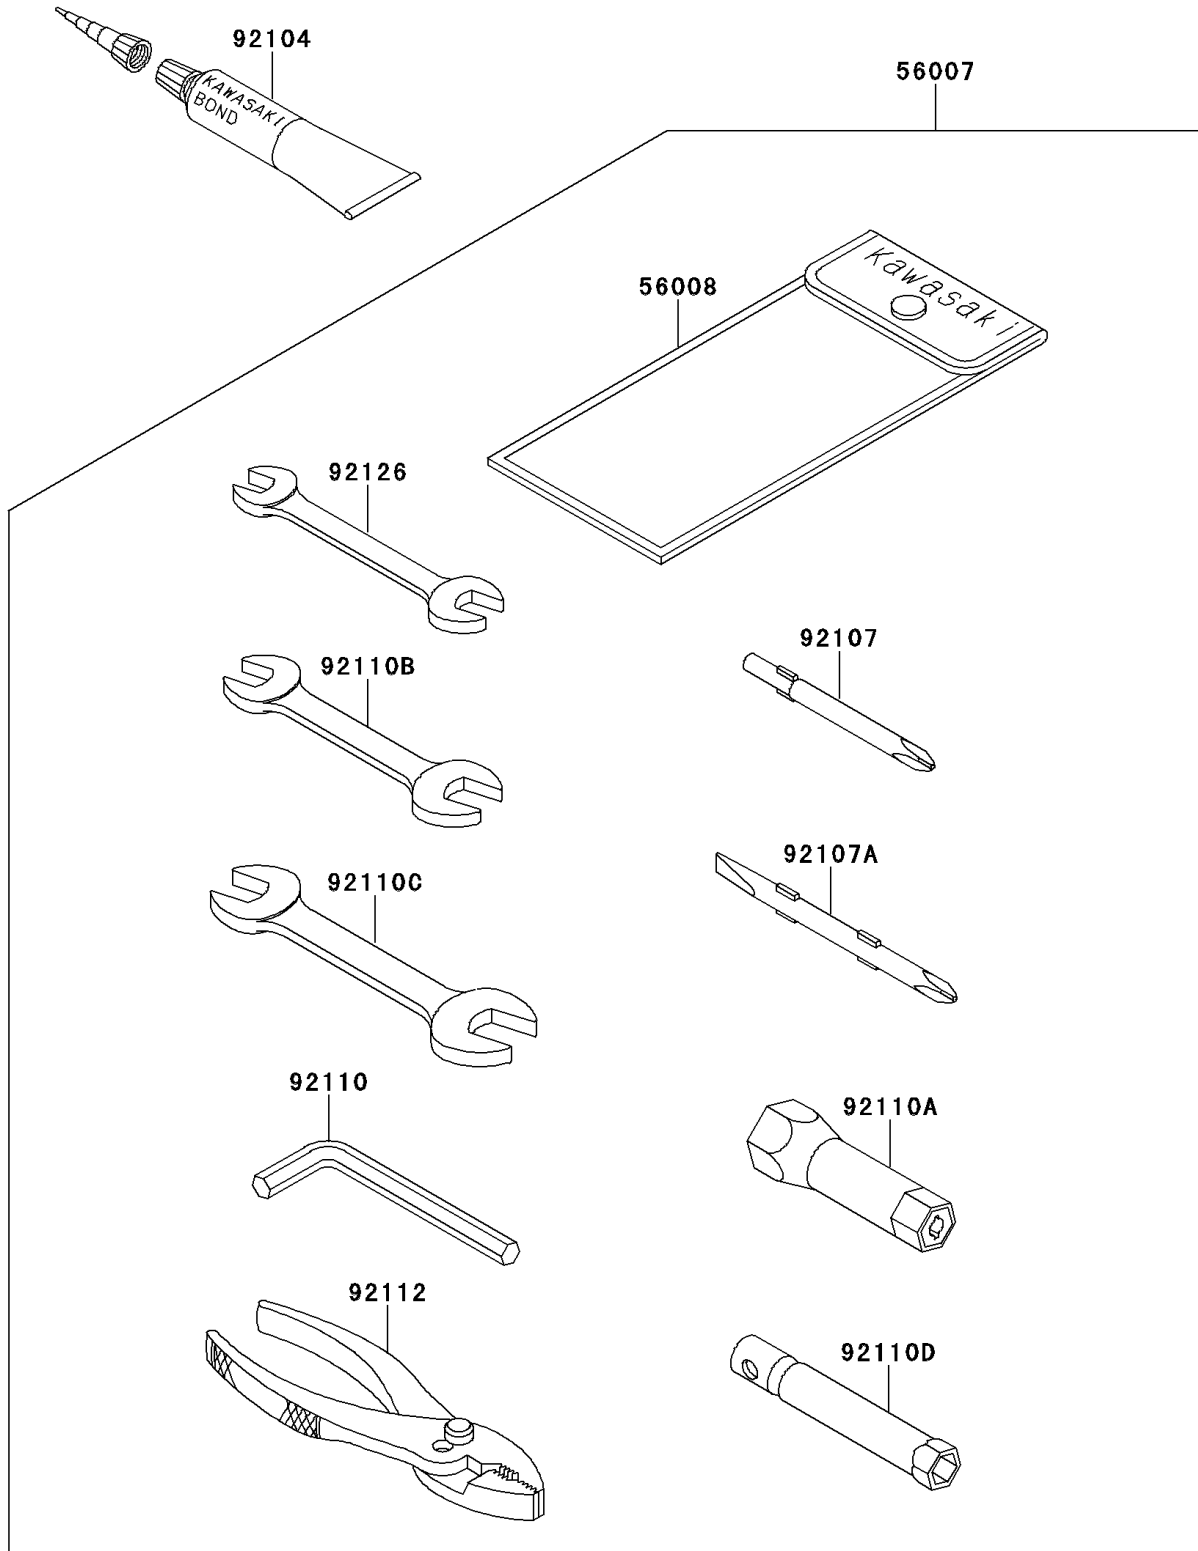

# 1997 1100 STX PARTS DIAGRAM

Owner's Tools

F3182

## 1997 1100 STX PARTS LIST

### Owner's Tools

ITEM NAME	PART NUMBER	QUANTITY
TOOL-KIT (Ref # 56007)	56007-3710	1
BAG,TOOL (Ref # 56008)	56008-1007	1
GASKET-LIQUID,TUBE,100G,SILVER (Ref # 92104)	92104-002	AR
TOOL-DRIVER,#3PHILLIPS (Ref # 92107)	92107-005	1
TOOL-DRIVER,#2PHILLIPS&SLOT (Ref # 92107A)	92107-1051	1
TOOL-WRENCH,ALLEN,5MM (Ref # 92110)	92110-1015	1
TOOL-WRENCH,BOX,21MM (Ref # 92110A)	92110-1113	1
TOOL-WRENCH,OPEN END,10X12 (Ref # 92110B)	92110-1152	1
TOOL-WRENCH,OPEN END,14X17 (Ref # 92110C)	92110-1153	1
TOOL-WRENCH,BOX,10MM (Ref # 92110D)	92110-1156	1
TOOL-PLIERS (Ref # 92112)	92112-003	1
TOOL-WRENCH,OPEN END,8X10 (Ref # 92126)	92126-001	1