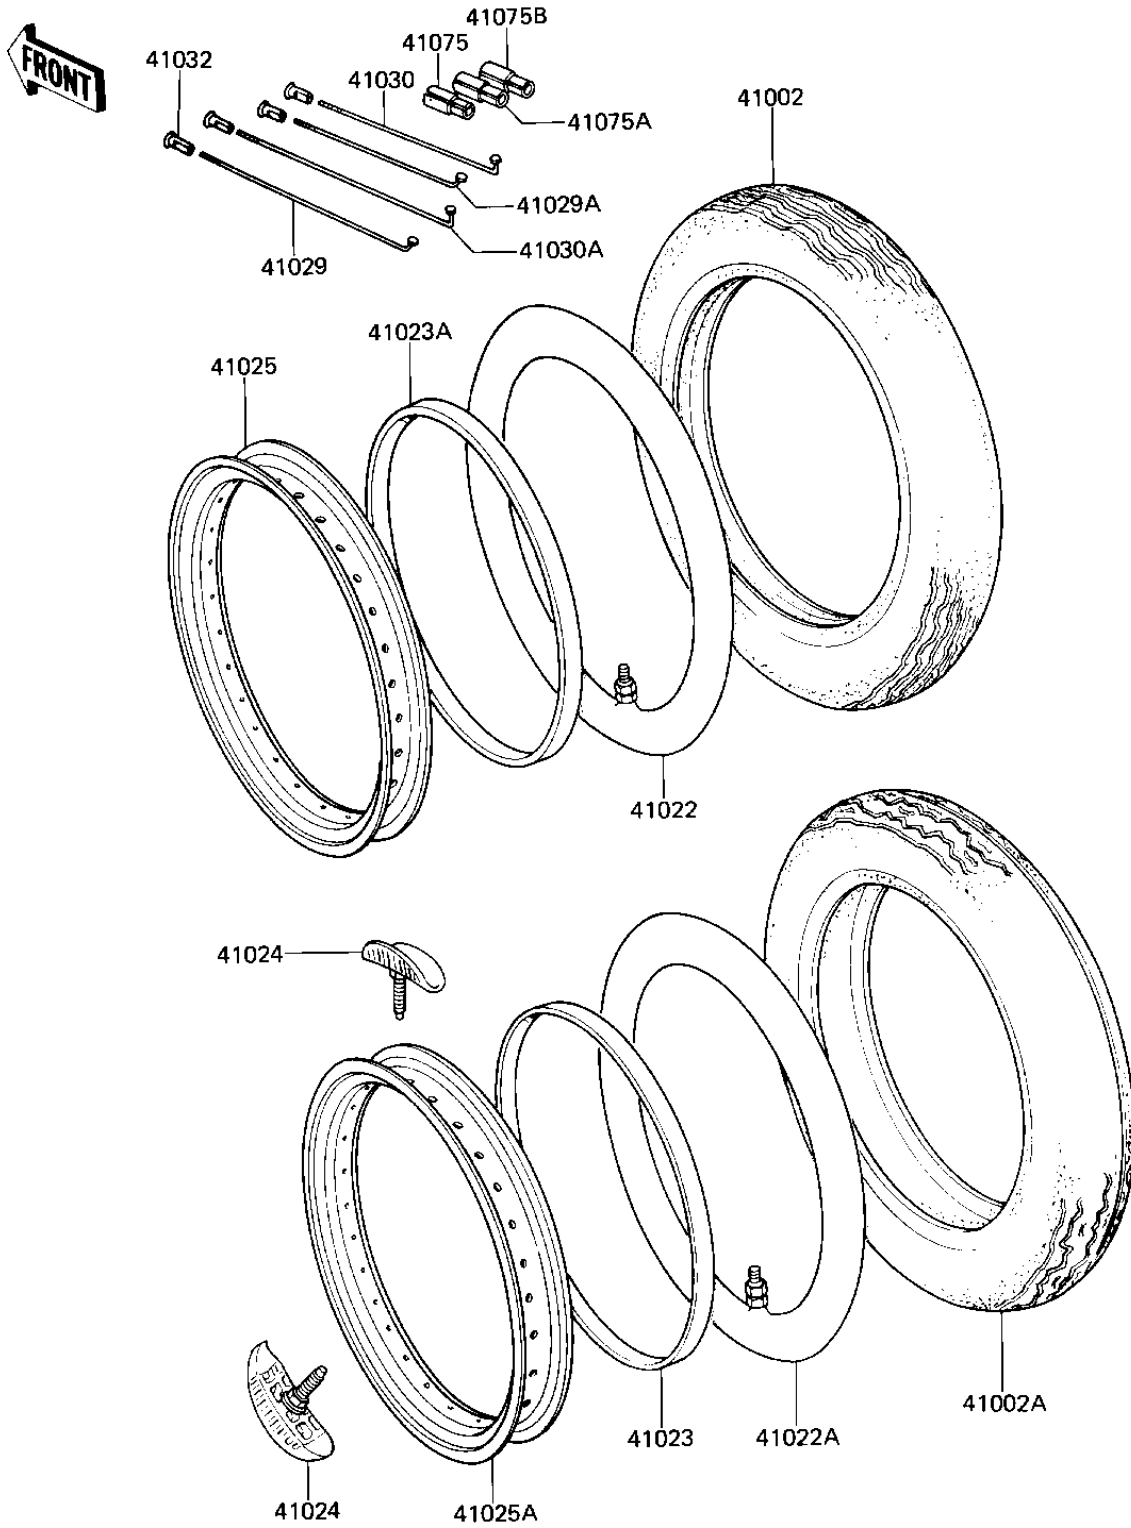

1982 CSR PARTS DIAGRAM

WHEELS/TIRES ('81-'82 H1/H2)

1982 CSR PARTS LIST

WHEELS/TIRES ('81-'82 H1/H2)

| ITEM NAME | PART NUMBER | QUANTITY |
|--------------------------------------|-------------|----------|
| TIRE 325H-19 L303A F (Ref # 41002) | 41002-1238 | 1 |
| TIRE 130/90-16S716A R (Ref # 41002A) | 41002-1239 | 1 |
| TUBE,3.0/3.25/3.60-19 (Ref # 41022) | 41022-1019 | 1 |
| TUBE 130/90-16 (Ref # 41022A) | 41022-1017 | 1 |
| BAND-RIM (Ref # 41023) | 41023-1018 | 1 |
| BAND-RIM,X-19(BS) (Ref # 41023A) | 41023-1026 | 1 |
| STOPPER-RIM,3.00(DUNL (Ref # 41024) | 41024-1004 | 2 |
| RIM,FR,1.85X19 (Ref # 41025) | 41025-1029 | 1 |
| RIM,RR,3.00X16 (Ref # 41025A) | 41025-1030 | 1 |
| SPOKE-INNER,FR,175MMX (Ref # 41029) | 41029-1045 | 24 |
| SPOKE-INNER,RR,77MMX1 (Ref # 41029A) | 41029-1046 | 24 |
| SPOKE-OUTER,RR,75MMX6 (Ref # 41030) | 41030-1040 | 24 |
| SPOKE-OUTER,FR,175MMX (Ref # 41030A) | 41030-1041 | 24 |
| NIPPLE-SPOKE (Ref # 41032) | 41032-1005 | 96 |
| WEIGHT,BALANCE,10G (Ref # 41075) | 41075-1007 | AR |
| WEIGHT,BALANCE,20G (Ref # 41075A) | 41075-1008 | AR |
| WEIGHT,BALANCE,30G (Ref # 41075B) | 41075-1009 | AR |