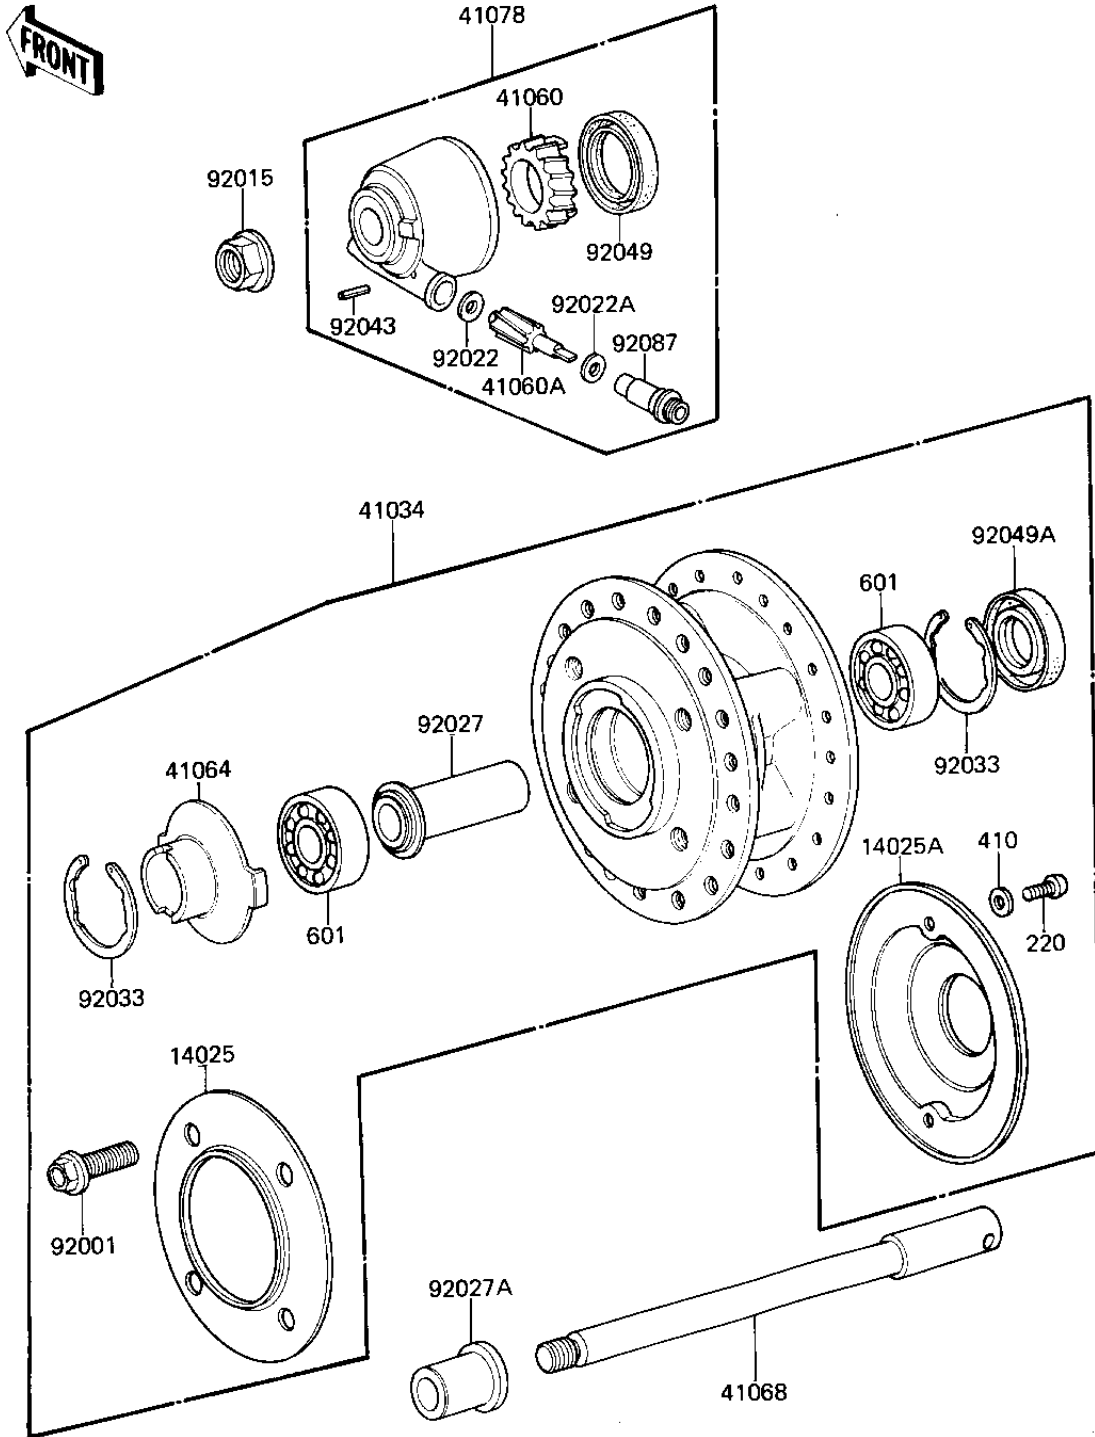

# 1981 CSR PARTS DIAGRAM

FRONT HUB ('81-'82 H1/H2)

# 1981 CSR PARTS LIST

## FRONT HUB ('81-'82 H1/H2)

ITEM NAME	PART NUMBER	QUANTITY
COVER,DUST,LH (Ref # 14025)	14025-1277	1
COVER,DUST,RH (Ref # 14025A)	14025-1341	1
DRUM-ASSY,FR BRK (Ref # 41034)	41034-1041	1
GEAR,SPEEDOMETER (Ref # 41060)	41059-026	1
PINION,SPEEDOMETER,9T (Ref # 41060A)	41060-1016	1
RECEIVER,SPEEDOMETER (Ref # 41064)	41064-1006	1
AXLE,FRONT,L=204M/M (Ref # 41068)	41068-1009	1
GEAR BOX ASSY, (Ref # 41078)	41078-1013	1
BOLT,HEX HEAD,10X30 (Ref # 92001)	92001-1173	4
NUT,14MM (Ref # 92015)	92015-1407	1
WASHER THRST SPD PINI (Ref # 92022)	41063-001	1
WASHER THRST SPD PINI (Ref # 92022A)	41063-001	1
COLLAR,FR HUB L=55M/M (Ref # 92027)	92027-1223	1
COLLAR,FR AXLE L=30MM (Ref # 92027A)	92027-1225	1
CIRCLIP,42MM (Ref # 92033)	92033-1041	2
PIN,SPRING (Ref # 92043)	41082-001	1
OIL SEAL,BJN30427-C3 (Ref # 92049)	92049-1057	1
OIL SEAL,AG1144AO (Ref # 92049A)	92049-1058	1
BUSHING,METER GEAR (Ref # 92087)	92087-1002	1
SCREW-PAN-CROS (Ref # 220)	220B0514	2
WASHER PLAIN 5MM (Ref # 410)	410B0500	2
BEARING BALL #6302Z (Ref # 601)	601B6302Z	2