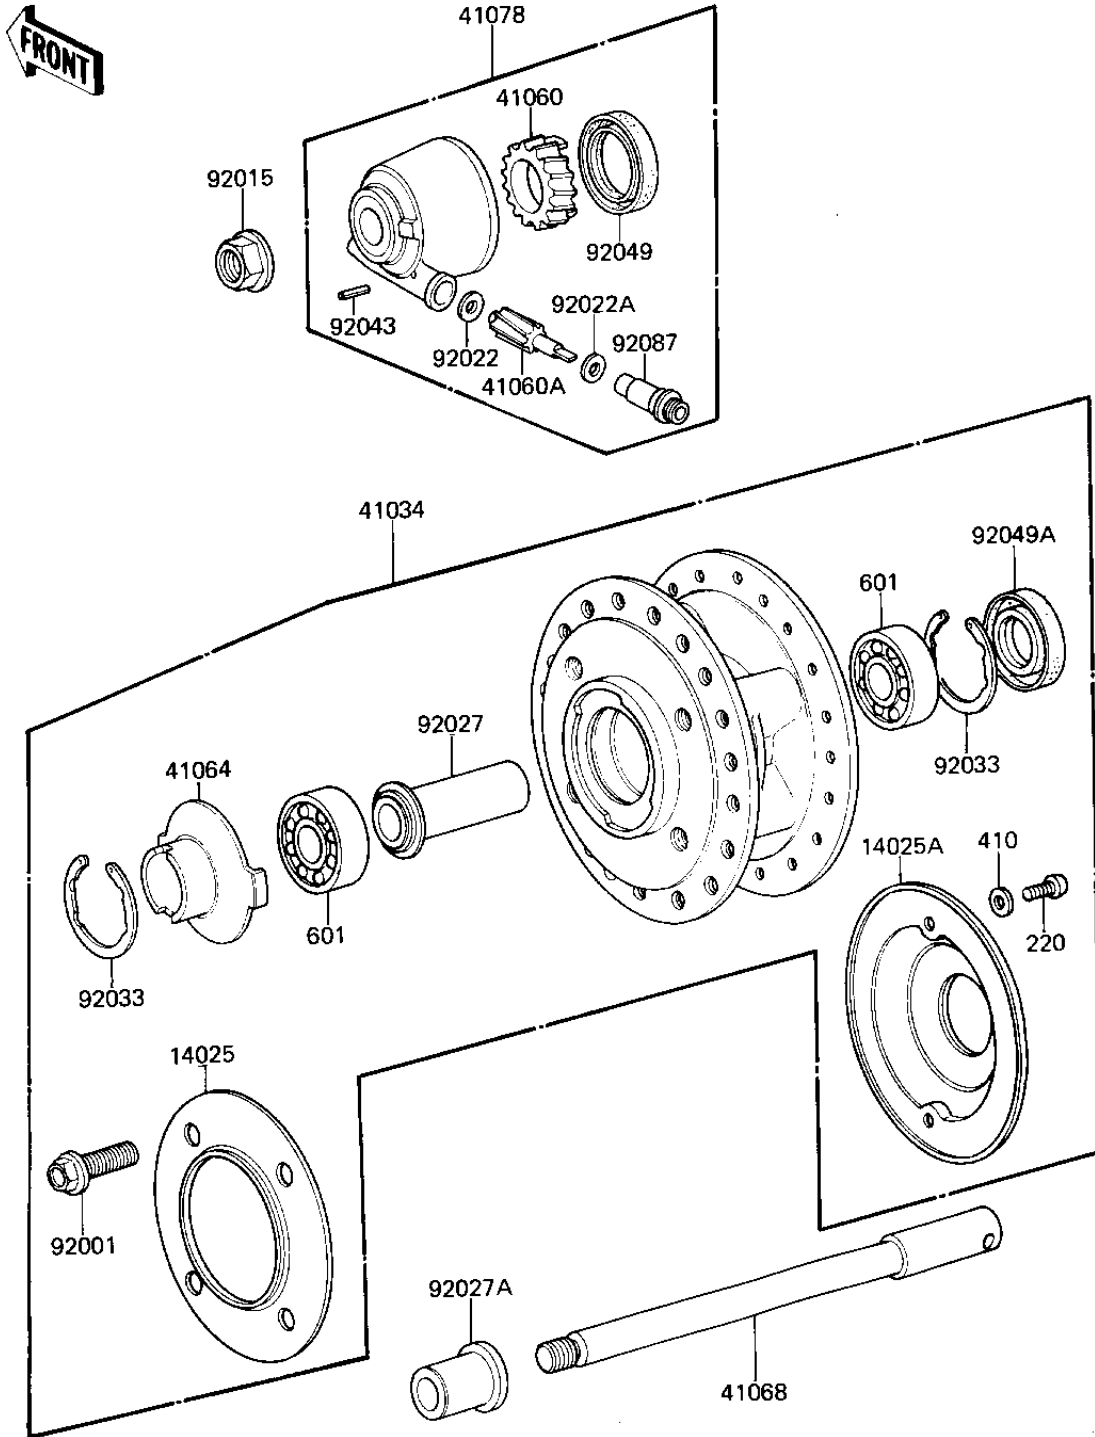

# 1982 CSR PARTS DIAGRAM

FRONT HUB ('81-'82 H1/H2)

# 1982 CSR PARTS LIST

## FRONT HUB ('81-'82 H1/H2)

ITEM NAME	PART NUMBER	QUANTITY
COVER,DUST,LH (Ref # 14025)	14025-1277	1
COVER,DUST,RH (Ref # 14025A)	14025-1341	1
DRUM-ASSY,FR BRK (Ref # 41034)	41034-1041	1
GEAR,SPEEDOMETER (Ref # 41060)	41059-026	1
PINION,SPEEDOMETER,9T (Ref # 41060A)	41060-1016	1
RECEIVER,SPEEDOMETER (Ref # 41064)	41064-1006	1
AXLE,FRONT,L=204M/M (Ref # 41068)	41068-1009	1
GEAR BOX ASSY, (Ref # 41078)	41078-1013	1
BOLT,HEX HEAD,10X30 (Ref # 92001)	92001-1173	4
NUT,14MM (Ref # 92015)	92015-1407	1
WASHER THRST SPD PINI (Ref # 92022)	41063-001	1
WASHER THRST SPD PINI (Ref # 92022A)	41063-001	1
COLLAR,FR HUB L=55M/M (Ref # 92027)	92027-1223	1
COLLAR,FR AXLE L=30MM (Ref # 92027A)	92027-1225	1
CIRCLIP,42MM (Ref # 92033)	92033-1041	2
PIN,SPRING (Ref # 92043)	41082-001	1
OIL SEAL,BJN30427-C3 (Ref # 92049)	92049-1057	1
OIL SEAL,AG1144AO (Ref # 92049A)	92049-1058	1
BUSHING,METER GEAR (Ref # 92087)	92087-1002	1
SCREW-PAN-CROS (Ref # 220)	220B0514	2
WASHER PLAIN 5MM (Ref # 410)	410B0500	2
BEARING BALL #6302Z (Ref # 601)	601B6302Z	2