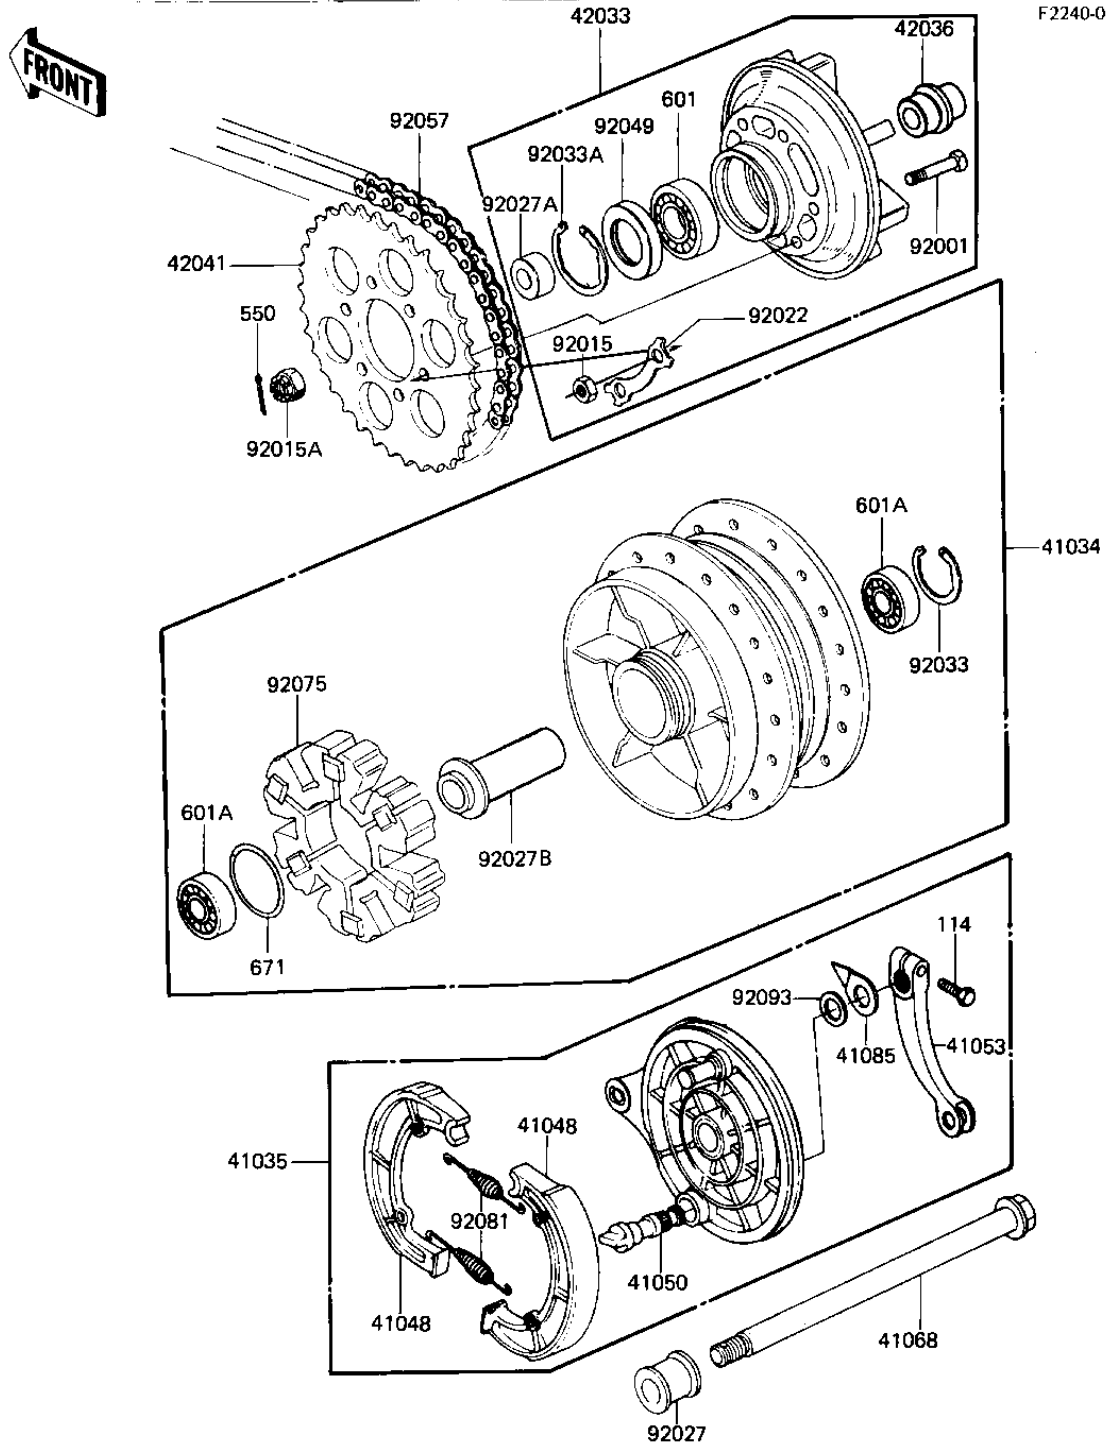

1981 CSR PARTS DIAGRAM

REAR HUB/BRAKE/CHAIN ('81-'82 H1/H2)

1981 CSR PARTS LIST

REAR HUB/BRAKE/CHAIN ('81-'82 H1/H2)

ITEM NAME	PART NUMBER	QUANTITY
DRUM-ASSY,RR BRK (Ref # 41034)	41034-1029	1
PANEL-ASY,RR BRK (Ref # 41035)	41035-1056	1
SHOE,BRAKE (Ref # 41048)	42019-012	2
CAM SHAFT,BRAKE (Ref # 41050)	41050-017	1
LEVER REAR BRAKE CAM (Ref # 41053)	42029-039	1
AXLE,RR (Ref # 41068)	41068-1086	1
INDICATOR,BRAKE SHOE (Ref # 41085)	41085-004	1
COUPLING ASSY,RR HUB (Ref # 42033)	42033-1021	1
SLEEVE,RR HUB L=33M/M (Ref # 42036)	42036-1036	1
REAR SPROCKET,33T (Ref # 42041)	42041-1010	1
BOLT (Ref # 92001)	92001-161	6
NUT 10MM (Ref # 92015)	42045-005	6
NUT CASTLE,16MM (Ref # 92015A)	92015-055	1
WASHER,LOCK (Ref # 92022)	92022-1212	3
COLLAR,AXLE,L=28M/M (Ref # 92027)	92027-1226	1
COLLAR,RR AXLE L.H (Ref # 92027A)	92027-1262	1
COLLAR,RR WHEEL BRG (Ref # 92027B)	92027-1267	1
CIRCLIP,47M/M (Ref # 92033)	92033-1042	1
CIRCLIP,62M/M (Ref # 92033A)	92033-1044	1
OIL SEAL (Ref # 92049)	92050-027	1
CHAIN,630X84 S-T (Ref # 92057)	92057-1041	1
SHOCK DAMPER,REAR HUB (Ref # 92075)	42014-033	1
SPRING,BRAKE SHOE (Ref # 92081)	41049-012	2
DUST SHIELD-BRAKE CAM (Ref # 92093)	41051-003	1
BOLT HEX HEAD 8X28 (Ref # 114)	114G0828	1
PIN-COTTER,4.0X35 (Ref # 550)	550D4035	1
BALL BEARING,#6206 (Ref # 601)	601B6206	1
BRG,BALL,#6303ZZC3 (Ref # 601A)	601B6303ZZ	1
"0" RING,65MM (Ref # 671)	671B2565	1