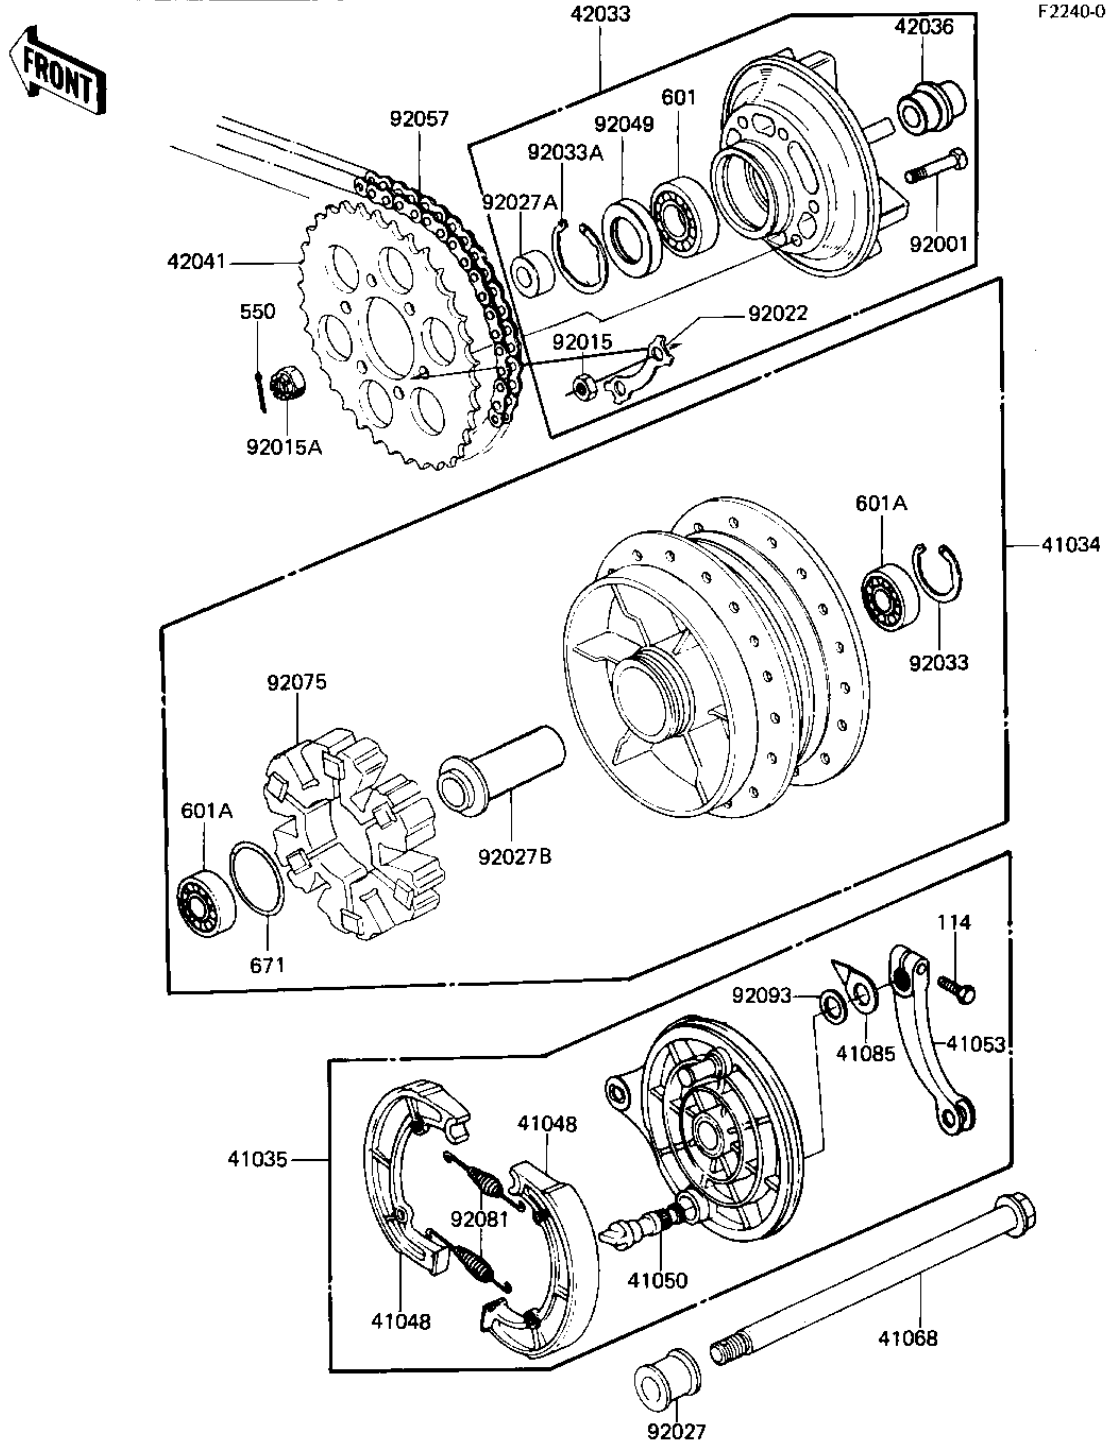

# 1982 CSR PARTS DIAGRAM

REAR HUB/BRAKE/CHAIN ('81-'82 H1/H2)

# 1982 CSR PARTS LIST

REAR HUB/BRAKE/CHAIN ('81-'82 H1/H2)

ITEM NAME	PART NUMBER	QUANTITY
DRUM-ASSY,RR BRK (Ref # 41034)	41034-1029	1
PANEL-ASY,RR BRK (Ref # 41035)	41035-1056	1
SHOE,BRAKE (Ref # 41048)	42019-012	2
CAM SHAFT,BRAKE (Ref # 41050)	41050-017	1
LEVER REAR BRAKE CAM (Ref # 41053)	42029-039	1
AXLE,RR (Ref # 41068)	41068-1086	1
INDICATOR,BRAKE SHOE (Ref # 41085)	41085-004	1
COUPLING ASSY,RR HUB (Ref # 42033)	42033-1021	1
SLEEVE,RR HUB L=33M/M (Ref # 42036)	42036-1036	1
REAR SPROCKET,33T (Ref # 42041)	42041-1010	1
BOLT (Ref # 92001)	92001-161	6
NUT 10MM (Ref # 92015)	42045-005	6
NUT CASTLE,16MM (Ref # 92015A)	92015-055	1
WASHER,LOCK (Ref # 92022)	92022-1212	3
COLLAR,AXLE,L=28M/M (Ref # 92027)	92027-1226	1
COLLAR,RR AXLE L.H (Ref # 92027A)	92027-1262	1
COLLAR,RR WHEEL BRG (Ref # 92027B)	92027-1267	1
CIRCLIP,47M/M (Ref # 92033)	92033-1042	1
CIRCLIP,62M/M (Ref # 92033A)	92033-1044	1
OIL SEAL (Ref # 92049)	92050-027	1
CHAIN,630X84 S-T (Ref # 92057)	92057-1041	1
SHOCK DAMPER,REAR HUB (Ref # 92075)	42014-033	1
SPRING,BRAKE SHOE (Ref # 92081)	41049-012	2
DUST SHIELD-BRAKE CAM (Ref # 92093)	41051-003	1
BOLT HEX HEAD 8X28 (Ref # 114)	114G0828	1
PIN-COTTER,4.0X35 (Ref # 550)	550D4035	1
BALL BEARING,#6206 (Ref # 601)	601B6206	1
BRG,BALL,#6303ZZC3 (Ref # 601A)	601B6303ZZ	1
"0" RING,65MM (Ref # 671)	671B2565	1