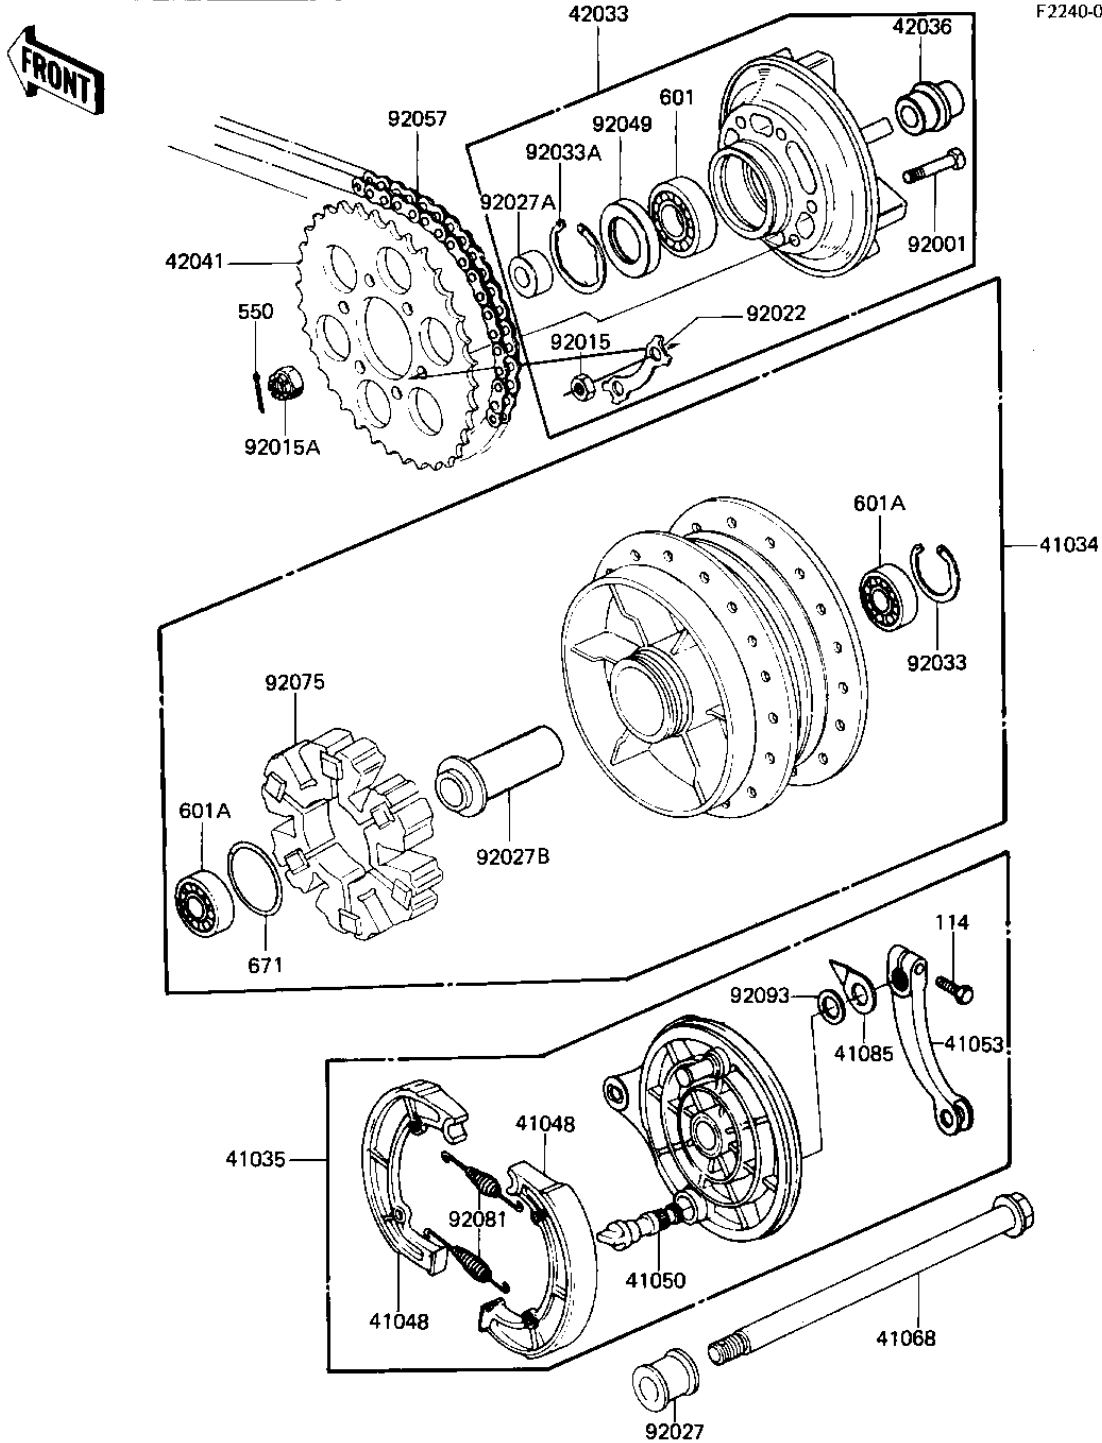

1982 CSR PARTS DIAGRAM

REAR HUB/BRAKE/CHAIN ('81-'82 H1/H2)

F2240-0

1982 CSR PARTS LIST

REAR HUB/BRAKE/CHAIN ('81-'82 H1/H2)

ITEM NAME	PART NUMBER	QUANTITY
DRUM-ASSY,RR BRK (Ref # 41034)	41034-1029	1
PANEL-ASY,RR BRK (Ref # 41035)	41035-1056	1
SHOE,BRAKE (Ref # 41048)	42019-012	2
CAM SHAFT,BRAKE (Ref # 41050)	41050-017	1
LEVER REAR BRAKE CAM (Ref # 41053)	42029-039	1
AXLE,RR (Ref # 41068)	41068-1086	1
INDICATOR,BRAKE SHOE (Ref # 41085)	41085-004	1
COUPLING ASSY,RR HUB (Ref # 42033)	42033-1021	1
SLEEVE,RR HUB L=33M/M (Ref # 42036)	42036-1036	1
REAR SPROCKET,33T (Ref # 42041)	42041-1010	1
BOLT (Ref # 92001)	92001-161	6
NUT 10MM (Ref # 92015)	42045-005	6
NUT CASTLE,16MM (Ref # 92015A)	92015-055	1
WASHER,LOCK (Ref # 92022)	92022-1212	3
COLLAR,AXLE,L=28M/M (Ref # 92027)	92027-1226	1
COLLAR,RR AXLE L.H (Ref # 92027A)	92027-1262	1
COLLAR,RR WHEEL BRG (Ref # 92027B)	92027-1267	1
CIRCLIP,47M/M (Ref # 92033)	92033-1042	1
CIRCLIP,62M/M (Ref # 92033A)	92033-1044	1
OIL SEAL (Ref # 92049)	92050-027	1
CHAIN,630X84 S-T (Ref # 92057)	92057-1041	1
SHOCK DAMPER,REAR HUB (Ref # 92075)	42014-033	1
SPRING,BRAKE SHOE (Ref # 92081)	41049-012	2
DUST SHIELD-BRAKE CAM (Ref # 92093)	41051-003	1
BOLT HEX HEAD 8X28 (Ref # 114)	114G0828	1
PIN-COTTER,4.0X35 (Ref # 550)	550D4035	1
BALL BEARING,#6206 (Ref # 601)	601B6206	1
BRG,BALL,#6303ZZC3 (Ref # 601A)	601B6303ZZ	1
"0" RING,65MM (Ref # 671)	671B2565	1