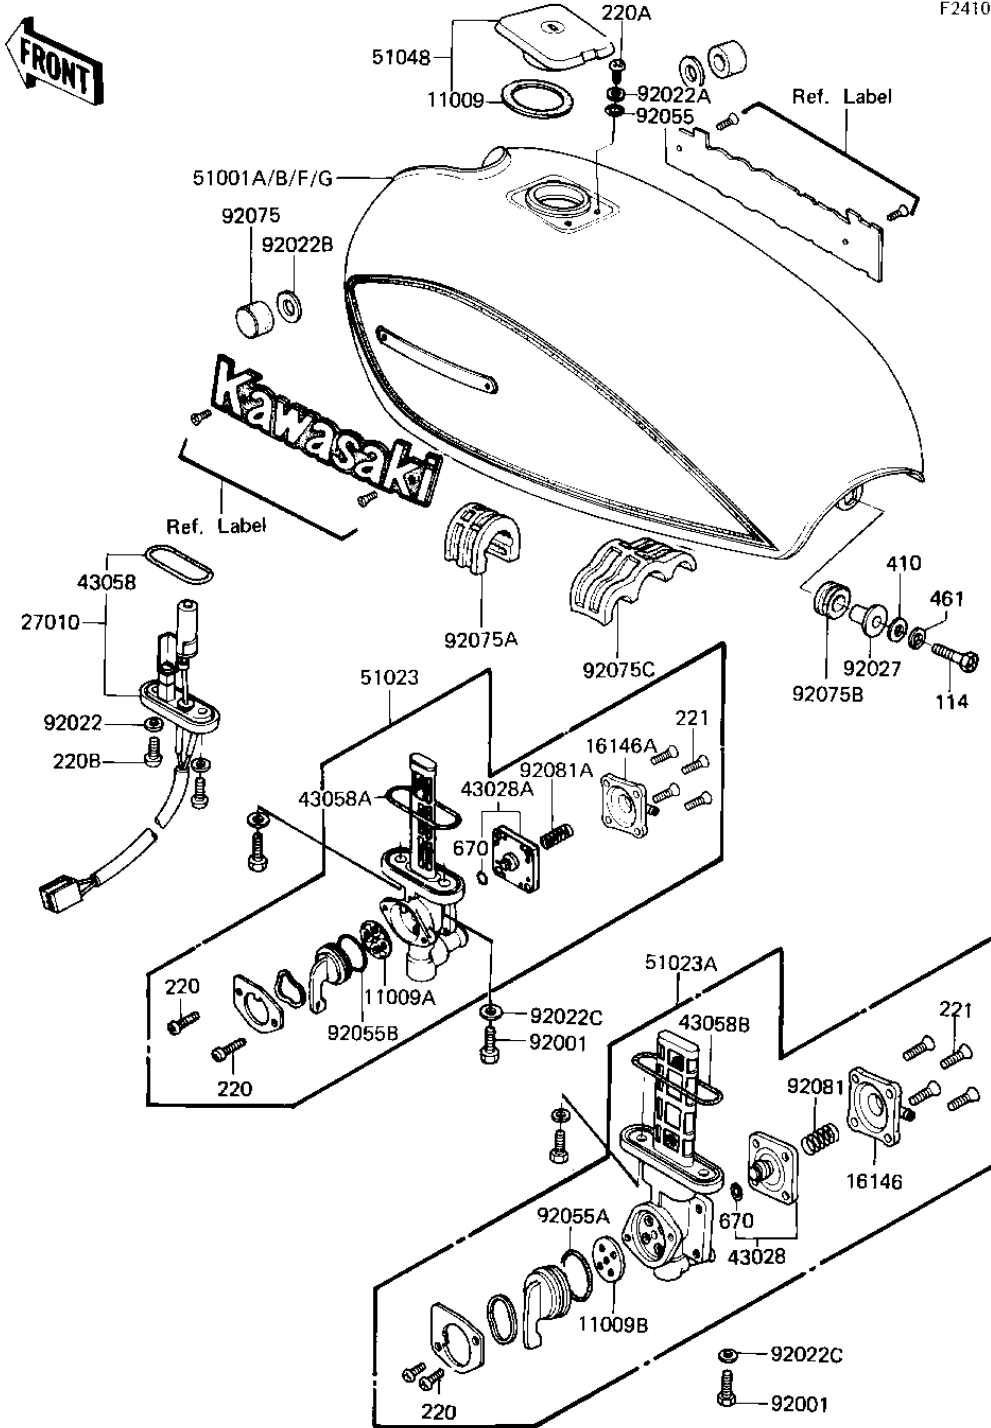

1982 CSR PARTS DIAGRAM

FUEL TANK ('81-'82 H1/H2)

F2410-0056

1982 CSR PARTS LIST

FUEL TANK ('81-'82 H1/H2)

ITEM NAME	PART NUMBER	QUANTITY
GASKET,FUEL TANK CAP (Ref # 11009)	11009-1051	1
GASKET,TAP VALVE (Ref # 11009B)	11009-1194	1
COVER ASSY,TAP (Ref # 16146)	16146-1005	1
SWITCH,FUEL LEVEL (Ref # 27010)	27010-1055	1
DIAPHRAGM ASSY,TAP (Ref # 43028)	43028-1015	1
"O" RING,FUEL SWITCH (Ref # 43058)	43058-1004	1
"O" RING (Ref # 43058B)	51039-010	1
TANK-FUEL,EBONY (Ref # 51001G)	51001-5137-8G	1
TAP-ASSY,FUEL (Ref # 51023A)	51023-1039	1
CAP ASSY TANK (Ref # 51048)	51048-1018	1
BOLT,6X20,FUEL TAP (Ref # 92001)	92001-1091	2
WASHER,5.2X10X1.5 (Ref # 92022)	92022-1023	2
WASHER,PLAIN (Ref # 92022A)	92022-1038	2
WASHER,PLAIN,10M/M (Ref # 92022B)	92022-137	2
WASHER-PLAIN (Ref # 92022C)	92022-183	2
COLLAR,ENGINE HEAD (Ref # 92027)	92027-1116	1
"O" RING (Ref # 92055)	92055-1023	2
"O" RING,TAP LEVER (Ref # 92055A)	92055-1027	1
DAMPER RUBBER (Ref # 92075)	92075-044	2
DAMPER,FUEL TANK (Ref # 92075A)	92075-1065	1
DAMPER RUBBER,MUFFLER (Ref # 92075B)	92075-1086	1
DAMPER,FUEL TANK (Ref # 92075C)	92075-1245	1
SPRING,TAP (Ref # 92081)	92081-1171	1
BOLT-SMALL-UPSET,8X30 (Ref # 114)	115G0830	1
SCREW PAN HEAD 3X8 (Ref # 220)	220B0308	2
SCREW PAN HEAD 5X10 (Ref # 220A)	220B0510	2
SCREW-PAN-CROS (Ref # 220B)	220B0514	2
SCREW-CSK-CROS,4X14 (Ref # 221)	221B0414	4
WASHER PLAIN 8MM (Ref # 410)	410B0800	1

1982 CSR PARTS LIST

FUEL TANK ('81-'82 H1/H2)

ITEM NAME	PART NUMBER	QUANTITY
WASHER SPRING 8MM (Ref # 461)	461F0800	1
"O" RING,4MM (Ref # 670)	670B1504	1