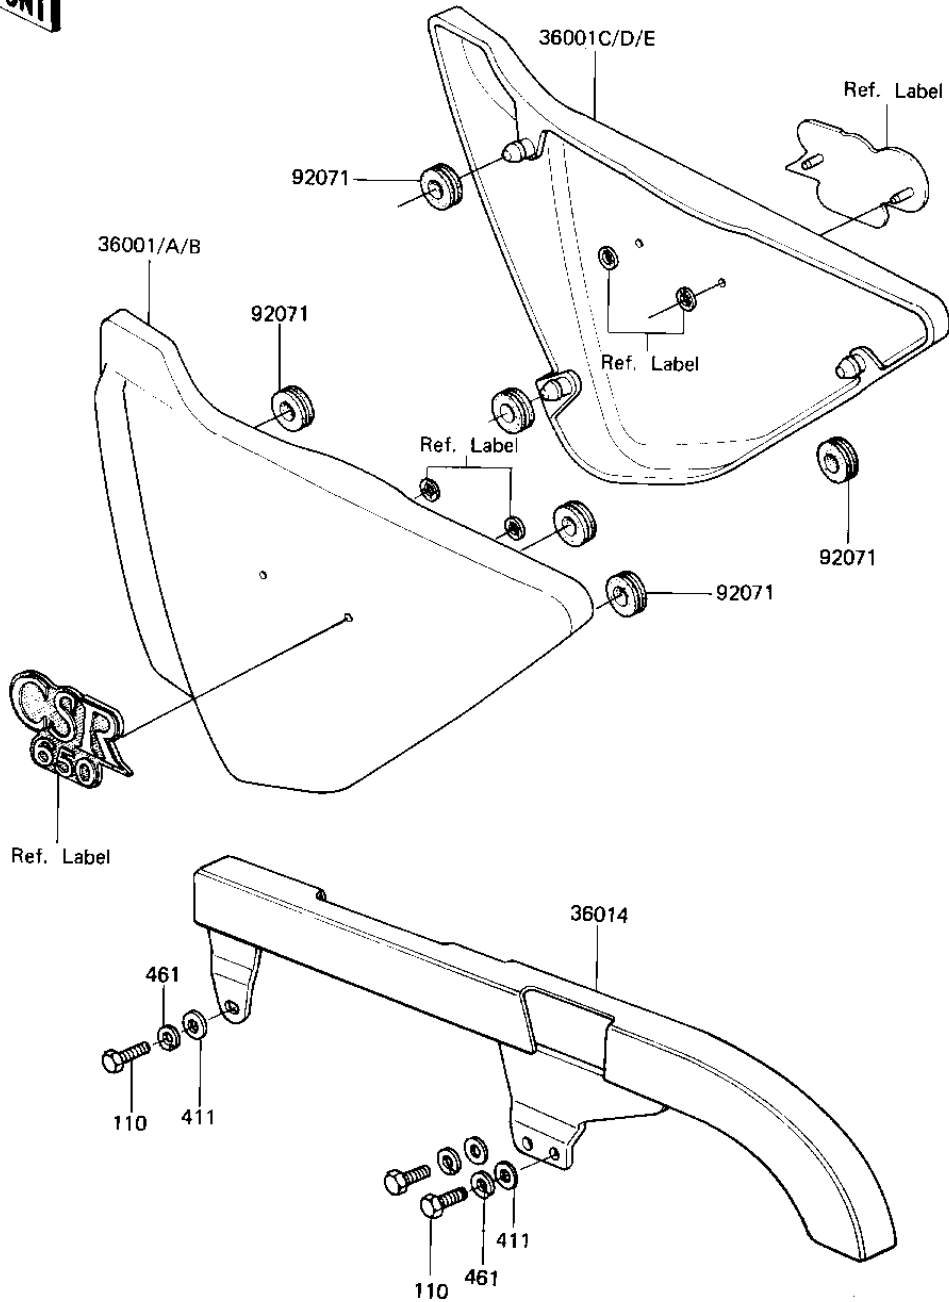

# 1982 CSR PARTS DIAGRAM

SIDE COVERS/CHAIN COVER ('81-'82 H1/H2)

F2610-0024

# 1982 CSR PARTS LIST

SIDE COVERS/CHAIN COVER ('81-'82 H1/H2)

ITEM NAME	PART NUMBER	QUANTITY
COVER-SIDE,LH,L.M.RED (Ref # 36001)	36001-1095-E2	1
COVER,SIDE,LH,EBONY (Ref # 36001A)	36001-1095-8G	1
COVER-SIDE,RH,L.M.RED (Ref # 36001C)	36001-1096-E2	1
COVER,SIDE,RH,EBONY (Ref # 36001D)	36001-1096-8G	1
CASE,CHAIN (Ref # 36014)	36014-1039	1
GROMMET (Ref # 92071)	92071-056	6
BOLT-UPSET,6X16 (Ref # 110)	112G0616	3
WASHER PLAIN 6MM (Ref # 411)	411B0600	3
WASHER SPRING 6MM (Ref # 461)	461F0600	3