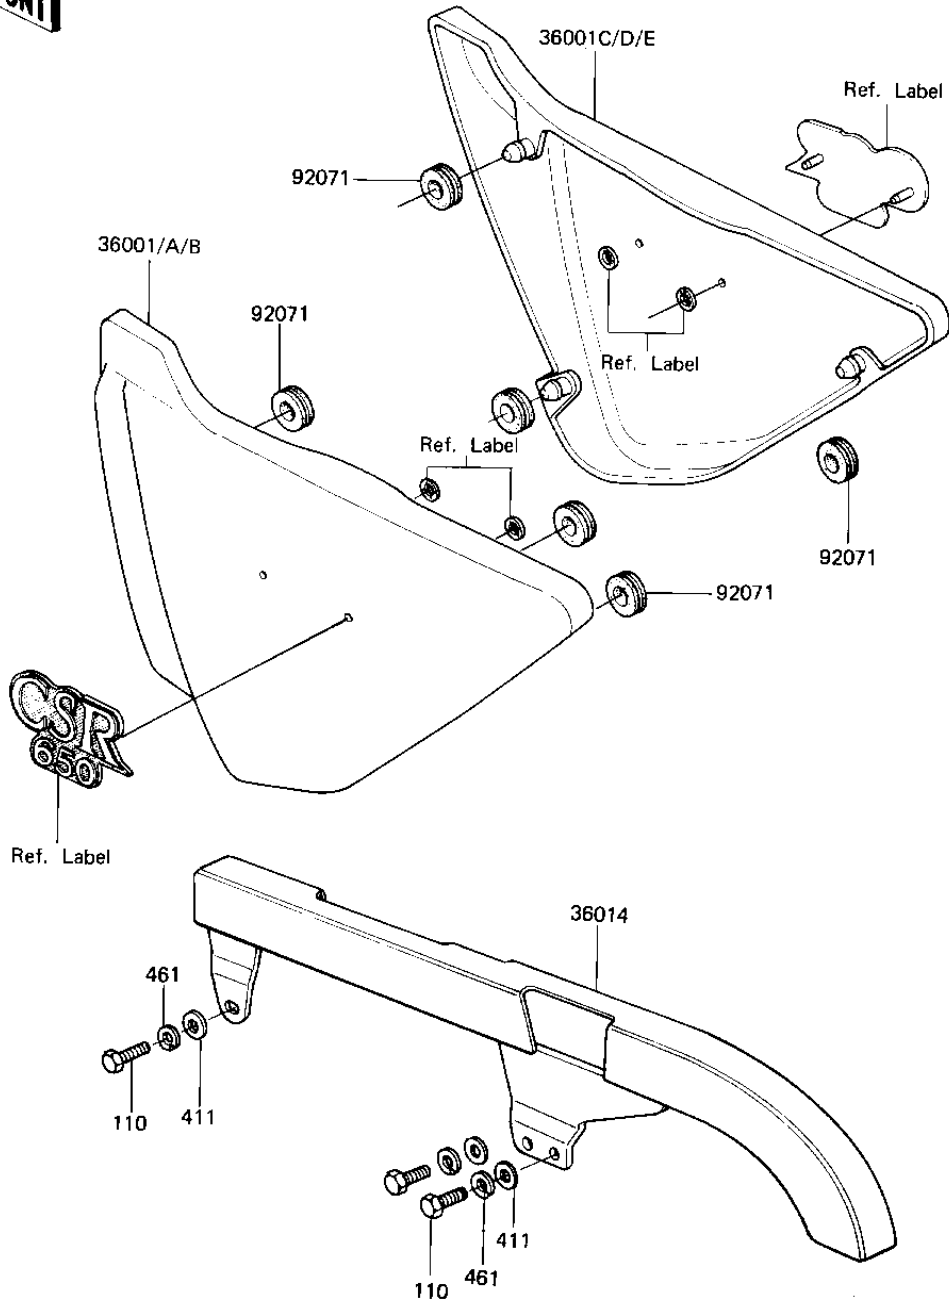

1982 CSR PARTS DIAGRAM

SIDE COVERS/CHAIN COVER ('81-'82 H1/H2)

F2610-0024

1982 CSR PARTS LIST

SIDE COVERS/CHAIN COVER ('81-'82 H1/H2)

ITEM NAME	PART NUMBER	QUANTITY
COVER-SIDE,LH,L.M.RED (Ref # 36001)	36001-1095-E2	1
COVER,SIDE,LH,EBONY (Ref # 36001A)	36001-1095-8G	1
COVER-SIDE,RH,L.M.RED (Ref # 36001C)	36001-1096-E2	1
COVER,SIDE,RH,EBONY (Ref # 36001D)	36001-1096-8G	1
CASE,CHAIN (Ref # 36014)	36014-1039	1
GROMMET (Ref # 92071)	92071-056	6
BOLT-UPSET,6X16 (Ref # 110)	112G0616	3
WASHER PLAIN 6MM (Ref # 411)	411B0600	3
WASHER SPRING 6MM (Ref # 461)	461F0600	3