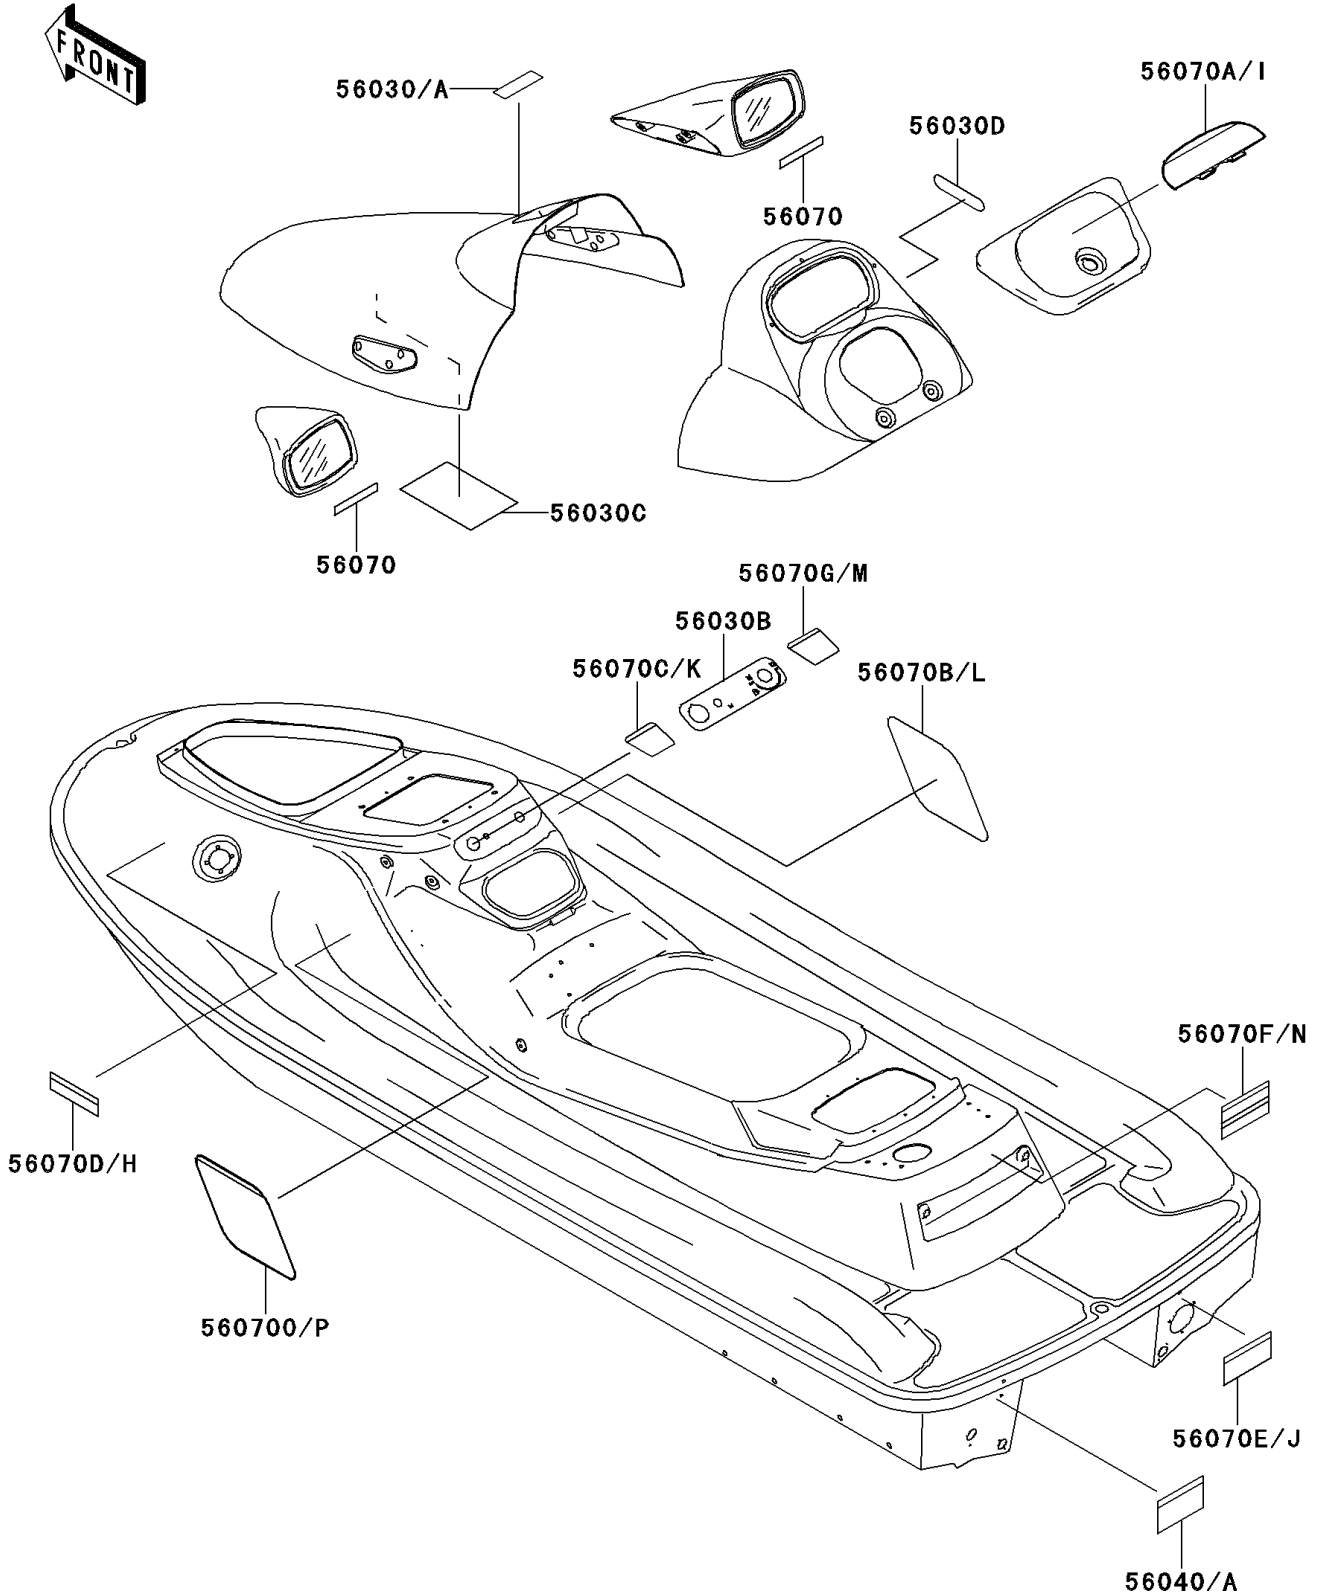

1997 1100 STX PARTS DIAGRAM

Labels

F3183

1997 1100 STX PARTS LIST

Labels

ITEM NAME	PART NUMBER	QUANTITY
LABEL,FIRE EXTINGUISHER (Ref # 56030)	56030-3755	1
LABEL,FUEL TAP&CHOKE (Ref # 56030B)	56030-3812	1
LABEL,HATCH (Ref # 56030C)	56030-3814	1
LABEL,REVERSE (Ref # 56030D)	56030-3815	1
LABEL-WARNING,NOZZLE (Ref # 56040)	56040-3898	1
LABEL-WARNING,MIRROR (Ref # 56070)	56070-3764	2
LABEL-WARNING,CENTER STORAGE (Ref # 56070A)	56070-3803	1
LABEL-WARNING,IMPORTANT SAFETY (Ref # 56070B)	56070-3805	1
LABEL-WARNING,TETHER SWITCH (Ref # 56070C)	56070-3806	1
LABEL-WARNING,GASOLINE (Ref # 56070D)	56070-3808	1
LABEL-WARNING,REVERSE BUCKET (Ref # 56070E)	56070-3809	1
LABEL-WARNING,GRAB HANDLE (Ref # 56070F)	56070-3810	1
LABEL-WARNING,REBOARDING STEP (Ref # 56070G)	56070-3811	1
LABEL-WARNING,IMPORTANT SAFETY (Ref # 56070O)	56070-3847	1
LABEL,FIRE EXTINGUISHER(FRENCH (Ref # 56030A)	56030-3757	1
LABEL-WARNING,NOZZLE(FRENCH) (Ref # 56040A)	56040-3916	1
LABEL-WARNING,GASOLINE (Ref # 56070H)	56070-3821	1
LABEL-WARNING,CENTER STORAGE (Ref # 56070I)	56070-3822	1
LABEL-WARNING,REVERSE BUCKET (Ref # 56070J)	56070-3823	1
LABEL-WARNING,TETHER SWITCH (Ref # 56070K)	56070-3824	1
LABEL-WARNING,IMPORTANT SAFETY (Ref # 56070L)	56070-3826	1
LABEL-WARNING,REBOARDING STEP (Ref # 56070M)	56070-3827	1
LABEL-WARNING,REAR GRIP&STEP (Ref # 56070N)	56070-3828	1
LABEL,IMPORTANT SAFETY(FRENCH) (Ref # 56070P)	56070-3848	1