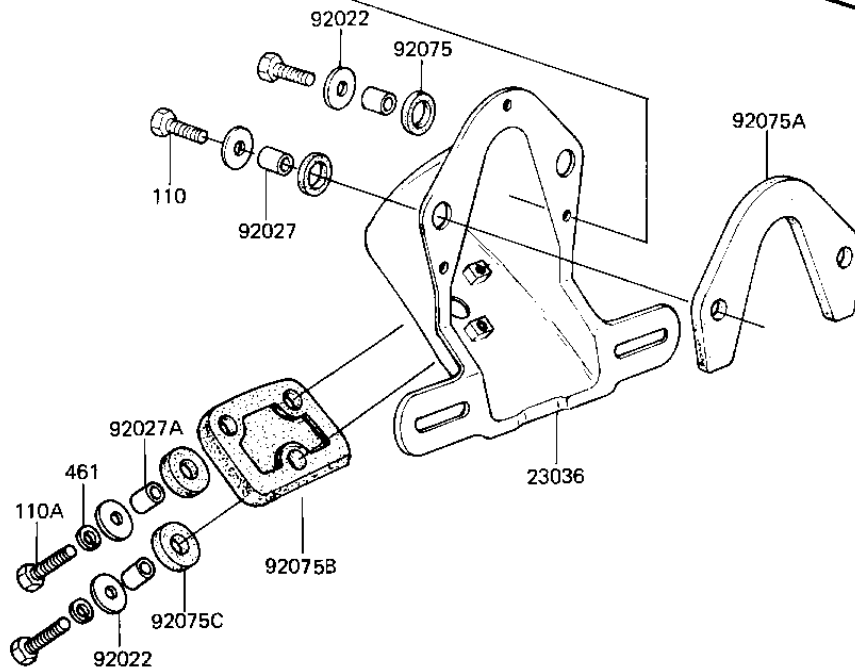

1982 CSR PARTS DIAGRAM

TAILLIGHT (KZ650-H1)

F2720-0003

KZ

1982 CSR PARTS LIST

TAILLIGHT (KZ650-H1)

ITEM NAME	PART NUMBER	QUANTITY
GASKET, TAIL LENS (Ref # 11009)	23028-021	1
TAIL LAMP UNIT (Ref # 23025)	23025-064	1
LENS, TAIL LAMP (Ref # 23026)	23026-034	1
CASE, TAIL LIGHT (Ref # 23027)	23027-041	1
BRACKET, LICENSE PLATE (Ref # 23036)	23036-1028	1
WASHER 6.5X20X1.6T (Ref # 92022)	92022-125	5
COLLAR, 6.8X10X8.5 (Ref # 92027)	92027-129	2
COLLAR 6.8X10X14.5 (Ref # 92027A)	92027-156	3
BULB, 12V 32/3CP (Ref # 92069)	92069-059	1
DAMPER RUBBER (Ref # 92075)	23066-020	2
DAMPER RUBBER (Ref # 92075A)	23066-023	1
DAMPER RUBBER, RR FEND (Ref # 92075B)	35039-004	1
DAMPER RUBBER, RR FEND (Ref # 92075C)	92075-121	3
BOLT-UPSET (Ref # 110)	112G0618	2
BOLT-UPSET (Ref # 110A)	112G0625	3
SCREW-PAN-CROS (Ref # 220)	220R0460	2
WASHER SPRING 6MM (Ref # 461)	461F0600	3