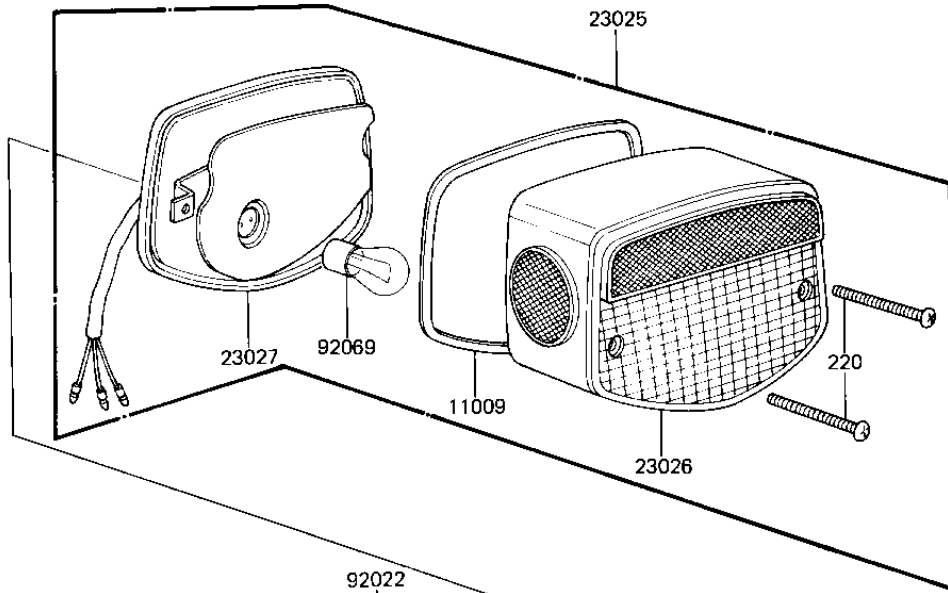

1982 CSR PARTS DIAGRAM

TAILLIGHT (KZ650-H1)

F2720-0003

KZ

1982 CSR PARTS LIST

TAILLIGHT (KZ650-H1)

ITEM NAME	PART NUMBER	QUANTITY
GASKET, TAIL LENS (Ref # 11009)	23028-021	1
TAIL LAMP UNIT (Ref # 23025)	23025-064	1
LENS, TAIL LAMP (Ref # 23026)	23026-034	1
CASE, TAIL LIGHT (Ref # 23027)	23027-041	1
BRACKET, LICENSE PLATE (Ref # 23036)	23036-1028	1
WASHER 6.5X20X1.6T (Ref # 92022)	92022-125	5
COLLAR, 6.8X10X8.5 (Ref # 92027)	92027-129	2
COLLAR 6.8X10X14.5 (Ref # 92027A)	92027-156	3
BULB, 12V 32/3CP (Ref # 92069)	92069-059	1
DAMPER RUBBER (Ref # 92075)	23066-020	2
DAMPER RUBBER (Ref # 92075A)	23066-023	1
DAMPER RUBBER, RR FEND (Ref # 92075B)	35039-004	1
DAMPER RUBBER, RR FEND (Ref # 92075C)	92075-121	3
BOLT-UPSET (Ref # 110)	112G0618	2
BOLT-UPSET (Ref # 110A)	112G0625	3
SCREW-PAN-CROS (Ref # 220)	220R0460	2
WASHER SPRING 6MM (Ref # 461)	461F0600	3