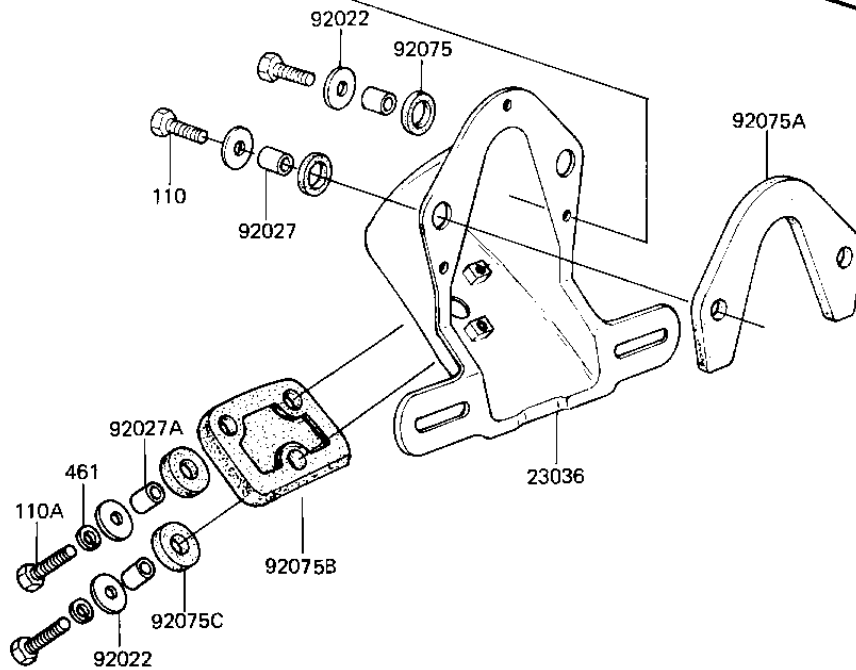

1982 CSR PARTS DIAGRAM

TAILLIGHT (KZ650-H1)

F2720-0003

KZ

1982 CSR PARTS LIST

TAILLIGHT (KZ650-H1)

ITEM NAME	PART NUMBER	QUANTITY
GASKET, TAIL LENS (Ref # 11009)	23028-021	1
TAIL LAMP UNIT (Ref # 23025)	23025-064	1
LENS, TAIL LAMP (Ref # 23026)	23026-034	1
CASE, TAIL LIGHT (Ref # 23027)	23027-041	1
BRACKET, LICENSE PLATE (Ref # 23036)	23036-1028	1
WASHER 6.5X20X1.6T (Ref # 92022)	92022-125	5
COLLAR, 6.8X10X8.5 (Ref # 92027)	92027-129	2
COLLAR 6.8X10X14.5 (Ref # 92027A)	92027-156	3
BULB, 12V 32/3CP (Ref # 92069)	92069-059	1
DAMPER RUBBER (Ref # 92075)	23066-020	2
DAMPER RUBBER (Ref # 92075A)	23066-023	1
DAMPER RUBBER, RR FEND (Ref # 92075B)	35039-004	1
DAMPER RUBBER, RR FEND (Ref # 92075C)	92075-121	3
BOLT-UPSET (Ref # 110)	112G0618	2
BOLT-UPSET (Ref # 110A)	112G0625	3
SCREW-PAN-CROS (Ref # 220)	220R0460	2
WASHER SPRING 6MM (Ref # 461)	461F0600	3