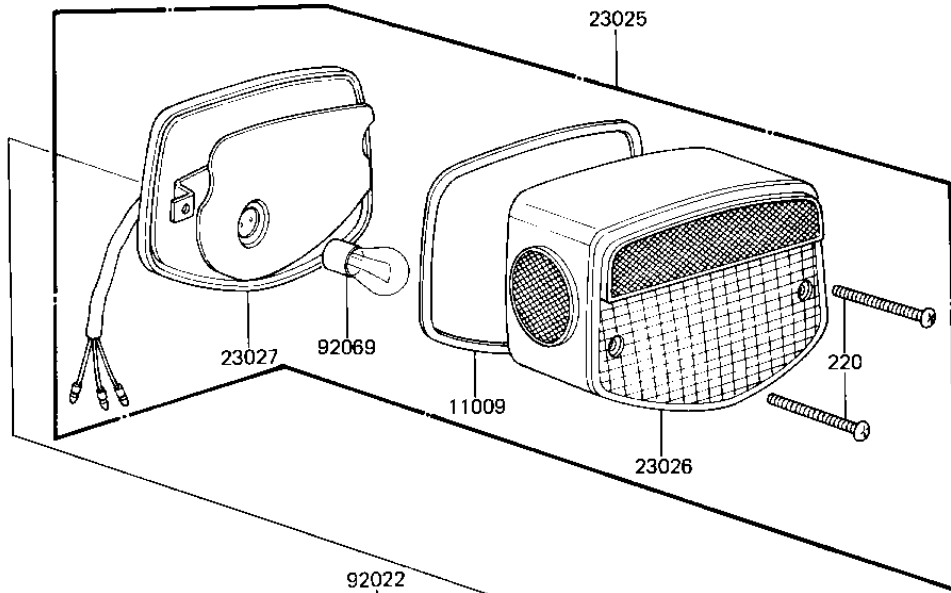

1982 CSR PARTS DIAGRAM

TAILLIGHT (KZ650-H1)

F2720-0003

KZ

1982 CSR PARTS LIST

TAILLIGHT (KZ650-H1)

ITEM NAME	PART NUMBER	QUANTITY
GASKET, TAIL LENS (Ref # 11009)	23028-021	1
TAIL LAMP UNIT (Ref # 23025)	23025-064	1
LENS, TAIL LAMP (Ref # 23026)	23026-034	1
CASE, TAIL LIGHT (Ref # 23027)	23027-041	1
BRACKET, LICENSE PLATE (Ref # 23036)	23036-1028	1
WASHER 6.5X20X1.6T (Ref # 92022)	92022-125	5
COLLAR, 6.8X10X8.5 (Ref # 92027)	92027-129	2
COLLAR 6.8X10X14.5 (Ref # 92027A)	92027-156	3
BULB, 12V 32/3CP (Ref # 92069)	92069-059	1
DAMPER RUBBER (Ref # 92075)	23066-020	2
DAMPER RUBBER (Ref # 92075A)	23066-023	1
DAMPER RUBBER, RR FEND (Ref # 92075B)	35039-004	1
DAMPER RUBBER, RR FEND (Ref # 92075C)	92075-121	3
BOLT-UPSET (Ref # 110)	112G0618	2
BOLT-UPSET (Ref # 110A)	112G0625	3
SCREW-PAN-CROS (Ref # 220)	220R0460	2
WASHER SPRING 6MM (Ref # 461)	461F0600	3