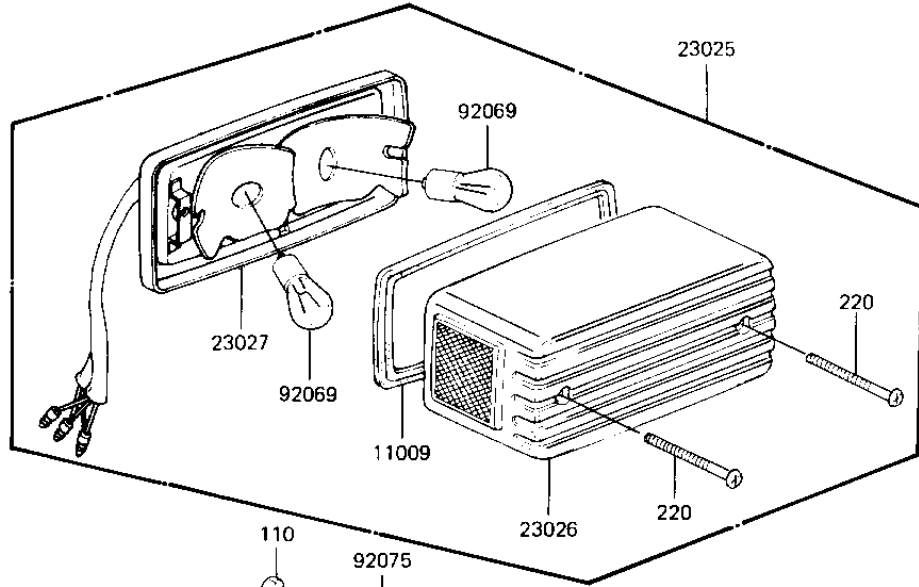

1982 CSR PARTS DIAGRAM

TAILLIGHT (KZ650-H2)

F2720-0057

KZ650

1982 CSR PARTS LIST

TAILLIGHT (KZ650-H2)

ITEM NAME	PART NUMBER	QUANTITY
GASKET, TAIL LAMP (Ref # 11009)	11009-1221	1
LAMP TAIL "220-40896" (Ref # 23025)	23025-1037	1
LENS, TAIL LAMP (Ref # 23026)	23026-1024	1
BODY-COMP TAIL LAMP (Ref # 23027)	23027-1024	1
BRACKET-TAIL LAMP (Ref # 23036)	23036-1033	1
WASHER 6.5X20X1.6T (Ref # 92022)	92022-125	5
COLLAR 6.8X10X14.5 (Ref # 92027)	92027-156	1
COLLAR (Ref # 92027A)	92027-169	4
BULB, 12V 32/3CP (Ref # 92069)	92069-059	2
DAMPER RUBBER (Ref # 92075)	92075-1092	2
DAMPER RUBBER, RR FEND (Ref # 92075A)	92075-121	3
DAMPER (Ref # 92075B)	92075-1282	1
DAMPER (Ref # 92075C)	92075-1283	1
BOLT 6X22 (Ref # 110)	112B0622	2
BOLT-UPSET (Ref # 110A)	112G0625	3
SCREW-PAN-CROS (Ref # 220)	220B0465	2
WASHER SPRING 6MM (Ref # 461)	461F0600	3