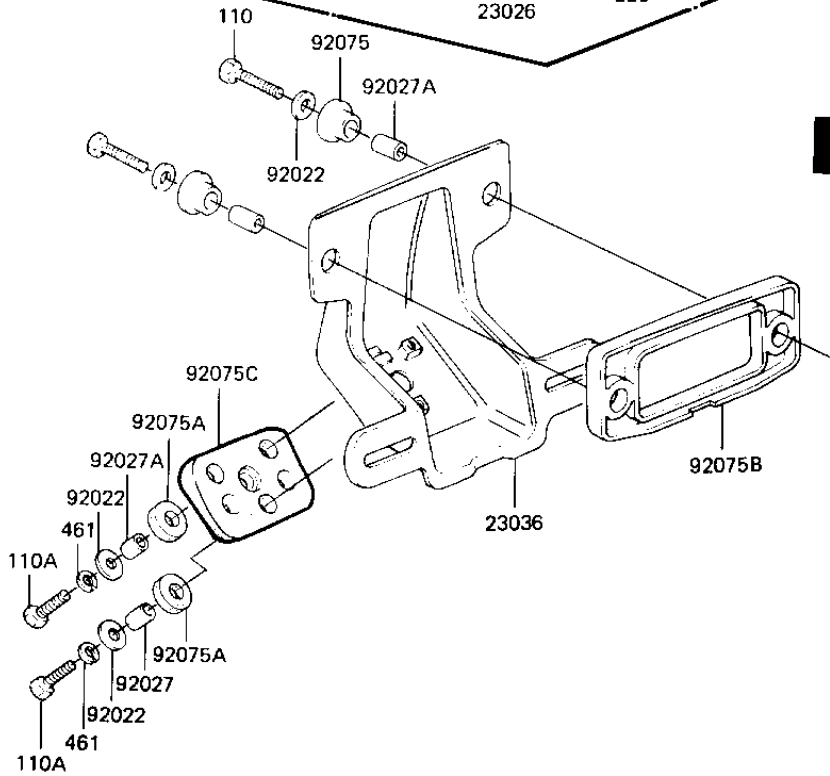

1982 CSR PARTS DIAGRAM

TAILLIGHT (KZ650-H2)

F2720-0057

KZ650

1982 CSR PARTS LIST

TAILLIGHT (KZ650-H2)

ITEM NAME	PART NUMBER	QUANTITY
GASKET, TAIL LAMP (Ref # 11009)	11009-1221	1
LAMP TAIL "220-40896" (Ref # 23025)	23025-1037	1
LENS, TAIL LAMP (Ref # 23026)	23026-1024	1
BODY-COMP TAIL LAMP (Ref # 23027)	23027-1024	1
BRACKET-TAIL LAMP (Ref # 23036)	23036-1033	1
WASHER 6.5X20X1.6T (Ref # 92022)	92022-125	5
COLLAR 6.8X10X14.5 (Ref # 92027)	92027-156	1
COLLAR (Ref # 92027A)	92027-169	4
BULB, 12V 32/3CP (Ref # 92069)	92069-059	2
DAMPER RUBBER (Ref # 92075)	92075-1092	2
DAMPER RUBBER, RR FEND (Ref # 92075A)	92075-121	3
DAMPER (Ref # 92075B)	92075-1282	1
DAMPER (Ref # 92075C)	92075-1283	1
BOLT 6X22 (Ref # 110)	112B0622	2
BOLT-UPSET (Ref # 110A)	112G0625	3
SCREW-PAN-CROS (Ref # 220)	220B0465	2
WASHER SPRING 6MM (Ref # 461)	461F0600	3