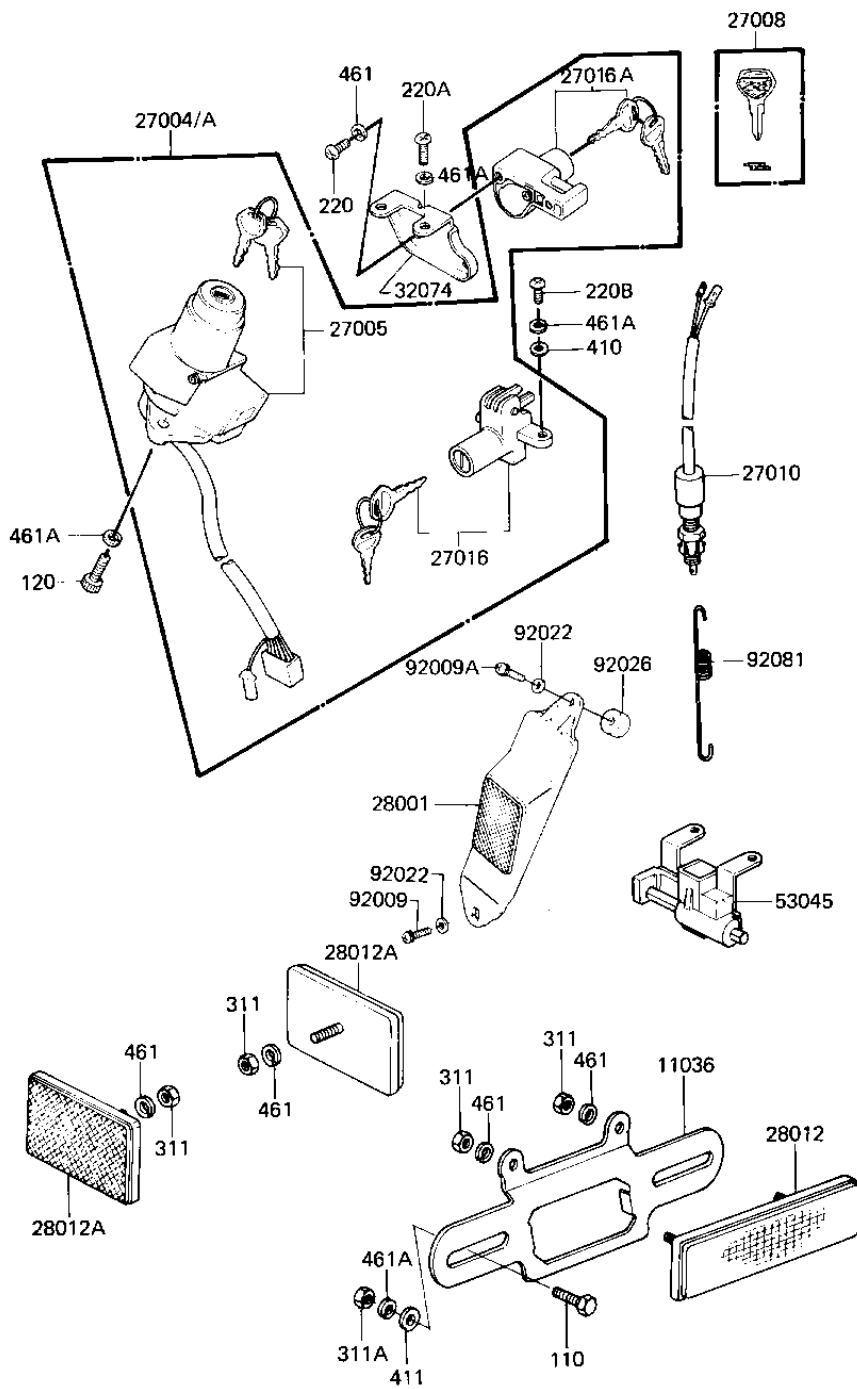

1982 CSR PARTS DIAGRAM

IGNITION SWITCH/LOCKS/REFLECTORS ('81-'8

F2770-0057

1982 CSR PARTS LIST

IGNITION SWITCH/LOCKS/REFLECTORS ('81-'8

ITEM NAME	PART NUMBER	QUANTITY
BRACKET,REFLECTOR,RR (Ref # 11036)	11036-1150	1
SWITCH-ASSY (Ref # 27004A)	27004-5150	1
SWITCH-ASSY-IGNITION (Ref # 27005)	27005-5024	1
KEY-LOCK,BLANK (Ref # 27008)	27008-1103	1
SWITCH,BRAKE LAMP (Ref # 27010)	27010-1019	1
LOCK-ASSY,SEAT (Ref # 27016)	27016-5010	1
LOCK ASSY,HELMET (Ref # 27016A)	27016-5038	1
REFLECTOR,REAR REFLEX (Ref # 28012)	28012-1005	1
REFLECTOR-REFLEX (Ref # 28012A)	28012-1009	2
BRACKET-LOCK,HELMET (Ref # 32074)	32074-1022	1
HOOK ASSY,HELMET (Ref # 53045)	53045-1001	1
SPRING,BRAKE LIGHT SW (Ref # 92081)	27011-015	1
BOLT-UPSET,6X12 (Ref # 110)	112G0612	2
BOLT-SOCKET,6X16,BLAC (Ref # 120)	120S0616	2
SCREW PAN HEAD 5X8 (Ref # 220)	220B0508	2
SCREW PAN HEAD 6X12 (Ref # 220A)	220B0612	2
SCREW PAN HEAD 6X14 (Ref # 220B)	220B0614	1
NUT,5MM (Ref # 311)	311B0500	4
NUT 6MM (Ref # 311A)	311B0600	2
WASHER PLAIN 6MM (Ref # 410)	410B0600	1
WASHER PLAIN 6MM (Ref # 411)	411B0600	2
WASHER SPRING 5MM (Ref # 461)	461F0500	6
WASHER SPRING 6MM (Ref # 461A)	461F0600	7