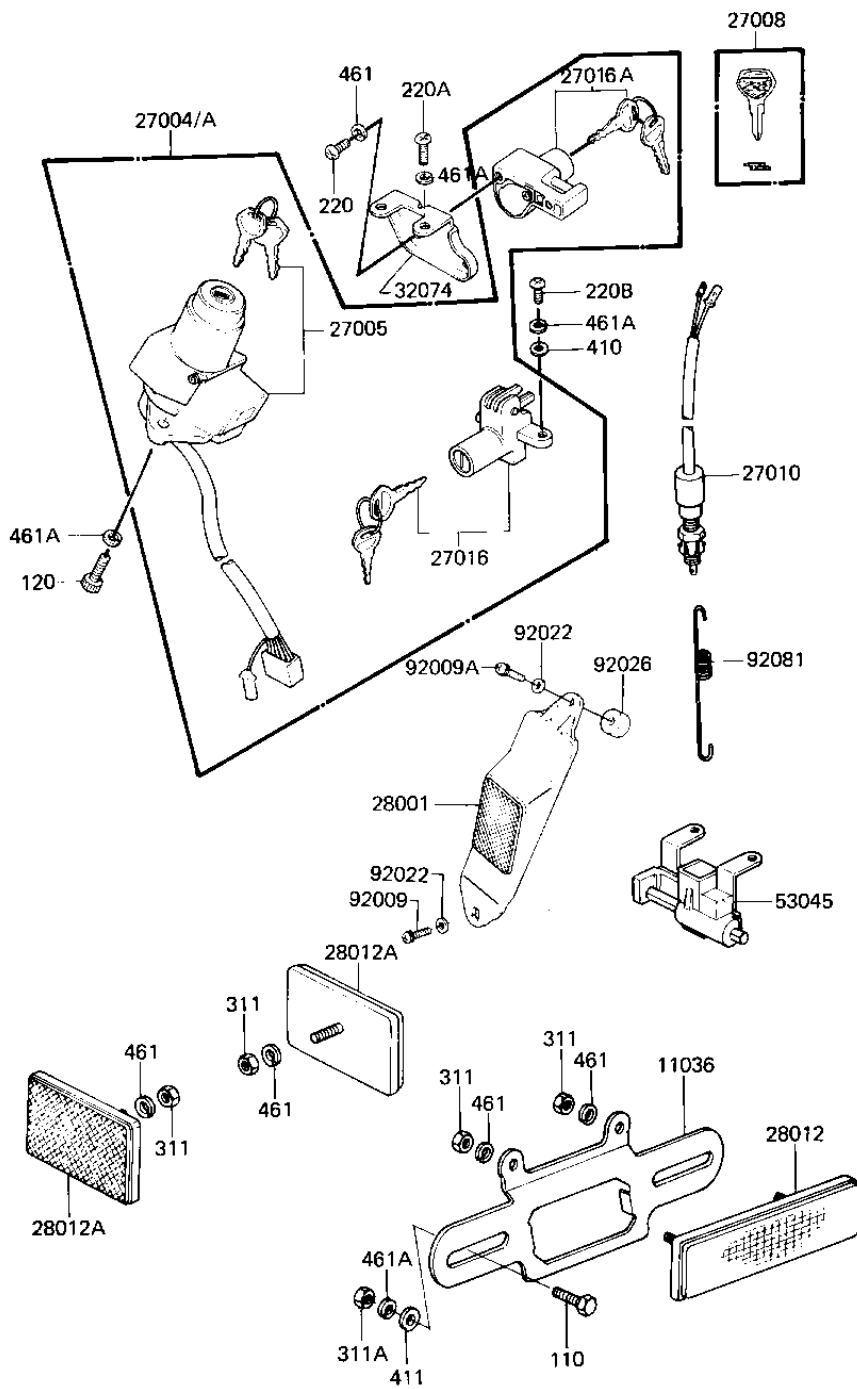

# 1982 CSR PARTS DIAGRAM

IGNITION SWITCH/LOCKS/REFLECTORS ('81-'8

F2770-0057

# 1982 CSR PARTS LIST

## IGNITION SWITCH/LOCKS/REFLECTORS ('81-'8

ITEM NAME	PART NUMBER	QUANTITY
BRACKET,REFLECTOR,RR (Ref # 11036)	11036-1150	1
SWITCH-ASSY (Ref # 27004A)	27004-5150	1
SWITCH-ASSY-IGNITION (Ref # 27005)	27005-5024	1
KEY-LOCK,BLANK (Ref # 27008)	27008-1103	1
SWITCH,BRAKE LAMP (Ref # 27010)	27010-1019	1
LOCK-ASSY,SEAT (Ref # 27016)	27016-5010	1
LOCK ASSY,HELMET (Ref # 27016A)	27016-5038	1
REFLECTOR,REAR REFLEX (Ref # 28012)	28012-1005	1
REFLECTOR-REFLEX (Ref # 28012A)	28012-1009	2
BRACKET-LOCK,HELMET (Ref # 32074)	32074-1022	1
HOOK ASSY,HELMET (Ref # 53045)	53045-1001	1
SPRING,BRAKE LIGHT SW (Ref # 92081)	27011-015	1
BOLT-UPSET,6X12 (Ref # 110)	112G0612	2
BOLT-SOCKET,6X16,BLAC (Ref # 120)	120S0616	2
SCREW PAN HEAD 5X8 (Ref # 220)	220B0508	2
SCREW PAN HEAD 6X12 (Ref # 220A)	220B0612	2
SCREW PAN HEAD 6X14 (Ref # 220B)	220B0614	1
NUT,5MM (Ref # 311)	311B0500	4
NUT 6MM (Ref # 311A)	311B0600	2
WASHER PLAIN 6MM (Ref # 410)	410B0600	1
WASHER PLAIN 6MM (Ref # 411)	411B0600	2
WASHER SPRING 5MM (Ref # 461)	461F0500	6
WASHER SPRING 6MM (Ref # 461A)	461F0600	7