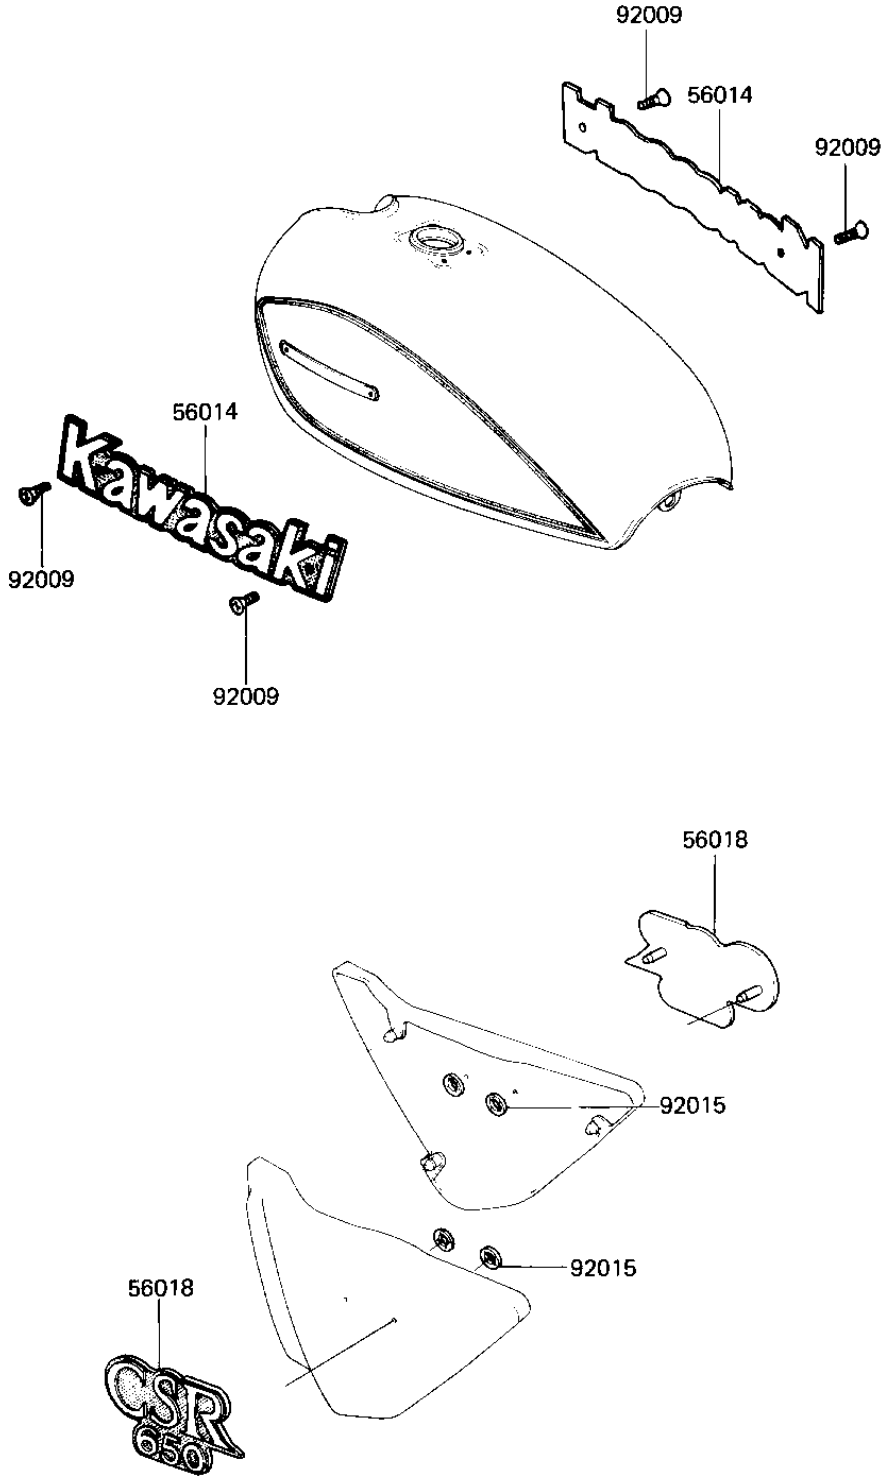

# 1982 CSR PARTS DIAGRAM

LABELS ('81-'82 H1/H2)

# 1982 CSR PARTS LIST

LABELS ('81-'82 H1/H2)

ITEM NAME	PART NUMBER	QUANTITY
EMBLEM,FUEL TANK (Ref # 56014)	56014-1042	2
MARK,SIDE COVER (Ref # 56018)	56018-1213	2
SCREW-CSK-CROS (Ref # 92009)	221C0306	4
NUT,LOCK,3MM (Ref # 92015)	92018-005	4