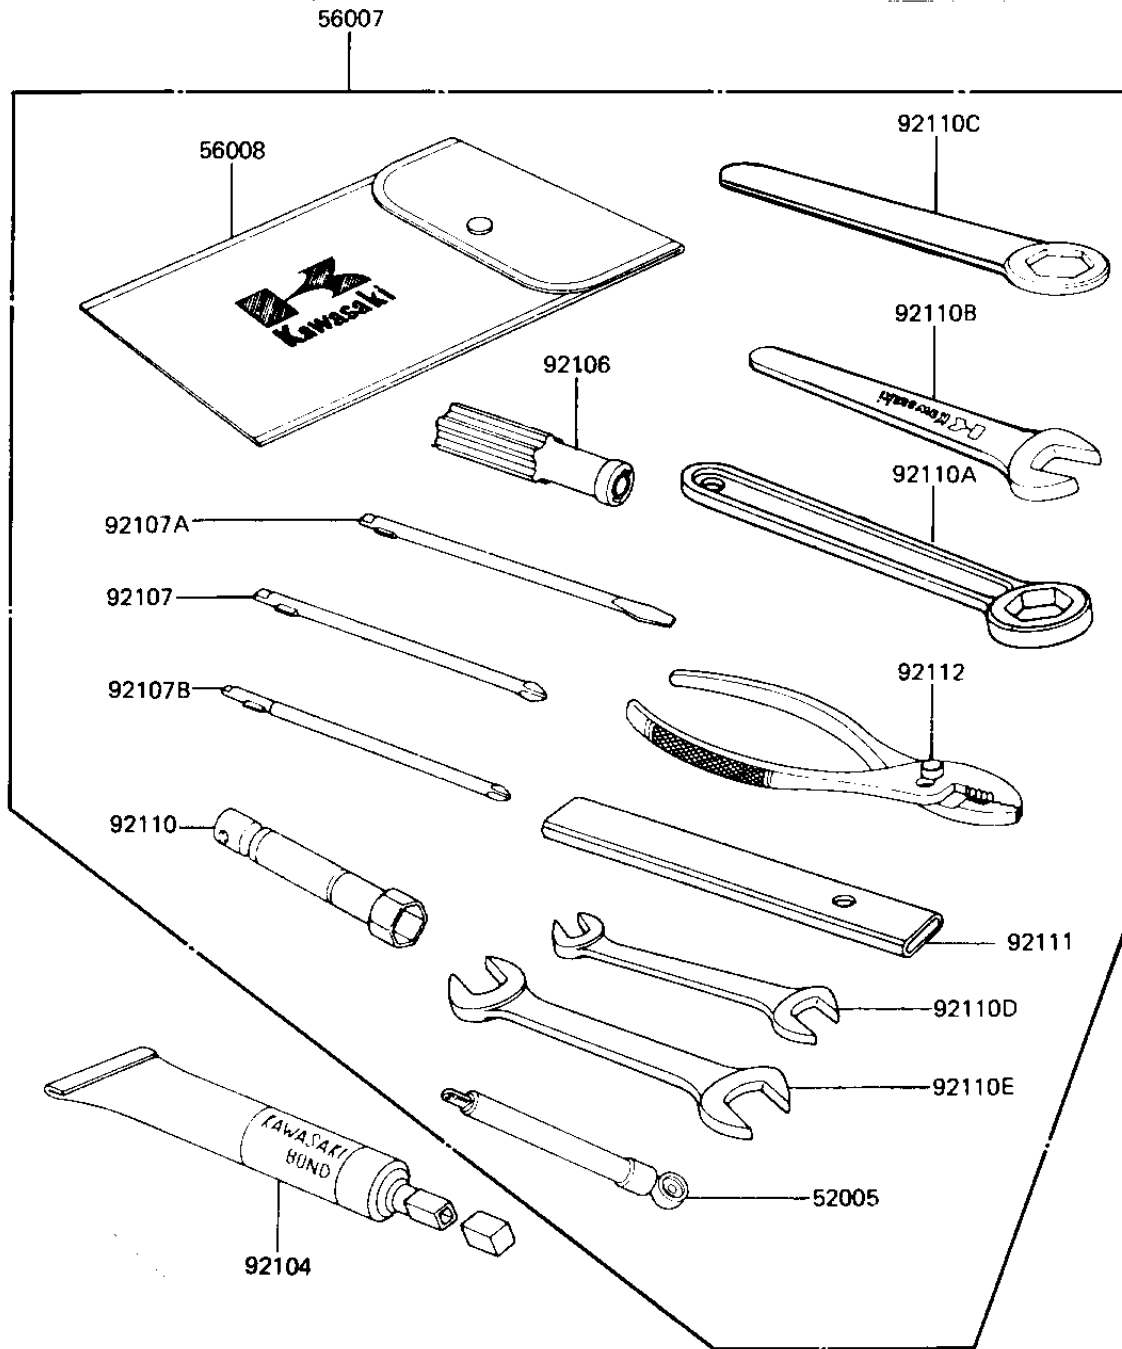

# 1982 CSR PARTS DIAGRAM

OWNER TOOLS ('81-'82 H1/H2)

# 1982 CSR PARTS LIST

## OWNER TOOLS ('81-'82 H1/H2)

ITEM NAME	PART NUMBER	QUANTITY
GAUGE,AIR,3.5KG/CM2 (Ref # 52005)	52005-1031	1
TOOLKIT (Ref # 56007)	56007-1071	1
BAG,TOOL (Ref # 56008)	56008-009	1
LIQUID GASKET (Ref # 92104)	92104-002	1
GRIP,SCREW DRIVER (Ref # 92106)	92106-1001	1
TOOL-DRIVER (Ref # 92107)	92107-1052	1
92107-1052 (Canada) (Ref # 92107A)	92107-007	1
92107-1002 (Canada) (Ref # 92107B)	92107-008	1
WRENCH,SPARK PLUG (Ref # 92110)	92108-008	1
TOOL-WRENCH,BOX END,2 (Ref # 92110A)	92110-1147	1
WRENCH,OPEN END,19M/M (Ref # 92110B)	92110-1004	1
TOOL-WRENCH,BOX END,2 (Ref # 92110C)	92110-1148	1
TOOL-WRENCH,OPEN END (Ref # 92110D)	92110-1038	1
TOOL-WRENCH,OPEN END, (Ref # 92110E)	92110-1153	1
TOOL-WRENCH,OPEN END, (Ref # 92111)	92111-004	1
PLIERS,160MM (Ref # 92112)	92112-003	1