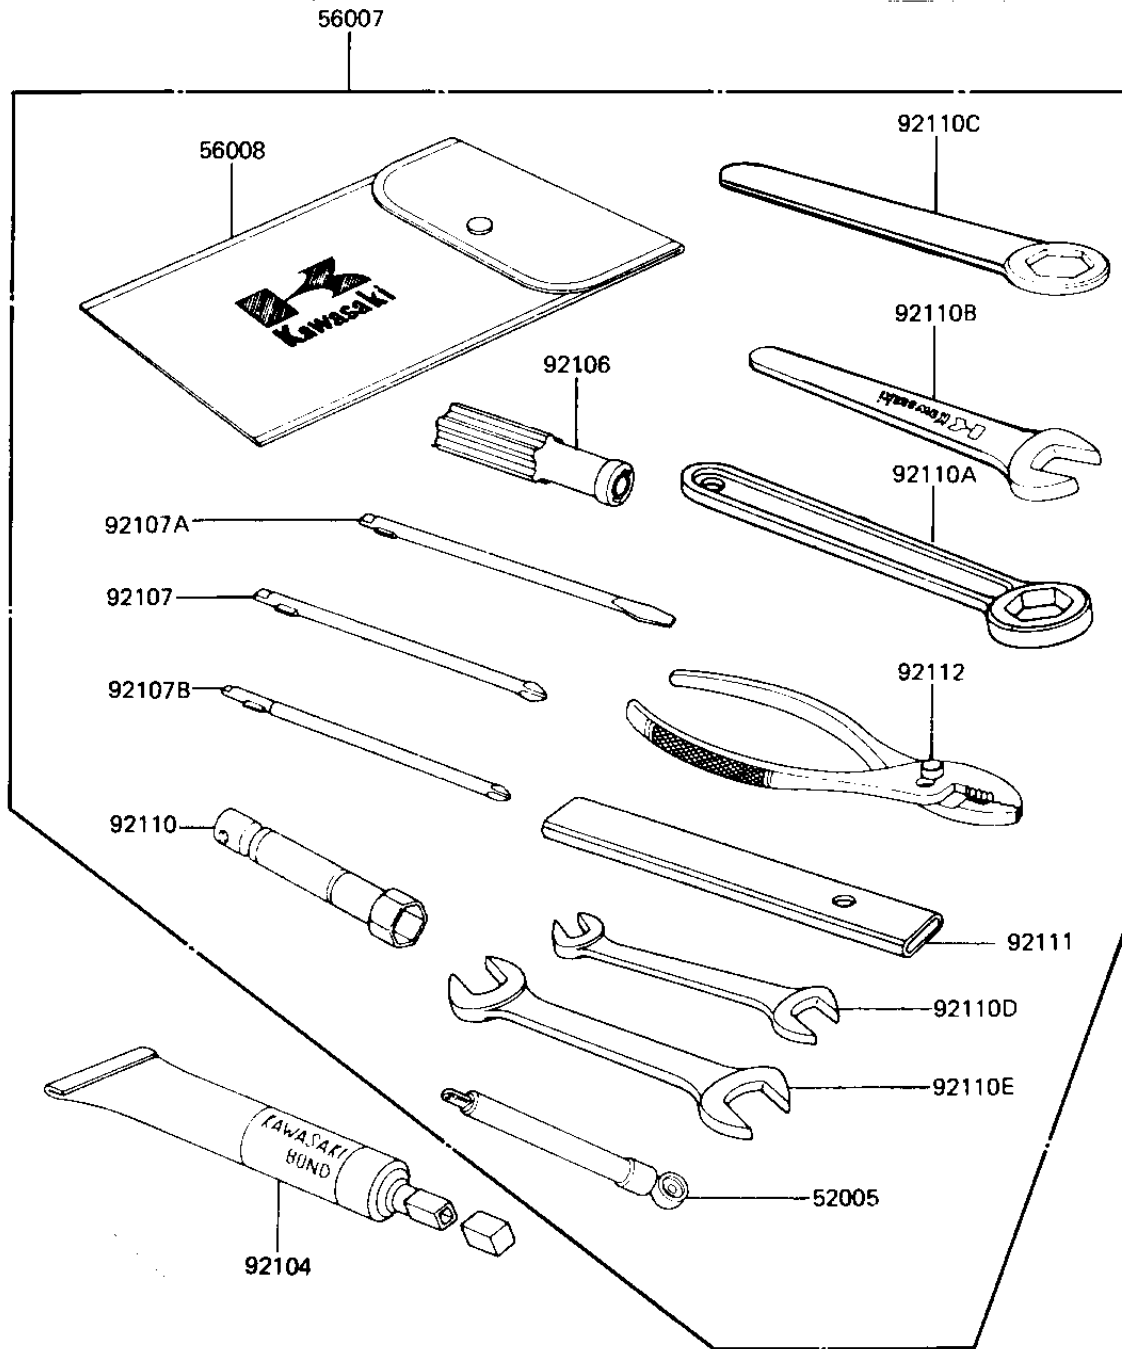

1982 CSR PARTS DIAGRAM

OWNER TOOLS ('81-'82 H1/H2)

1982 CSR PARTS LIST

OWNER TOOLS ('81-'82 H1/H2)

| ITEM NAME | PART NUMBER | QUANTITY |
|--------------------------------------|-------------|----------|
| GAUGE,AIR,3.5KG/CM2 (Ref # 52005) | 52005-1031 | 1 |
| TOOLKIT (Ref # 56007) | 56007-1071 | 1 |
| BAG,TOOL (Ref # 56008) | 56008-009 | 1 |
| LIQUID GASKET (Ref # 92104) | 92104-002 | 1 |
| GRIP,SCREW DRIVER (Ref # 92106) | 92106-1001 | 1 |
| TOOL-DRIVER (Ref # 92107) | 92107-1052 | 1 |
| 92107-1052 (Canada) (Ref # 92107A) | 92107-007 | 1 |
| 92107-1002 (Canada) (Ref # 92107B) | 92107-008 | 1 |
| WRENCH,SPARK PLUG (Ref # 92110) | 92108-008 | 1 |
| TOOL-WRENCH,BOX END,2 (Ref # 92110A) | 92110-1147 | 1 |
| WRENCH,OPEN END,19M/M (Ref # 92110B) | 92110-1004 | 1 |
| TOOL-WRENCH,BOX END,2 (Ref # 92110C) | 92110-1148 | 1 |
| TOOL-WRENCH,OPEN END (Ref # 92110D) | 92110-1038 | 1 |
| TOOL-WRENCH,OPEN END, (Ref # 92110E) | 92110-1153 | 1 |
| TOOL-WRENCH,OPEN END, (Ref # 92111) | 92111-004 | 1 |
| PLIERS,160MM (Ref # 92112) | 92112-003 | 1 |