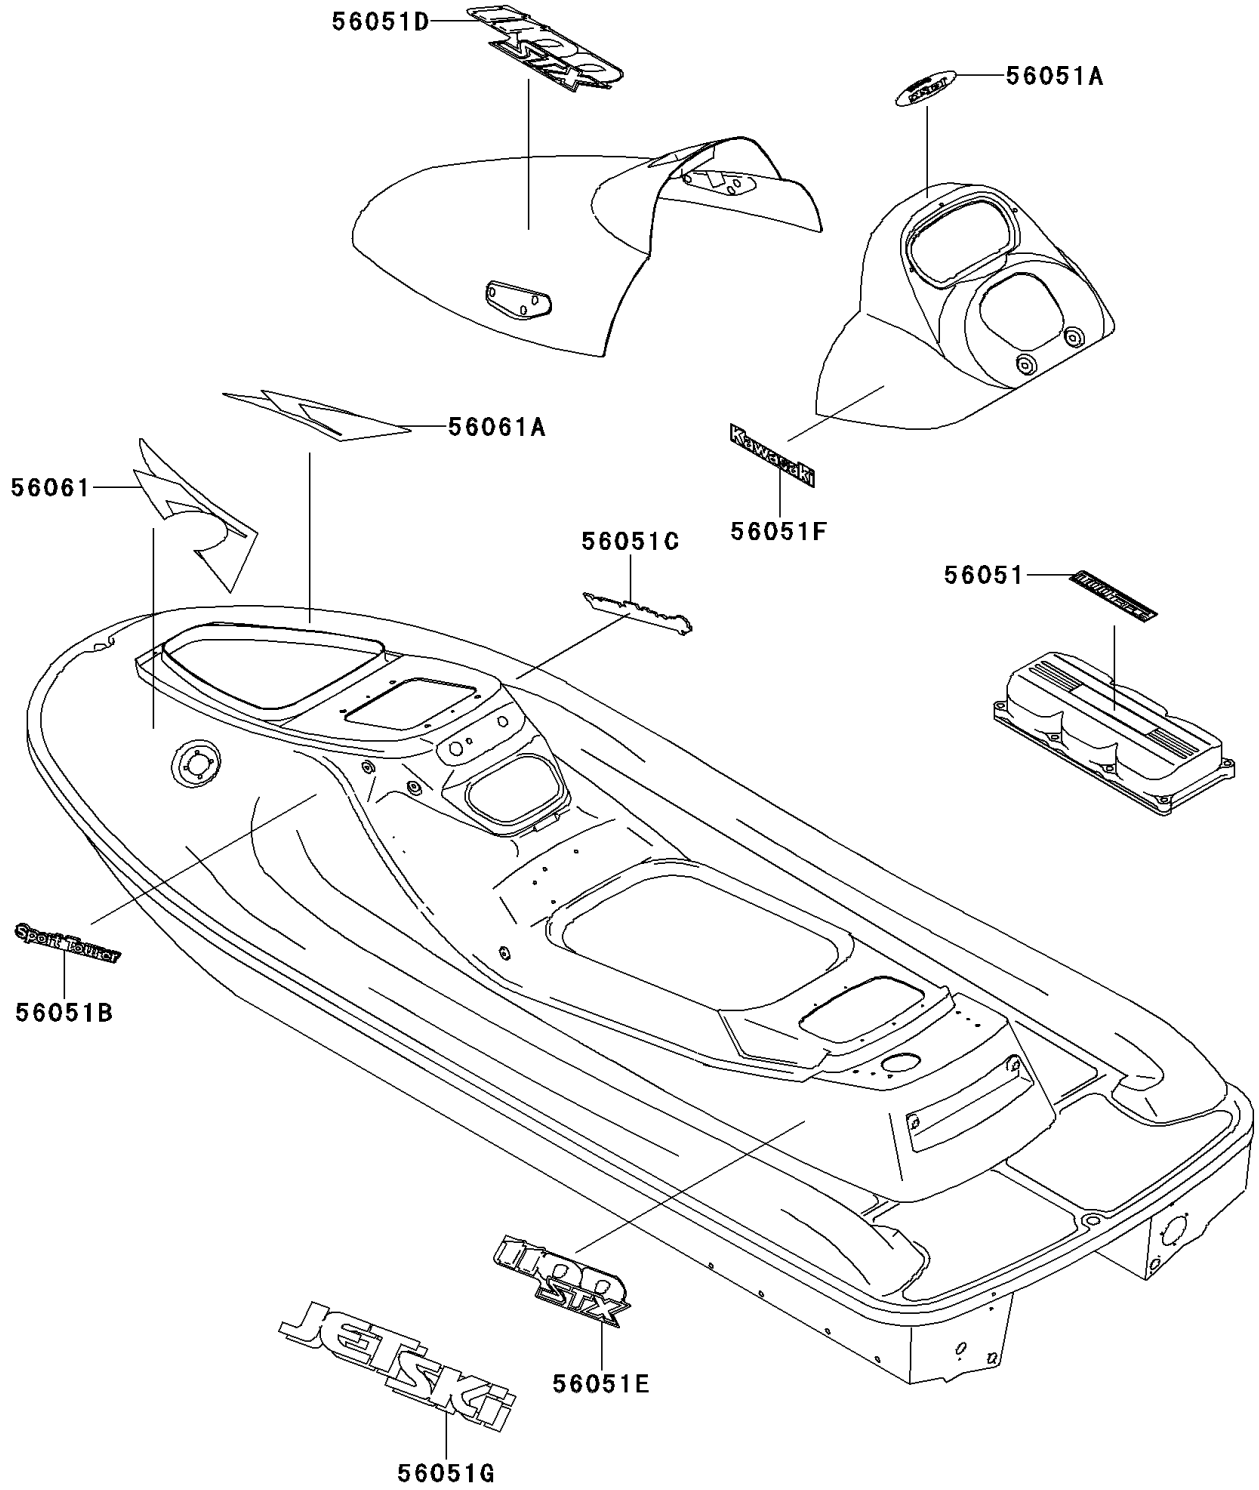

1997 1100 STX PARTS DIAGRAM

Decals

F3880

1997 1100 STX PARTS LIST

Decals

ITEM NAME	PART NUMBER	QUANTITY
MARK,1100 TRIPLE (Ref # 56051)	56051-3747	1
MARK,HANDLE COVER,JET SKI (Ref # 56051A)	56051-3751	1
MARK,DECK,LH,SPORT TOURER (Ref # 56051B)	56051-3765	1
MARK,DECK,RH,SPORT TOURER (Ref # 56051C)	56051-3766	1
MARK,HATCH COVER,1100 STX (Ref # 56051D)	56051-3767	1
MARK,DECK,1100 STX (Ref # 56051E)	56051-3768	2
MARK,HANDLE COVER,KAWASAKI (Ref # 56051F)	56051-3769	1
MARK,HULL,JET SKI (Ref # 56051G)	56051-3775	2
PATTERN,DECK,FR,LH (Ref # 56061)	56061-3814	1
PATTERN,DECK,FR,RH (Ref # 56061A)	56061-3815	1