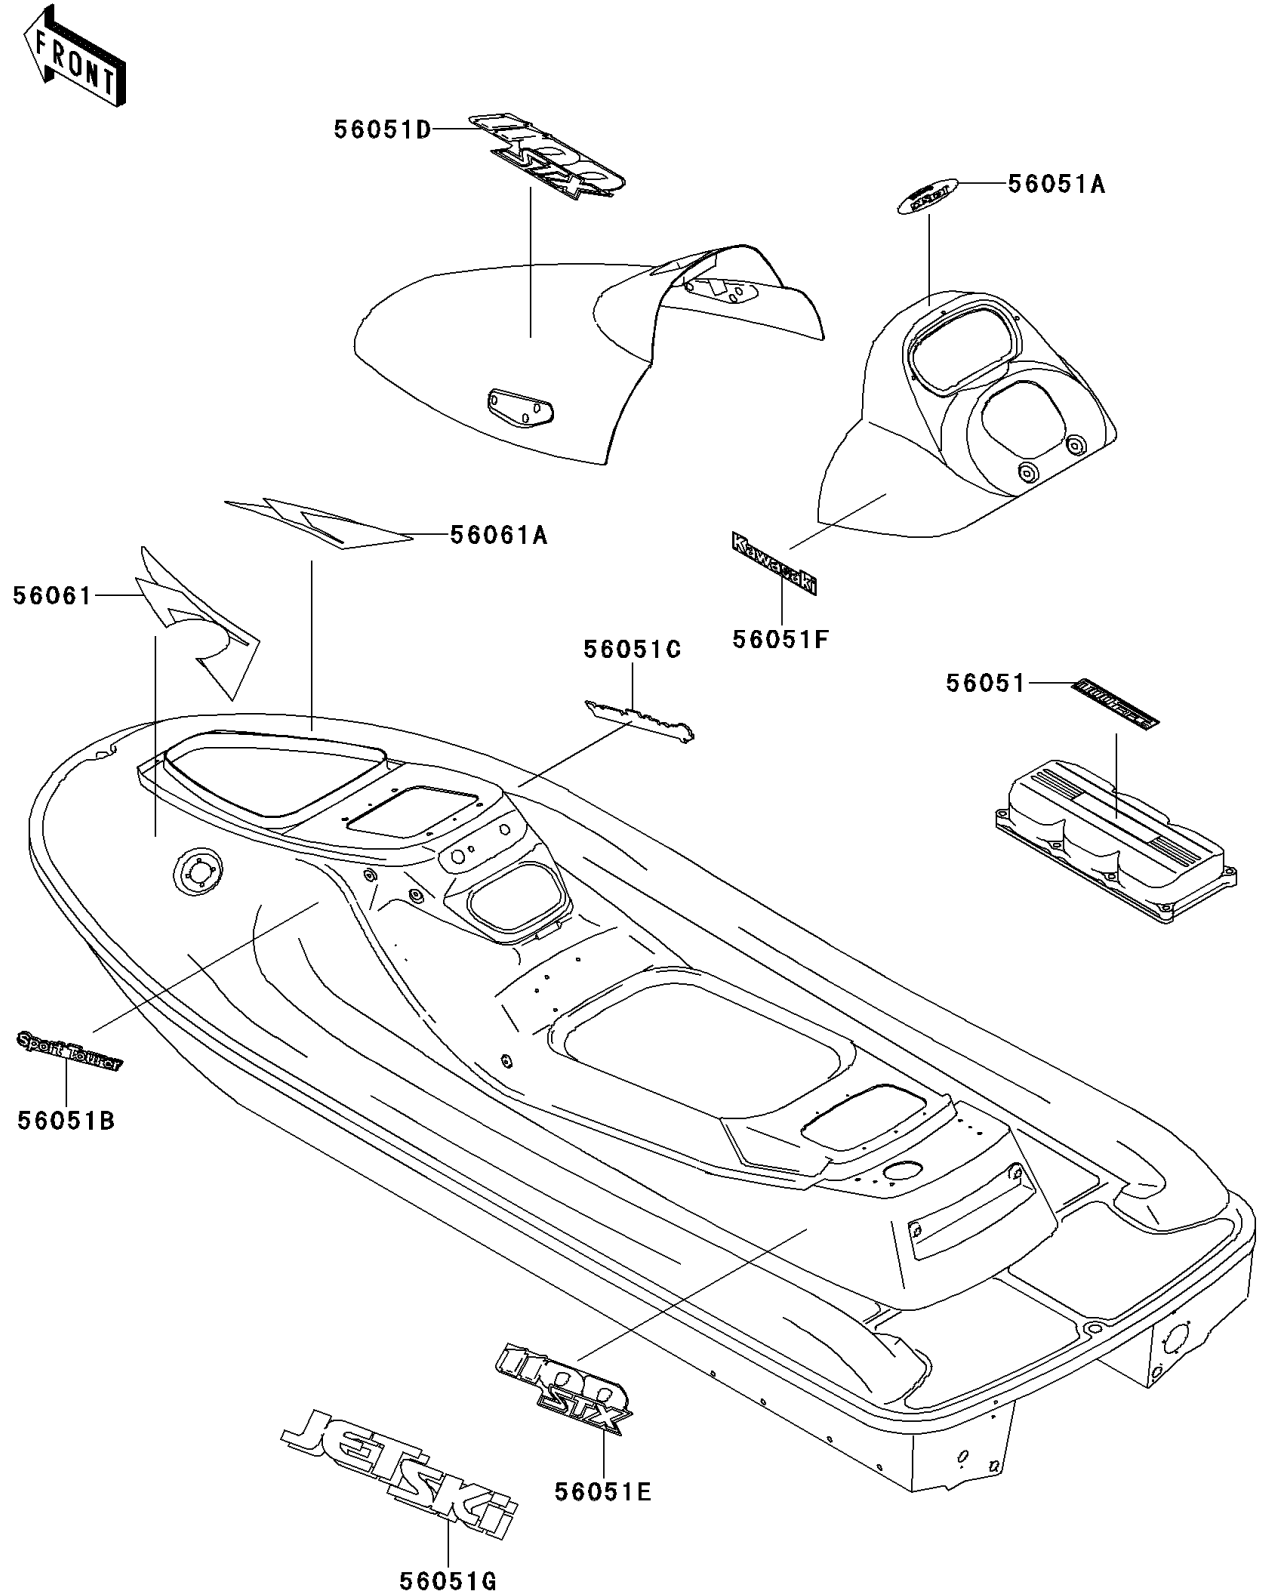

1997 1100 STX PARTS DIAGRAM

Decals

F3880

1997 1100 STX PARTS LIST

Decals

ITEM NAME	PART NUMBER	QUANTITY
MARK,1100 TRIPLE (Ref # 56051)	56051-3747	1
MARK,HANDLE COVER,JET SKI (Ref # 56051A)	56051-3751	1
MARK,DECK,LH,SPORT TOURER (Ref # 56051B)	56051-3765	1
MARK,DECK,RH,SPORT TOURER (Ref # 56051C)	56051-3766	1
MARK,HATCH COVER,1100 STX (Ref # 56051D)	56051-3767	1
MARK,DECK,1100 STX (Ref # 56051E)	56051-3768	2
MARK,HANDLE COVER,KAWASAKI (Ref # 56051F)	56051-3769	1
MARK,HULL,JET SKI (Ref # 56051G)	56051-3775	2
PATTERN,DECK,FR,LH (Ref # 56061)	56061-3814	1
PATTERN,DECK,FR,RH (Ref # 56061A)	56061-3815	1