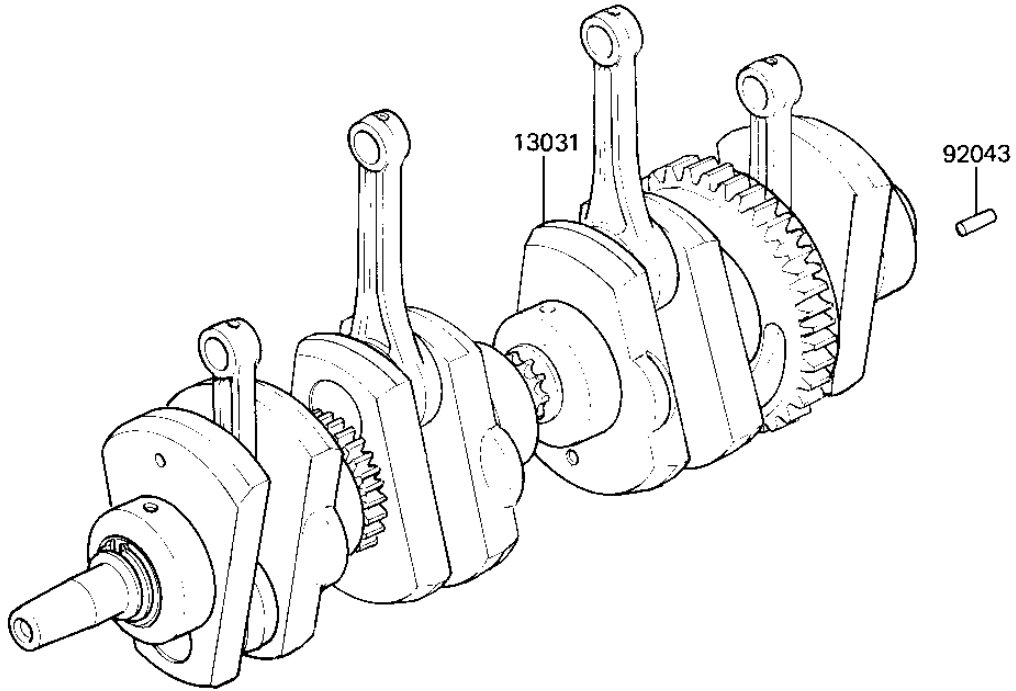

# 1982 CSR PARTS DIAGRAM

CRANKSHAFT

# 1982 CSR PARTS LIST

## CRANKSHAFT

ITEM NAME	PART NUMBER	QUANTITY
CRANKSHAFT-COMP (Ref # 13031)	13031-1046	1
PIN-SPRING,4X8 (Ref # 92043)	555A0408	1