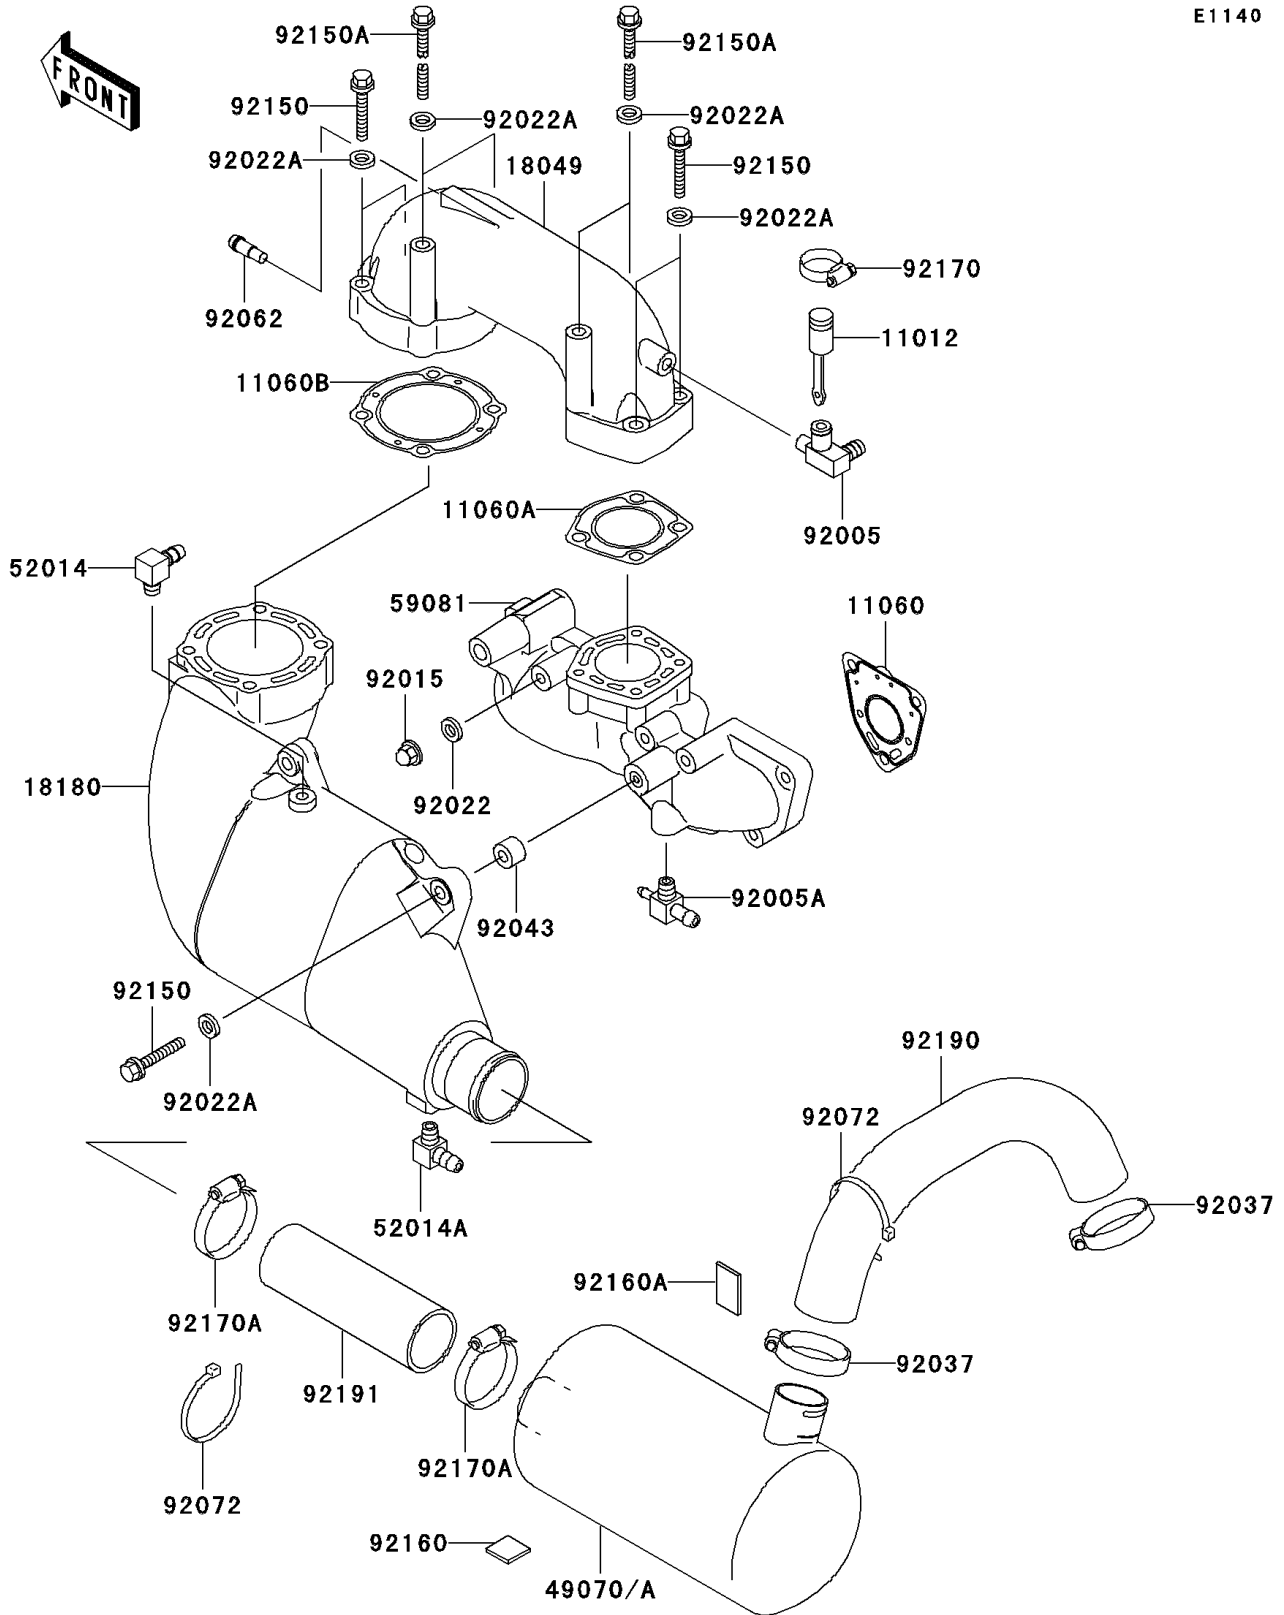

1998 1100 STX PARTS DIAGRAM

Muffler(s)

E1140

1998 1100 STX PARTS LIST

Muffler(s)

ITEM NAME	PART NUMBER	QUANTITY
CAP (Ref # 11012)	11012-3757	1
GASKET (Ref # 11060)	11060-3767	3
GASKET,MANIFOLD (Ref # 11060A)	11060-3768	1
GASKET,MUFFLER (Ref # 11060B)	11060-3769	1
PIPE-EXHAUST (Ref # 18049)	18049-3764	1
BODY-MUFFLER (Ref # 18180)	18180-3714	1
MUFFLER-COMP (Ref # 49070)	49070-3725	1
ELBOW (Ref # 52014)	52014-3709	1
ELBOW (Ref # 52014A)	52014-3711	1
MANIFOLD-EXHAUST (Ref # 59081)	59081-3726	1
FITTING (Ref # 92005)	92005-3715	1
FITTING (Ref # 92005A)	92005-3720	1
NUT,CAP,8MM (Ref # 92015)	92015-1371	9
WASHER,8.2X18X1.5 (Ref # 92022)	92022-1964	9
WASHER,10.2X20X1.5 (Ref # 92022A)	92022-3742	10
CLAMP (Ref # 92037)	92037-3738	2
PIN,11X14X12.3 (Ref # 92043)	92043-1266	2
NOZZLE (Ref # 92062)	92062-3705	1
BAND,L=368.3 (Ref # 92072)	92072-3808	2
BOLT,10X50 (Ref # 92150)	92150-3819	6
BOLT,10X125 (Ref # 92150A)	92150-3825	4
DAMPER,25X25 (Ref # 92160)	92160-3864	1
DAMPER,40X25 (Ref # 92160A)	92160-3865	1
CLAMP (Ref # 92170)	92170-3729	1
CLAMP (Ref # 92170A)	92170-3754	2
TUBE,MUFFLER-TAILPIPE (Ref # 92190)	92190-3938	1
TUBE,CHAMBER-WATER PUMP (Ref # 92191)	92191-3786	1