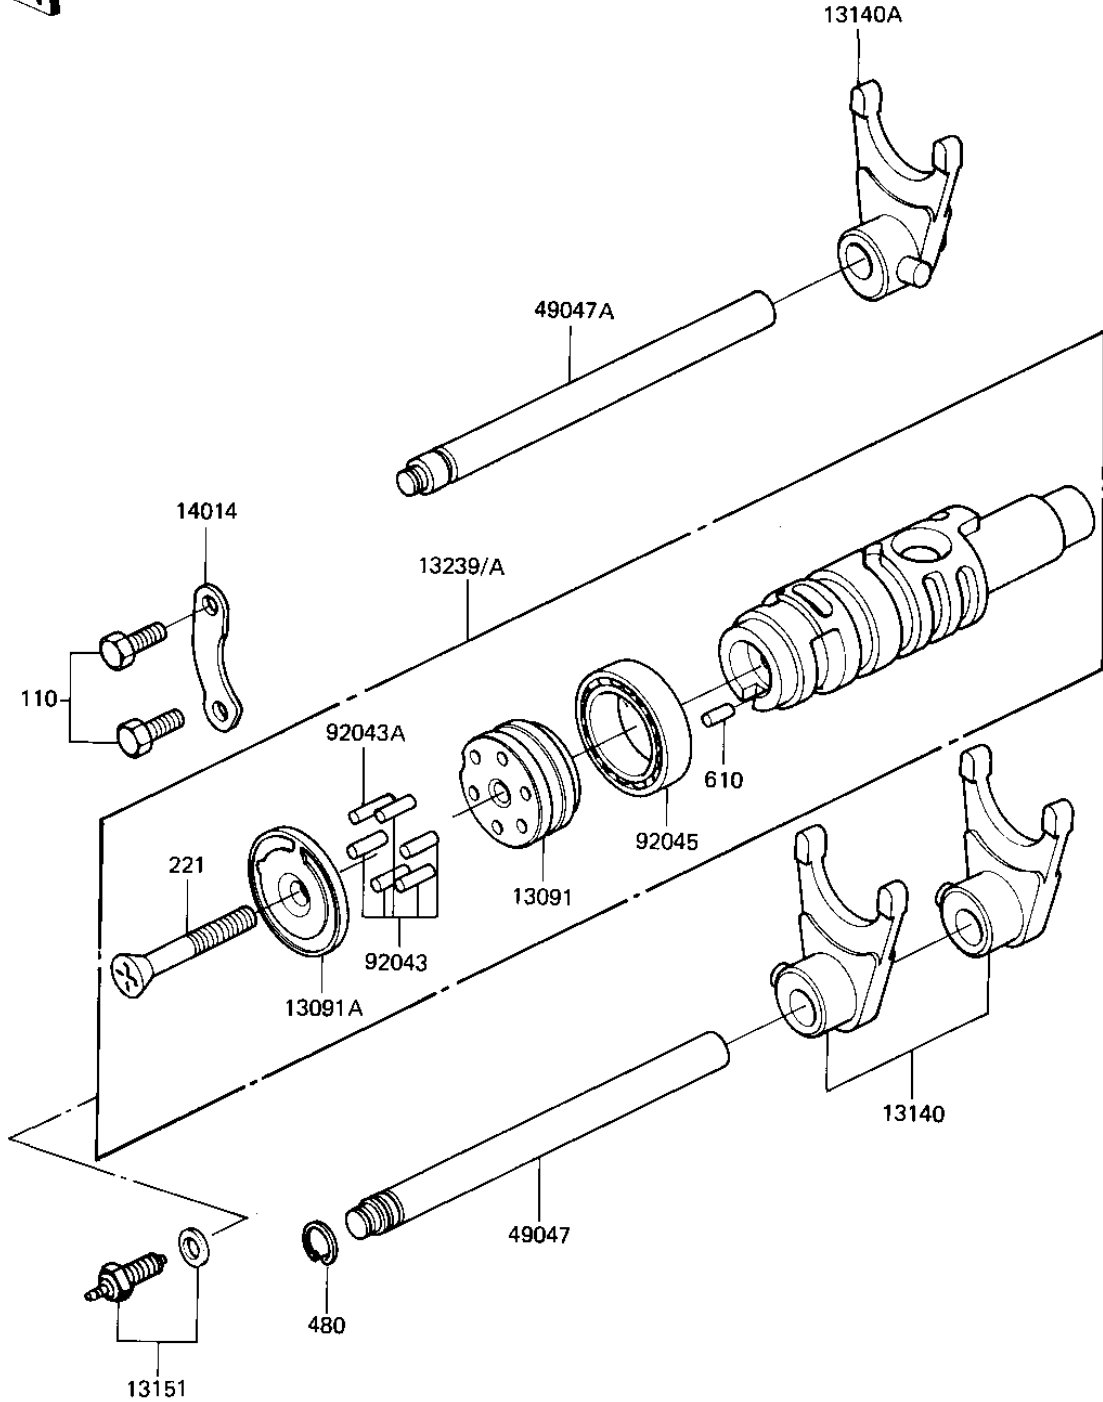

1981 CSR PARTS DIAGRAM

GEAR CHANGE DRUM & FORKS

E1362-0022

1981 CSR PARTS LIST

GEAR CHANGE DRUM & FORKS

ITEM NAME	PART NUMBER	QUANTITY
HOLDER,CHANGE DRUM PI (Ref # 13091)	13091-1087	2
HOLDER,CHANGE DRUM (Ref # 13091A)	13091-1088	2
FORK-SHIFT (Ref # 13140)	13140-1045	2
FORK-SHIFT (Ref # 13140A)	13140-1046	1
SWITCH,NEUTRAL (Ref # 13151)	13151-5003	1
DRUM-ASSY-CHANGE (Ref # 13239)	13239-1107	1
DRUM-ASSY-CHANGE (Ref # 13239A)	13239-1107	1
UNAVAILABLE IN PRICE BOOK (Ref # 14014)	1401441015	1
ROD-SHIFT (Ref # 49047)	49047-1019	1
ROD-SHIFT (Ref # 49047A)	49047-1014	1
PIN GEAR CHANGE DRUM (Ref # 92043)	92042-014	10
PIN-CHANGE DRUM (Ref # 92043A)	92042-020	2
BEARING-BALL,6806 (Ref # 92045)	92045-1035	2
BOLT-UPSET,6X16 (Ref # 110)	112G0616	2
UNAVAILABLE IN PRICE BOOK (Ref # 221)	22180645	2
UNAVAILABLE IN PRICE BOOK (Ref # 480)	48001200	1
PIN DOWEL 4X10 (Ref # 610)	610A0410	2