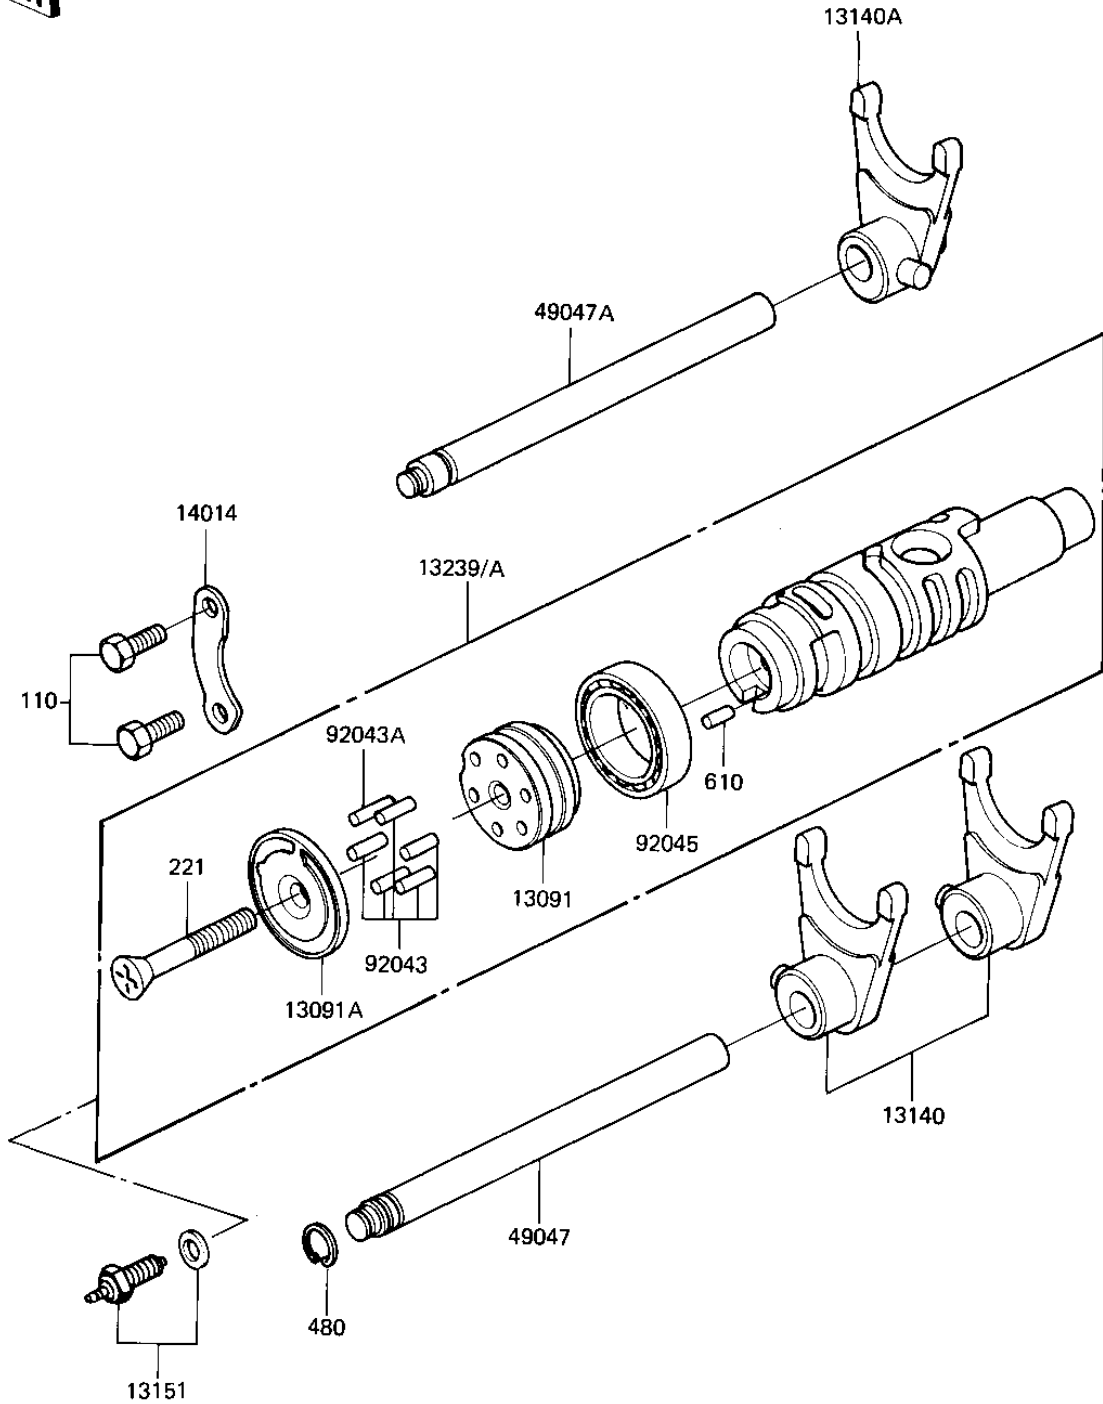

# 1981 CSR PARTS DIAGRAM

## GEAR CHANGE DRUM & FORKS

E1362-0022

# 1981 CSR PARTS LIST

## GEAR CHANGE DRUM & FORKS

ITEM NAME	PART NUMBER	QUANTITY
HOLDER,CHANGE DRUM PI (Ref # 13091)	13091-1087	2
HOLDER,CHANGE DRUM (Ref # 13091A)	13091-1088	2
FORK-SHIFT (Ref # 13140)	13140-1045	2
FORK-SHIFT (Ref # 13140A)	13140-1046	1
SWITCH,NEUTRAL (Ref # 13151)	13151-5003	1
DRUM-ASSY-CHANGE (Ref # 13239)	13239-1107	1
DRUM-ASSY-CHANGE (Ref # 13239A)	13239-1107	1
UNAVAILABLE IN PRICE BOOK (Ref # 14014)	1401441015	1
ROD-SHIFT (Ref # 49047)	49047-1019	1
ROD-SHIFT (Ref # 49047A)	49047-1014	1
PIN GEAR CHANGE DRUM (Ref # 92043)	92042-014	10
PIN-CHANGE DRUM (Ref # 92043A)	92042-020	2
BEARING-BALL,6806 (Ref # 92045)	92045-1035	2
BOLT-UPSET,6X16 (Ref # 110)	112G0616	2
UNAVAILABLE IN PRICE BOOK (Ref # 221)	22180645	2
UNAVAILABLE IN PRICE BOOK (Ref # 480)	48001200	1
PIN DOWEL 4X10 (Ref # 610)	610A0410	2