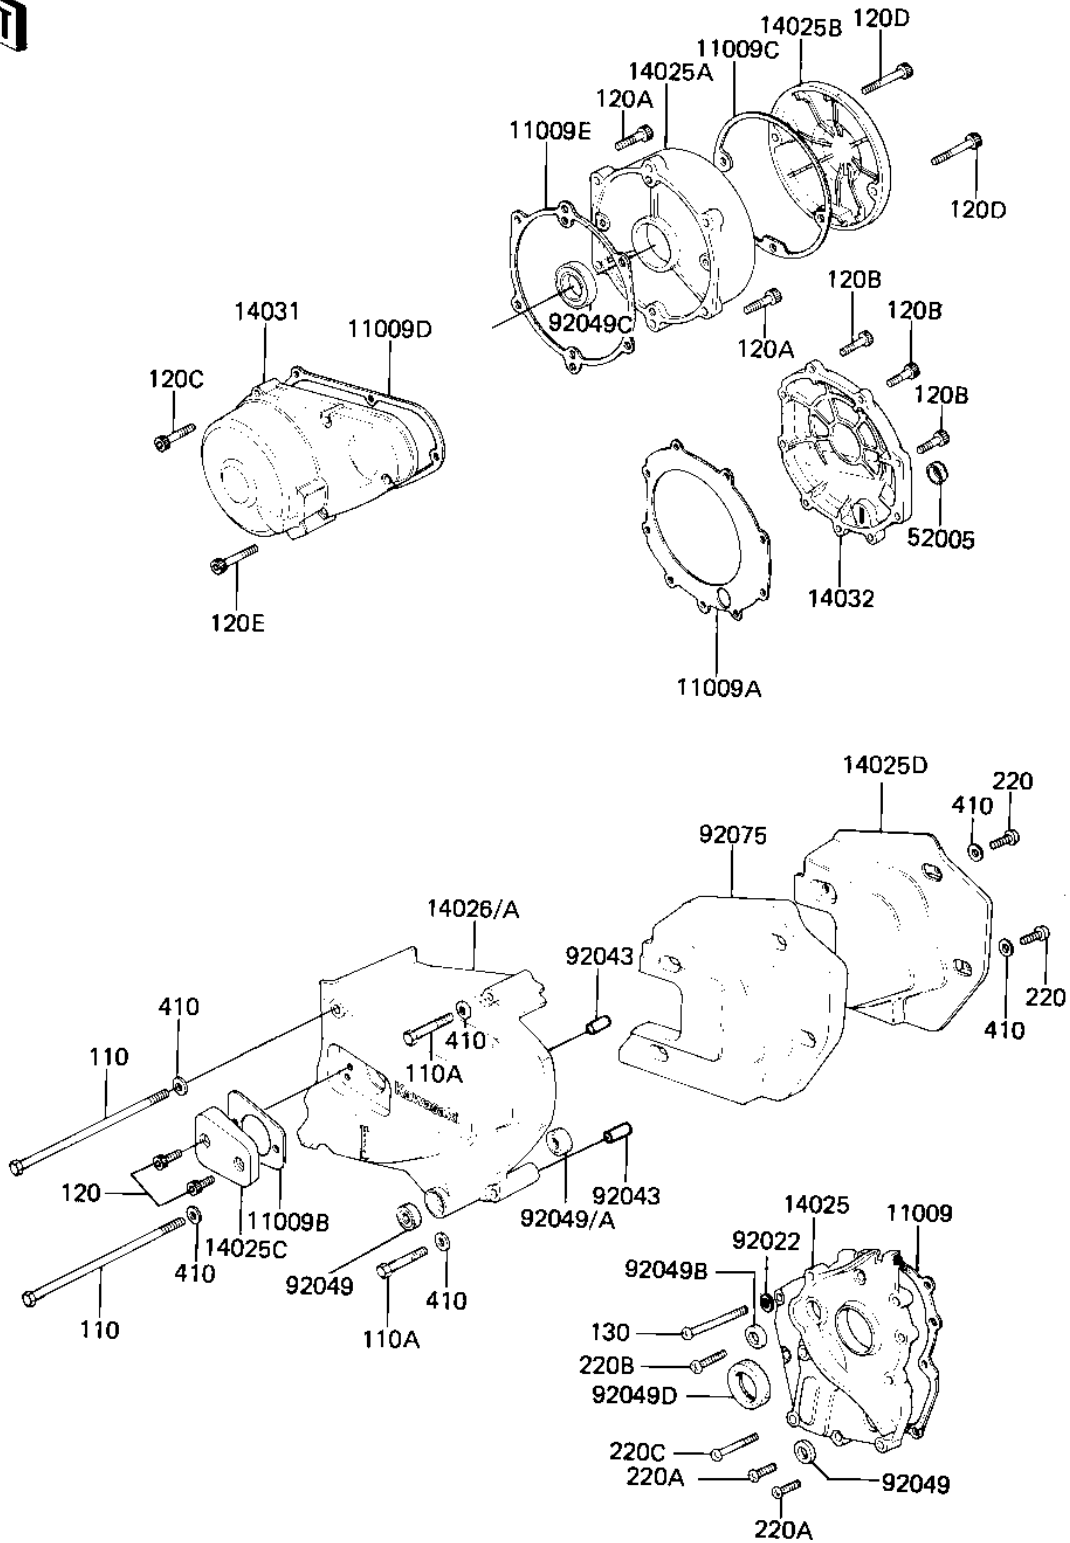

# 1981 CSR PARTS DIAGRAM

ENGINE COVERS

E1431-0035

# 1981 CSR PARTS LIST

## ENGINE COVERS

| ITEM NAME                             | PART NUMBER | QUANTITY |
|---------------------------------------|-------------|----------|
| BOLT,SOCKET,6X40 (Ref # 120E)         | 120P0640    | 2        |
| BOLT,FLANGED,6X55 (Ref # 130)         | 130G0655    | 1        |
| UNAVAILABLE IN PRICE BOOK (Ref # 220) | 22080612    | 4        |
| 6SCREW PAN HEAD 6X20 (Ref # 220A)     | 220B0620    | 6        |
| SCREW PAN HEAD 6X28 (Ref # 220B)      | 220B0628    | 1        |
| SCREW PAN HEAD 6X40 (Ref # 220C)      | 220B0640    | 2        |
| WASHER PLAIN 6MM (Ref # 410)          | 410B0600    | 8        |