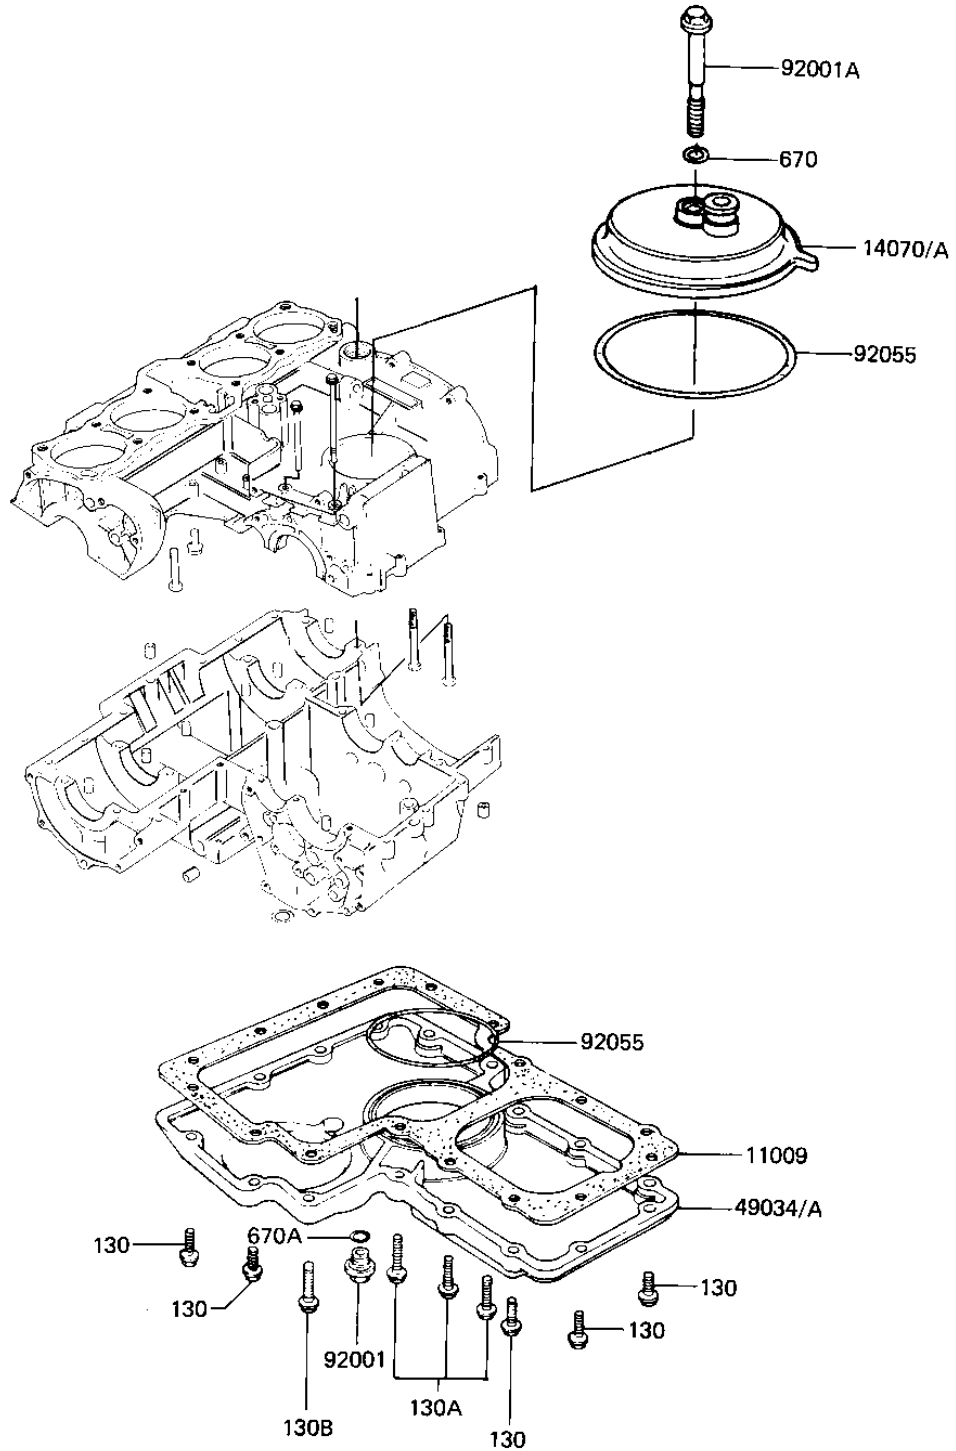

1981 CSR PARTS DIAGRAM

BREATHER COVER/OIL PAN

E1432-0008

1981 CSR PARTS LIST

BREATHER COVER/OIL PAN

ITEM NAME	PART NUMBER	QUANTITY
GASKET,OIL PAN (Ref # 11009)	11060-1074	1
BODY-BREATHER (Ref # 14070)	14070-1008	1
PAN-OIL (Ref # 49034)	49034-5020	1
PAN-OIL (Ref # 49034)	49034-5020	1
UNAVAILABLE IN PRICE BOOK (Ref # 92001)	92001-11B3	1
BOLT,HEX HEAD,8X72 (Ref # 92001A)	92003-107	1
"O" RING,91MM (Ref # 92055)	92055-052	2
BOLT,FLANGED,6X25 (Ref # 130)	130G0625	13
BOLT,FLANGED,6X35 (Ref # 130A)	130H0635	3
BOLT,FLANGED,6X45 (Ref # 130B)	130G0645	1
"O" RING,8MM (Ref # 670)	670B1508	1
"O" RING,22MM (Ref # 670A)	670B2022	1