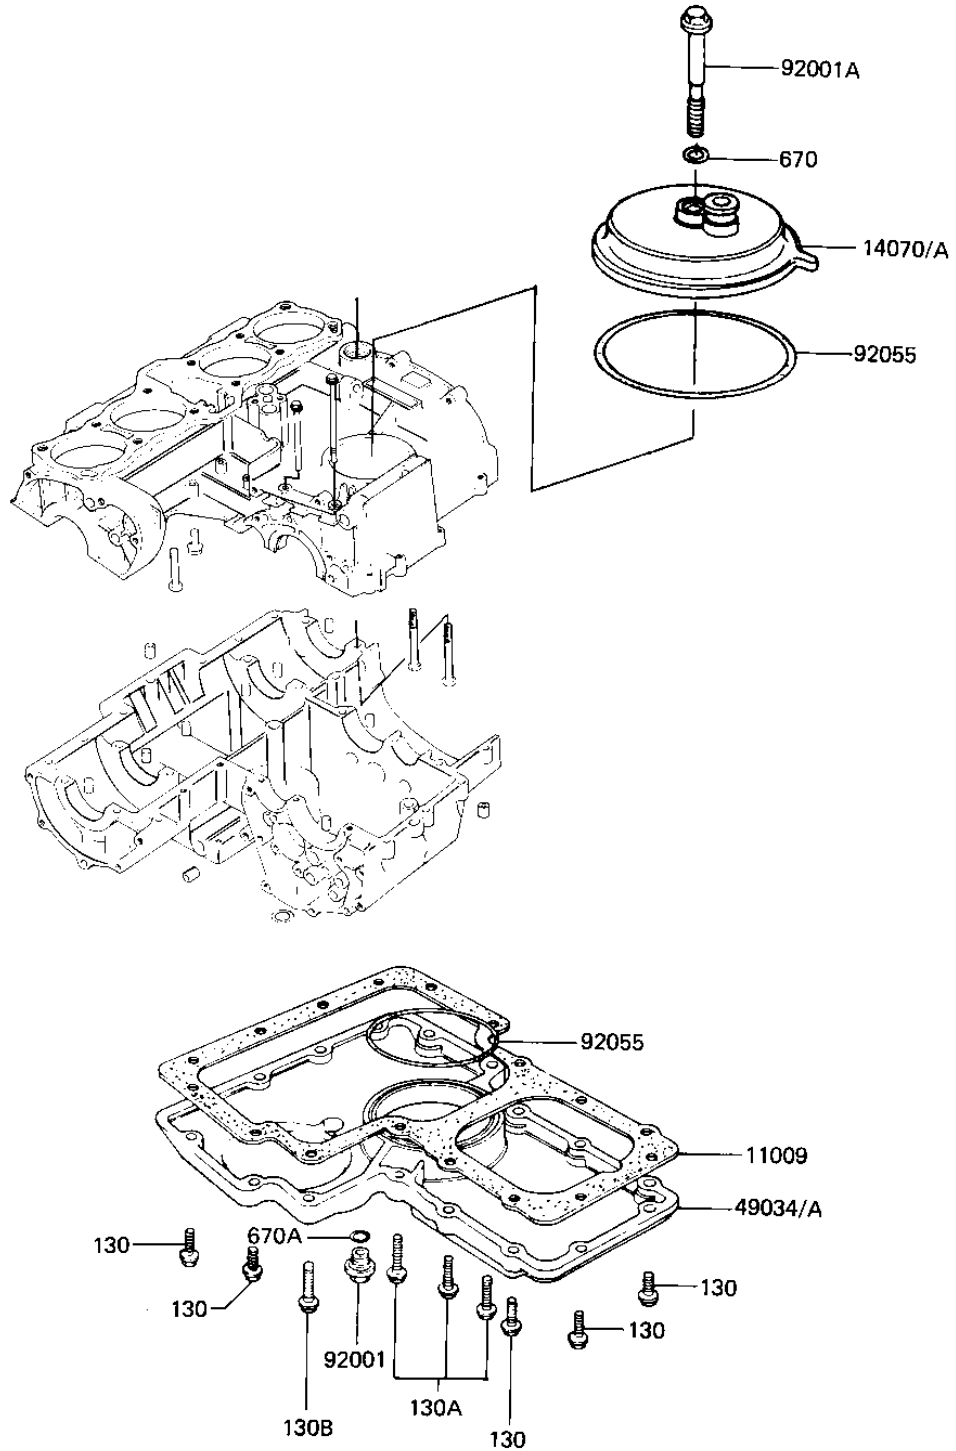

1982 CSR PARTS DIAGRAM

BREATHER COVER/OIL PAN

E1432-0008

1982 CSR PARTS LIST

BREATHER COVER/OIL PAN

ITEM NAME	PART NUMBER	QUANTITY
GASKET,OIL PAN (Ref # 11009)	11060-1074	1
BODY-BREATHER (Ref # 14070A)	14070-1008	1
PAN-OIL (Ref # 49034)	49034-5020	1
UNAVAILABLE IN PRICE BOOK (Ref # 92001)	92001-11B3	1
BOLT,HEX HEAD,8X72 (Ref # 92001A)	92003-107	1
"O" RING,91MM (Ref # 92055)	92055-052	2
BOLT,FLANGED,6X25 (Ref # 130)	130G0625	13
BOLT,FLANGED,6X35 (Ref # 130A)	130H0635	3
BOLT,FLANGED,6X45 (Ref # 130B)	130G0645	1
"O" RING,8MM (Ref # 670)	670B1508	1
"O" RING,22MM (Ref # 670A)	670B2022	1