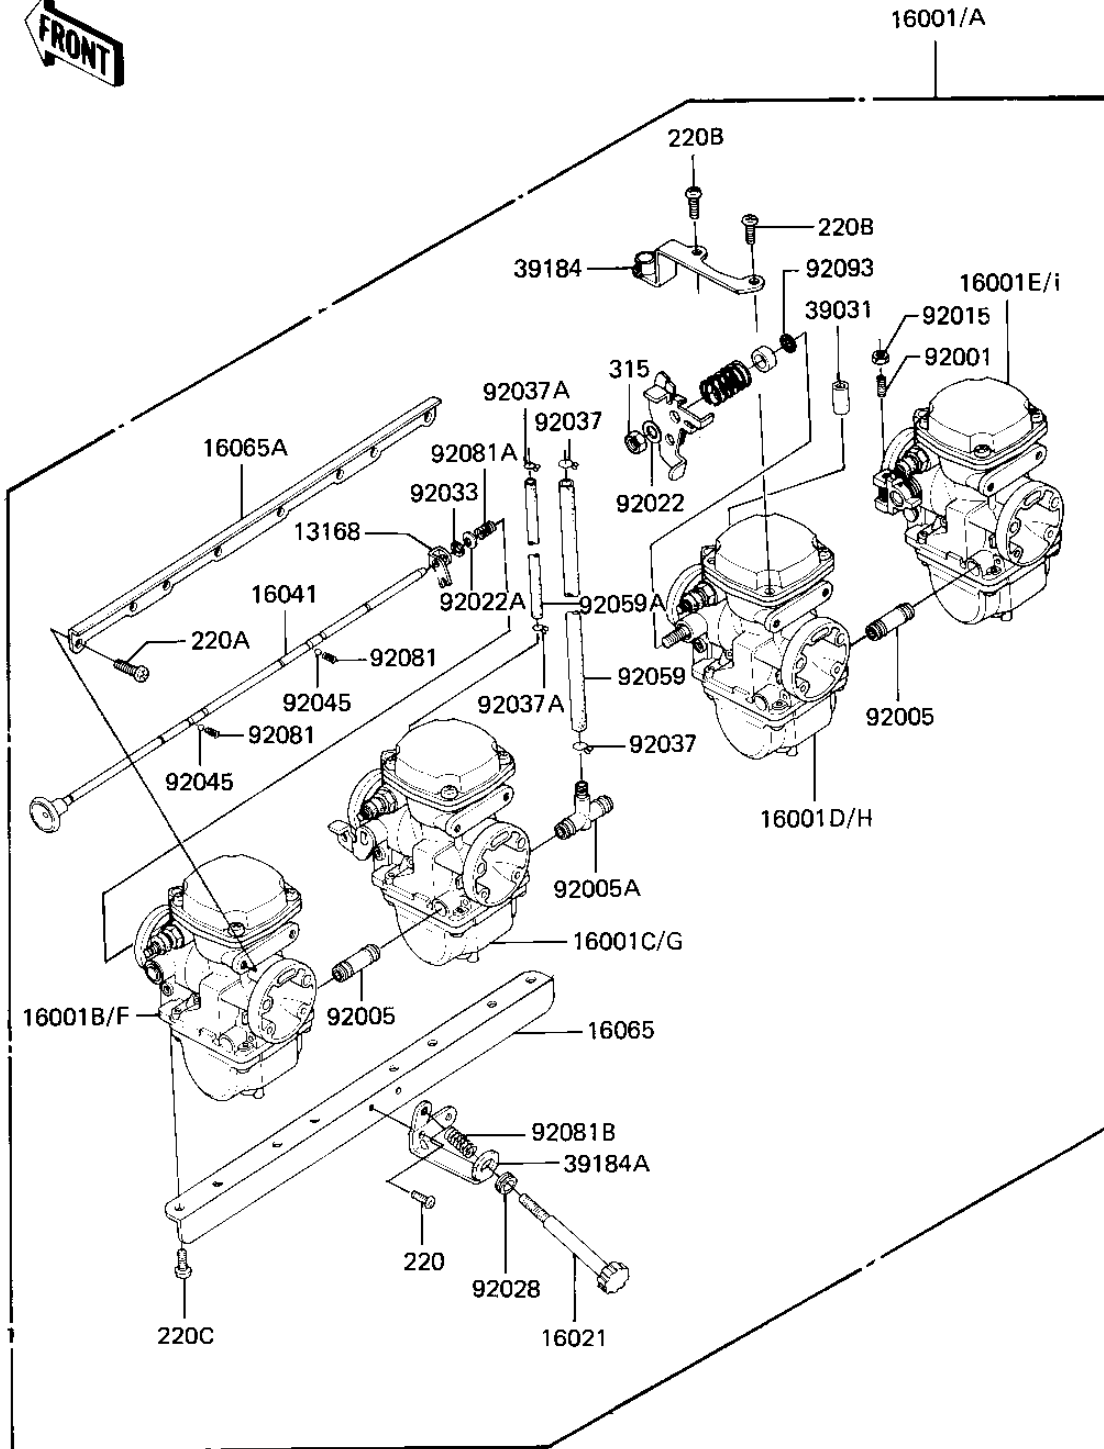

1982 CSR PARTS DIAGRAM

CARBURETOR ASSY

1982 CSR PARTS LIST

CARBURETOR ASSY

ITEM NAME	PART NUMBER	QUANTITY
LEVER,CHOCK (Ref # 13168)	13168-1091	4
CARBURETOR ASSY (Ref # 16001)	16001-1358	1
CARBURETOR,LH,OUTSIDE (Ref # 16001B)	16001-1436	1
CARBURETOR,LH,INSIDE (Ref # 16001C)	16001-1437	1
CARBURETOR,RH,INSIDE (Ref # 16001D)	16001-1438	1
CARBURETOR,RH,OUTSIDE (Ref # 16001E)	16001-1439	1
SHAFT-CARBURETOR,CHOC (Ref # 16041)	16041-1024	1
HOLDER-CARBURETOR,LWR (Ref # 16065)	16065-1043	1
HOLDER-CARBURETOR,UPP (Ref # 16065A)	16065-1044	1
CAP-END (Ref # 39031)	39031-1009	1
CAP-END (Ref # 39031)	39031-1009	3
BRACKET-ASSY,THROTTLE (Ref # 39184)	39184-1006	1
BRACKET-ASSY,IDLING A (Ref # 39184A)	39184-1007	1
BOLT,ADJUSTING (Ref # 92001)	92001-1447	3
FITTING,FUEL (Ref # 92005)	92005-1035	2
FITTING,FUEL (Ref # 92005A)	92005-1036	1
NUT,THROTTLE VLV ADST (Ref # 92015)	92015-1119	3
WASHER,LOCK (Ref # 92022)	92022-1191	1
WASHER,SPRING (Ref # 92022A)	92022-1255	4
BUSHING (Ref # 92028)	92028-1071	1
RING-SNAP,E (Ref # 92033)	92033-1066	4
CLAMP,HOSE (Ref # 92037)	92037-1184	2
CLAMP,BREATHER HOSE (Ref # 92037A)	92037-174	2
BALL,STEEL,1/8" (Ref # 92045)	600A0400	2
TUBE,7.5X12.5X250 (Ref # 92059)	92059-1187	1
TUBE,5X9X150 (Ref # 92059A)	92059-1188	1
SPRING,FAST IDLE SHFT (Ref # 92081)	92081-1260	2
SPRING,CHOCK SHAFT (Ref # 92081A)	92081-1364	4
SPRING,IDLING ADJUST (Ref # 92081B)	92081-1377	1

1982 CSR PARTS LIST

CARBURETOR ASSY

ITEM NAME	PART NUMBER	QUANTITY
OIL SEAL (Ref # 92093)	92093-1027	4
UNAVAILABLE IN PRICE BOOK (Ref # 220)	22080508A	4
SCREW PAN HEAD 5X10 (Ref # 220A)	220B0510	8
SCREW-PAN-CROS (Ref # 220B)	220B0514	2
SCREW PAN HEAD 6X14 (Ref # 220C)	220B0614	8
NUT,8 M/M (Ref # 315)	315G0800	1