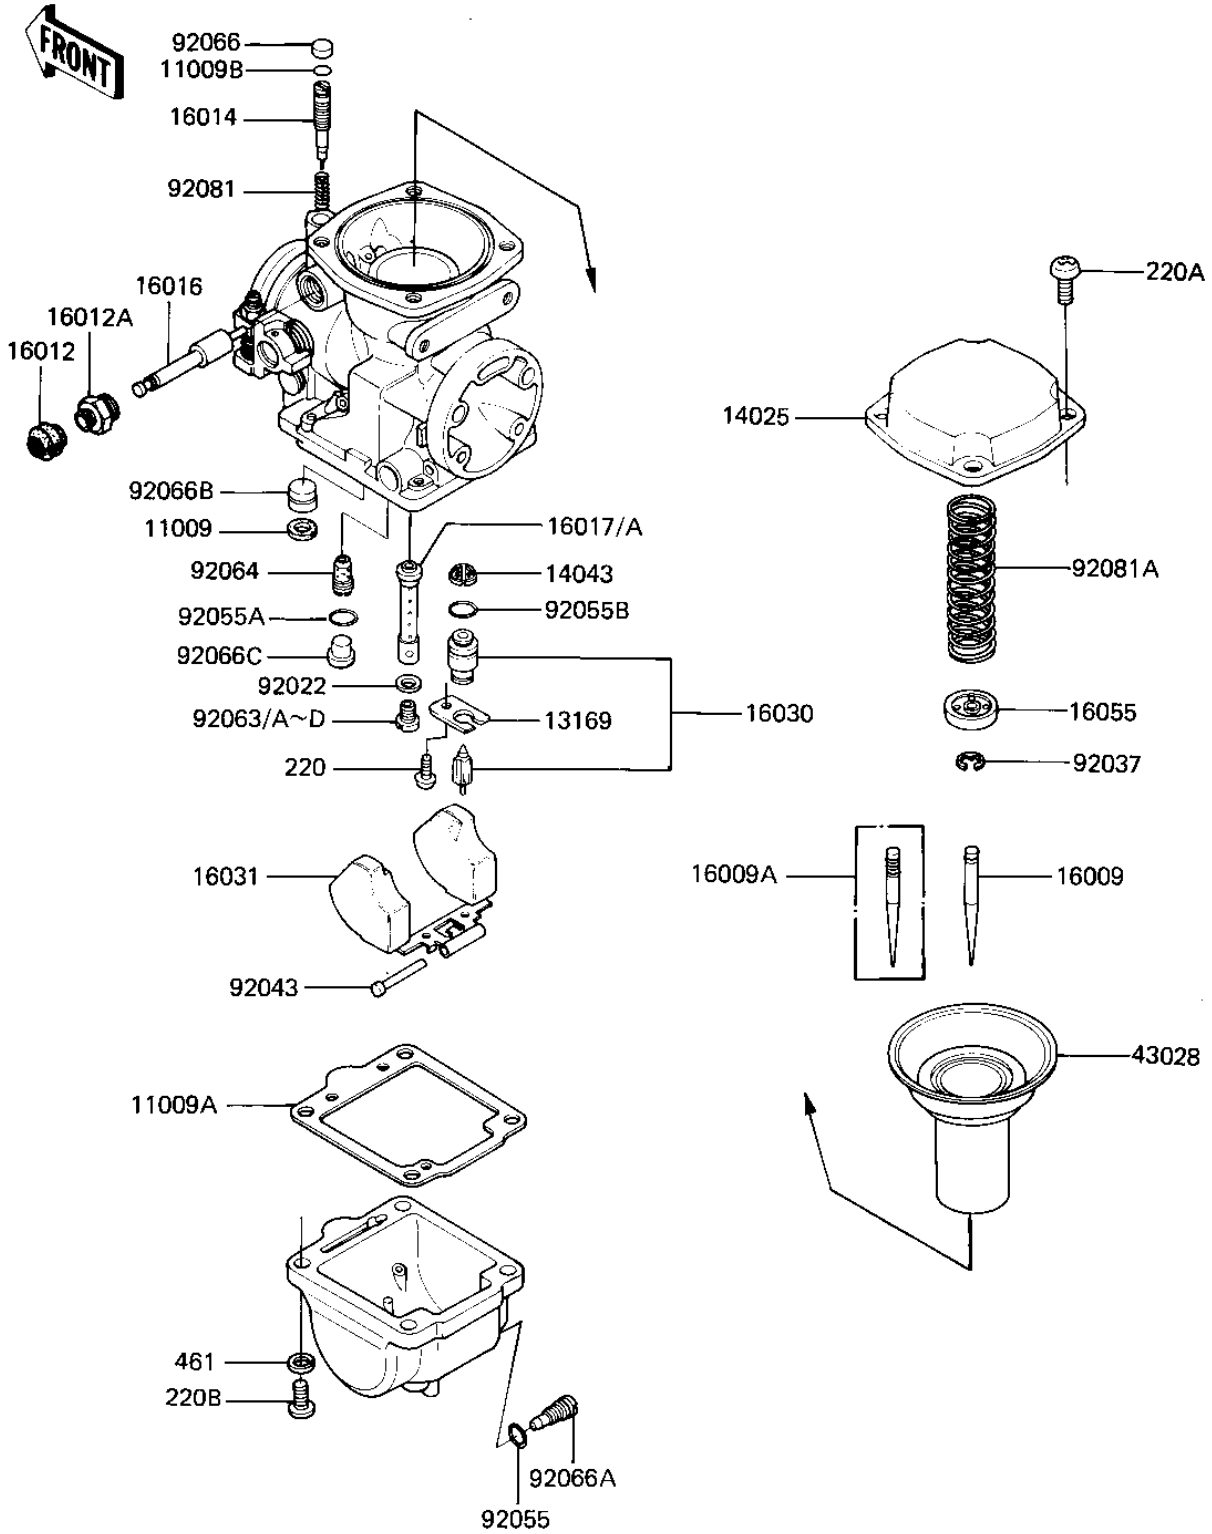

1981 CSR PARTS DIAGRAM

CARBURETOR PARTS

1981 CSR PARTS LIST

CARBURETOR PARTS

ITEM NAME	PART NUMBER	QUANTITY
GASKET,CARB. PLUG (Ref # 11009)	11009-1240	4
GASKET,FLOAT CHAMBER (Ref # 11009A)	11009-1241	4
"O" RING (Ref # 11009B)	16038-022	4
PLATE, LOCK (Ref # 13169)	13169-1190	4
TOP-CHAMBER,MIXING (Ref # 14025)	14025-1359	4
FILTER,FLOAT VALVE (Ref # 14043)	14043-1010	4
NEEDLE-JET (Ref # 16009)	16009-1085	4
NEEDLE-JET (Canada) (Ref # 16009A)	16009-1086	4
CAP-STARTER PLUNGER (Ref # 16012)	16012-1010	4
CAP-STARTER PLUNGER (Ref # 16012A)	16012-1011	4
SCREW-PILOT AIR (Ref # 16014)	16014-1014	4
PLUNGER (Ref # 16016)	16016-1019	4
JET-NEEDLE (Ref # 16017)	16017-1086	4
JET-NEEDLE (Canada) (Ref # 16017A)	16017-1087	4
VALVE-FLOAT (Ref # 16030)	16030-1016	4
FLOAT (Ref # 16031)	16031-1013	4
PLATE,NEEDLE (Ref # 16055)	16055-010	4
4DIAPHRAGM,VALVE (Ref # 43028)	43028-1025	4
WASHER MAIN JET (Ref # 92022)	16034-001	4
CIRCLIP (Ref # 92037)	16008-014	4
PIN,FLOAT (Ref # 92043)	16032-008	4
"O" RING (Ref # 92055)	92055-044	4
"O" RING,CHECK VALVE (Ref # 92055A)	92055-1059	4
"O" RING (Ref # 92055B)	92055-1105	4
JET-MAIN,#A127.5 (Ref # 92063)	92063-1100	4
JET-MAIN,#A122.5 (Ref # 92063A)	92063-1101	4
JET-MAIN,#A125 (Ref # 92063B)	92063-1102	4
JET-MAIN,#A120 (Ref # 92063C)	92063-1106	4
JET-MAIN,#117.5 (Ref # 92063D)	92063-1107	4

1981 CSR PARTS LIST

CARBURETOR PARTS

ITEM NAME	PART NUMBER	QUANTITY
JET-PILOT,#A37.5 (Ref # 92064)	92064-1036	4
PLUG,PILOT SCREW (Ref # 92066)	92066-1051	4
SCREW,DRAIN (Ref # 92066A)	92066-1064	4
PLUG,CARBURETOR (Ref # 92066B)	92066-1086	4
PLUG,PILOT JET (Ref # 92066C)	92066-1087	4
SPRING,PILOT SCREW (Ref # 92081)	16022-016	4
SPRING,DPHRGM VALVE (Ref # 92081A)	92081-1363	4
SCREW PAN HEAD 4X6 (Ref # 220)	220B0406	4
SCREW PAN HEAD 5X10 (Ref # 220A)	220B0510	14
SCREW-PAN-CROS (Ref # 220B)	220B0514	16
WASHER SPRING 5MM (Ref # 461)	461F0500	16