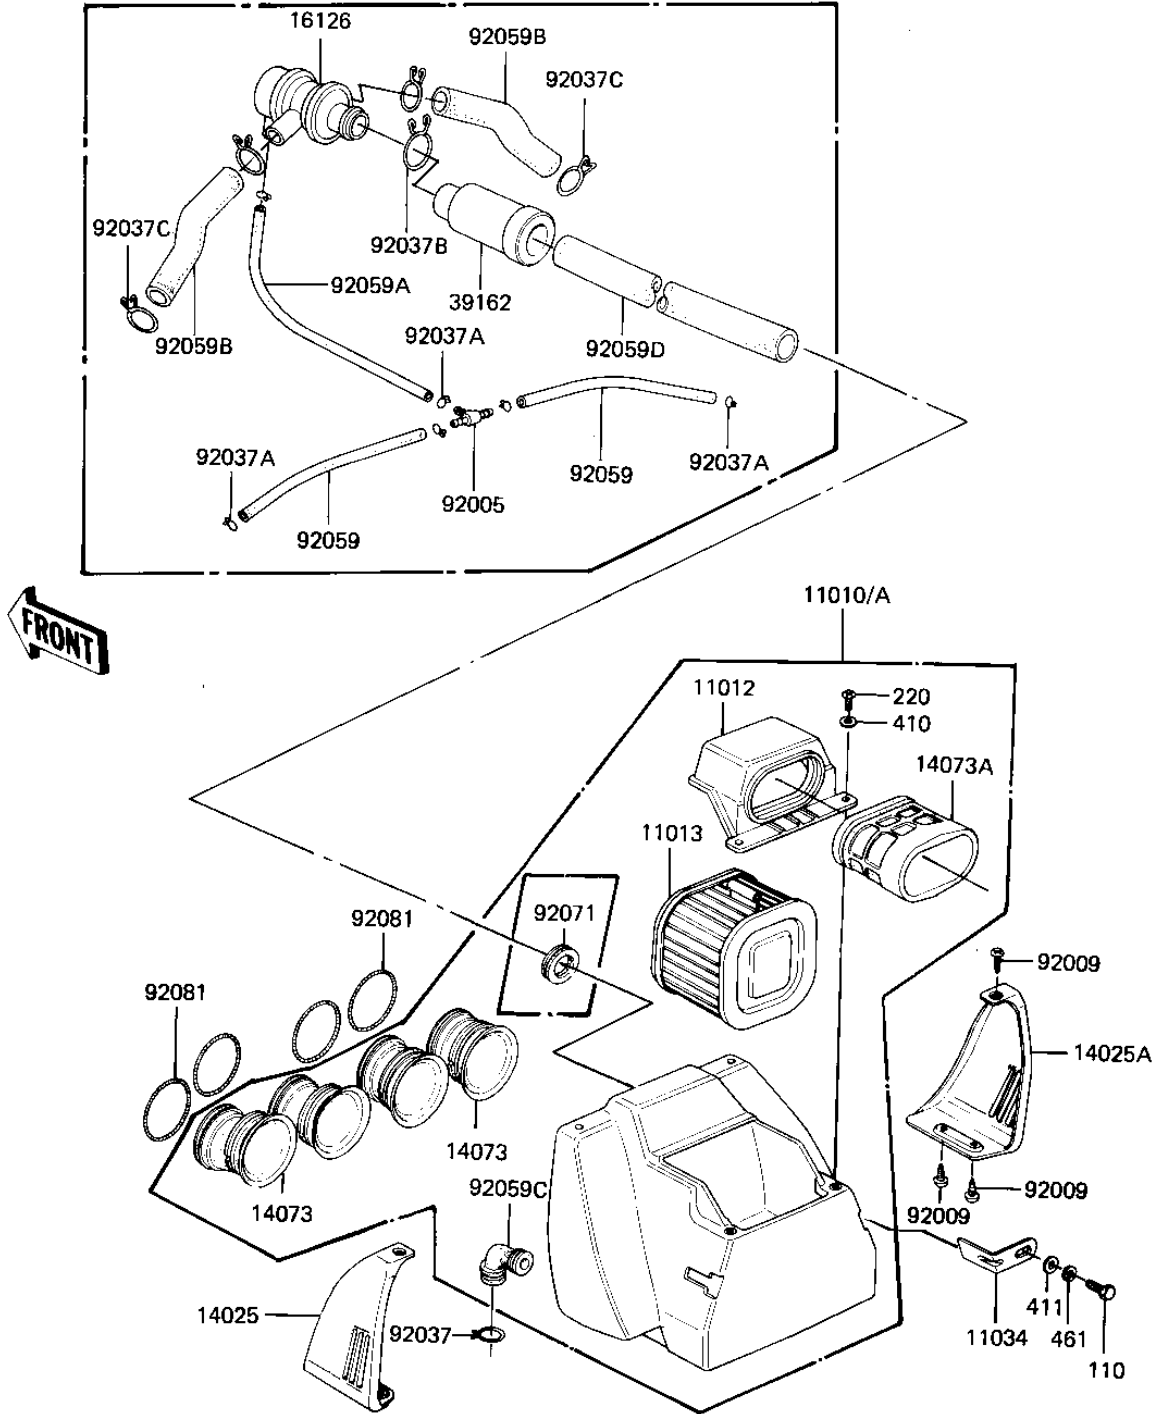

1981 CSR PARTS DIAGRAM

AIR CLEANER

E1130-0011

1981 CSR PARTS LIST

AIR CLEANER

ITEM NAME	PART NUMBER	QUANTITY
FILTER-ASSY-AIR (Ref # 11010)	11010-1142	1
FILTER-ASSY-AIR (Canada) (Ref # 11010A)	11010-1112	1
CAP,AIR FILTER (Ref # 11012)	11012-1167	1
ELEMENT,AIR CLNR (Ref # 11013)	11013-1037	1
BRACKET,AIR CLEANER (Ref # 11034)	32070-038	2
COVER,AIR FILTER,RH (Ref # 14025A)	14025-1264	1
DUCT,AIR FILTER,OUTLE (Ref # 14073)	14073-1048	4
DUCT,AIR FILTER,INTAK (Ref # 14073A)	14073-1049	1
VALVE ASSY,AIR SWITCH (Ref # 16126)	16126-1014	1
SILENCER (Ref # 39162)	39162-1003	1
FITTING,TUBE (Ref # 92005)	92005-1017	1
SCREW,TAPPING,5X12 (Ref # 92009)	92009-1105	6
CLAMP BREATHER PIPE (Ref # 92037)	92037-028	1
CLAMP-PIPE (Ref # 92037A)	92037-072	1
CLAMP-PIPE (Ref # 92037A)	92037-072	6
CLAMP (Ref # 92037B)	92037-1076	1
CLAMP (Ref # 92037B)	92037-1076	1
CLAMP,BREATHER TUBE (Ref # 92037C)	92037-213	4
TUBE,VACUUM,LONG (Ref # 92059)	92059-1162	2
TUBE,VACUUM,LONG (Ref # 92059A)	92059-1162	1
TUBE,14X20X89 (Ref # 92059B)	92059-1155	2
TUBE,AIR FILTER (Ref # 92059C)	92059-1156	1
TUBE,AIR FILTER (Ref # 92059D)	92059-1156	1
GROMMET,AIR FILTER (Ref # 92071)	92071-1042	1
SPRING (Ref # 92081)	92081-1177	4
BOLT-UPSET,6X12 (Ref # 110)	112G0612	2
SCREW PAN HEAD 6X12 (Ref # 220)	220B0612	2
WASHER PLAIN 6MM (Ref # 410)	410B0600	2
WASHER PLAIN 6MM (Ref # 411)	411B0600	2