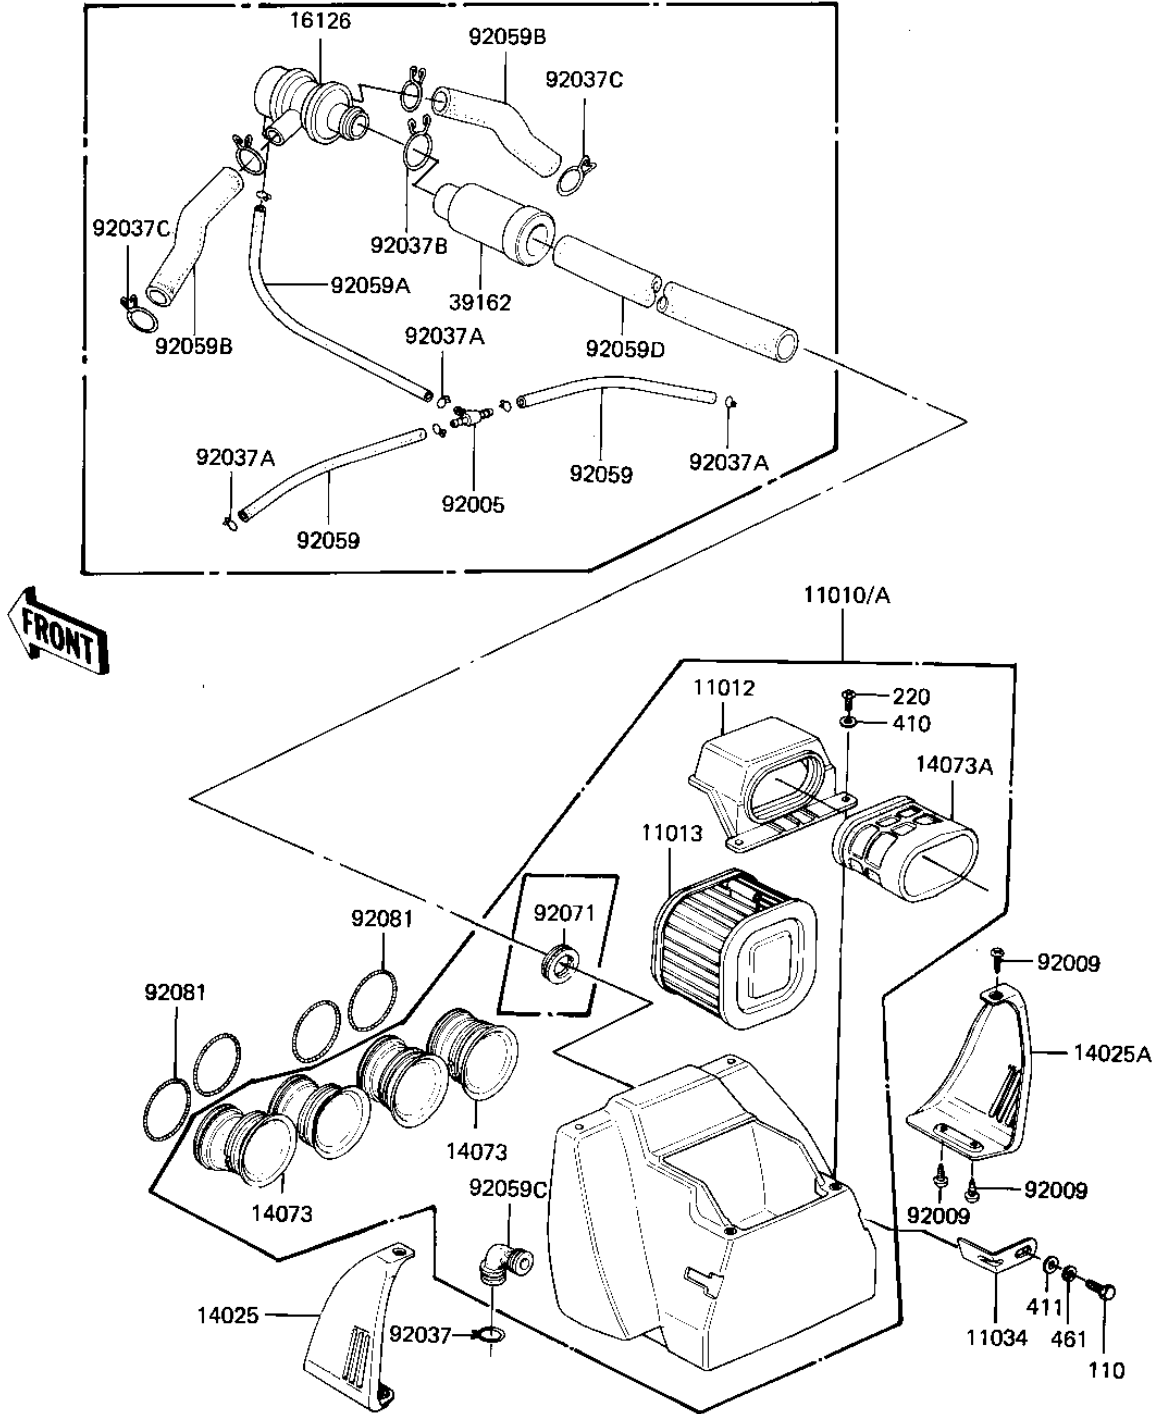

# 1981 CSR PARTS DIAGRAM

AIR CLEANER

E1130-0011

# 1981 CSR PARTS LIST

## AIR CLEANER

ITEM NAME	PART NUMBER	QUANTITY
FILTER-ASSY-AIR (Ref # 11010)	11010-1142	1
FILTER-ASSY-AIR (Canada) (Ref # 11010A)	11010-1112	1
CAP,AIR FILTER (Ref # 11012)	11012-1167	1
ELEMENT,AIR CLNR (Ref # 11013)	11013-1037	1
BRACKET,AIR CLEANER (Ref # 11034)	32070-038	2
COVER,AIR FILTER,RH (Ref # 14025A)	14025-1264	1
DUCT,AIR FILTER,OUTLE (Ref # 14073)	14073-1048	4
DUCT,AIR FILTER,INTAK (Ref # 14073A)	14073-1049	1
VALVE ASSY,AIR SWITCH (Ref # 16126)	16126-1014	1
SILENCER (Ref # 39162)	39162-1003	1
FITTING,TUBE (Ref # 92005)	92005-1017	1
SCREW,TAPPING,5X12 (Ref # 92009)	92009-1105	6
CLAMP BREATHER PIPE (Ref # 92037)	92037-028	1
CLAMP-PIPE (Ref # 92037A)	92037-072	1
CLAMP-PIPE (Ref # 92037A)	92037-072	6
CLAMP (Ref # 92037B)	92037-1076	1
CLAMP (Ref # 92037B)	92037-1076	1
CLAMP,BREATHER TUBE (Ref # 92037C)	92037-213	4
TUBE,VACUUM,LONG (Ref # 92059)	92059-1162	2
TUBE,VACUUM,LONG (Ref # 92059A)	92059-1162	1
TUBE,14X20X89 (Ref # 92059B)	92059-1155	2
TUBE,AIR FILTER (Ref # 92059C)	92059-1156	1
TUBE,AIR FILTER (Ref # 92059D)	92059-1156	1
GROMMET,AIR FILTER (Ref # 92071)	92071-1042	1
SPRING (Ref # 92081)	92081-1177	4
BOLT-UPSET,6X12 (Ref # 110)	112G0612	2
SCREW PAN HEAD 6X12 (Ref # 220)	220B0612	2
WASHER PLAIN 6MM (Ref # 410)	410B0600	2
WASHER PLAIN 6MM (Ref # 411)	411B0600	2