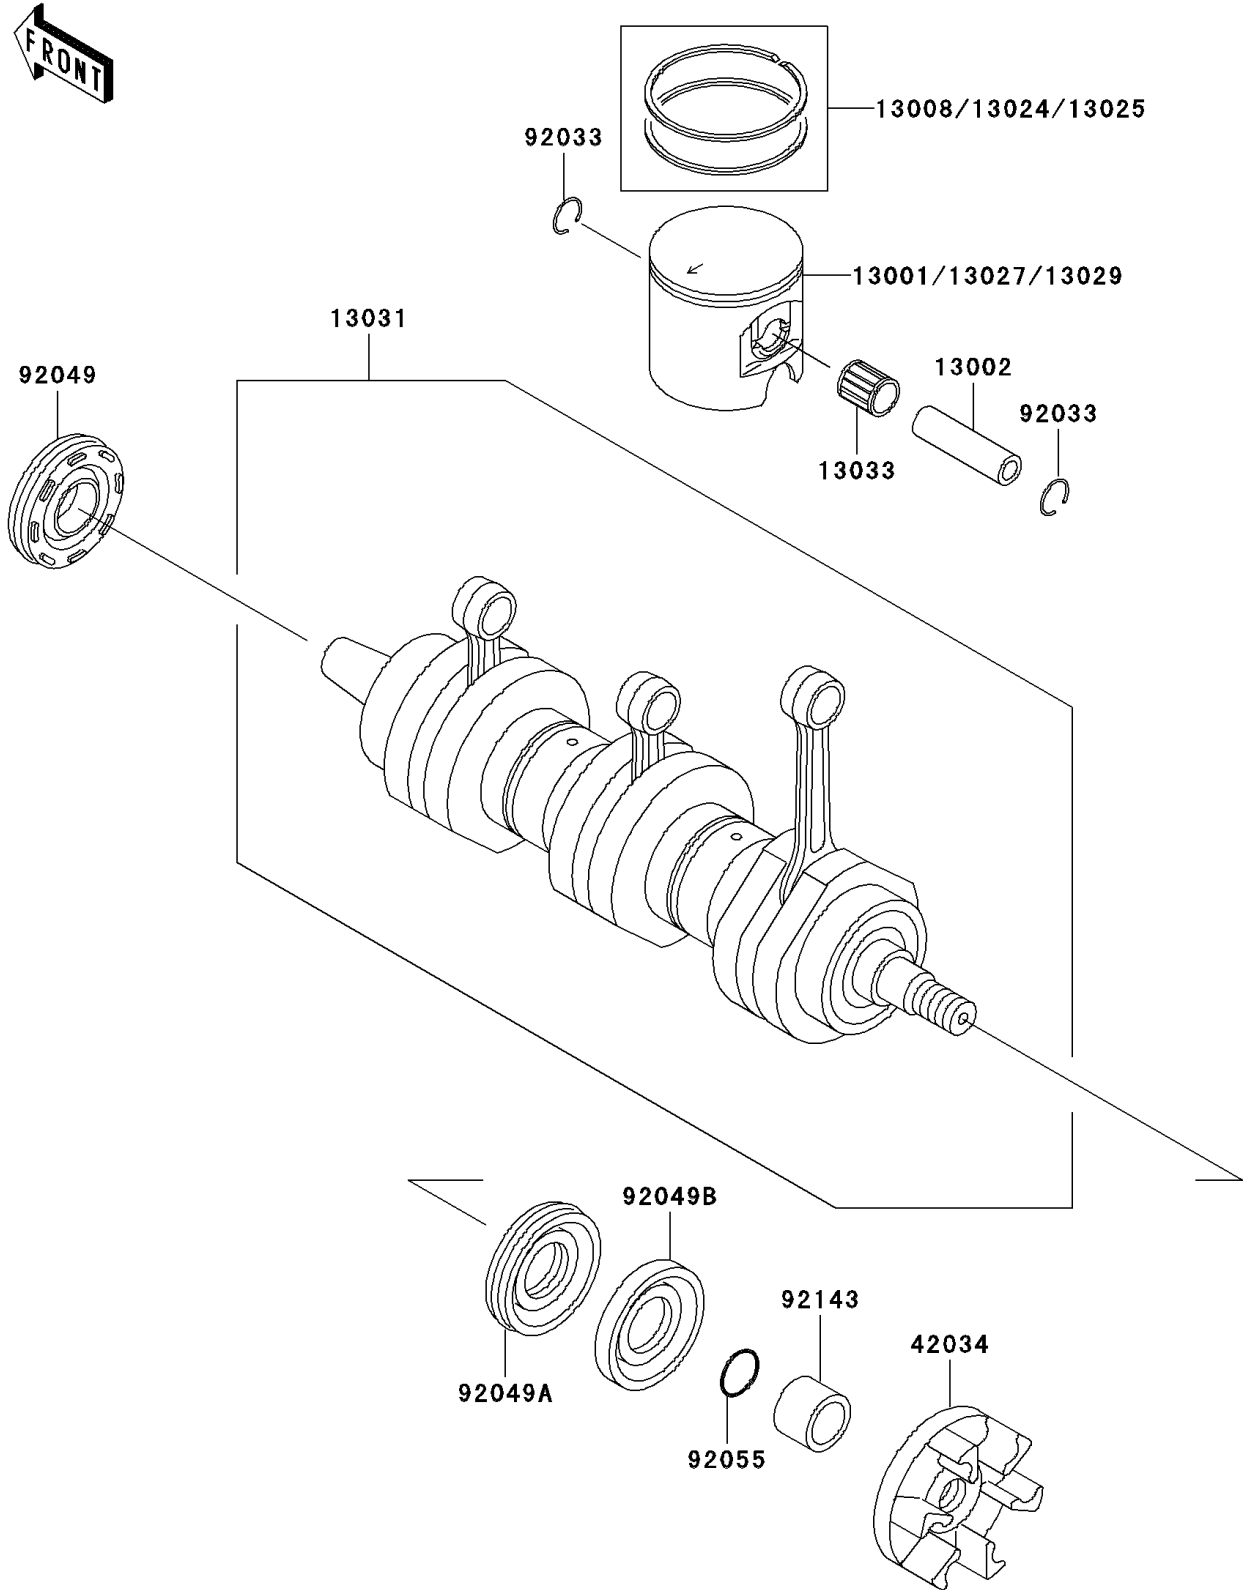

1998 1100 STX PARTS DIAGRAM

Crankshaft/Piston(s)

E1320

1998 1100 STX PARTS LIST

Crankshaft/Piston(s)

ITEM NAME	PART NUMBER	QUANTITY
PISTON-ENGINE (Ref # 13001)	13001-3725	3
PIN-PISTON (Ref # 13002)	13002-3706	3
RING-SET-PISTON,STD (Ref # 13008)	13008-3708	3
RING-SET-PISTON LL,O/S 1.00 (Ref # 13024)	13024-3706	AR
RING-SET-PISTON L,O/S 0.50 (Ref # 13025)	13025-3706	AR
PISTON-ENGINE LL,O/S 1.00 (Ref # 13027)	13027-3715	AR
PISTON-ENGINE L,O/S 0.50 (Ref # 13029)	13029-3715	AR
CRANKSHAFT-COMP (Ref # 13031)	13031-3731	1
BEARING-SMALL END (Ref # 13033)	13033-3703	3
COUPLING (Ref # 42034)	42034-3709	1
RING-SNAP (Ref # 92033)	92033-3721	6
SEAL-OIL,FWJ7307210ZS (Ref # 92049)	92049-3713	1
SEAL-OIL (Ref # 92049A)	92049-3715	1
SEAL-OIL (Ref # 92049B)	92049-3716	1
RING-O,20.8X2.4 (Ref # 92055)	92055-3740	1
COLLAR (Ref # 92143)	92143-3745	1