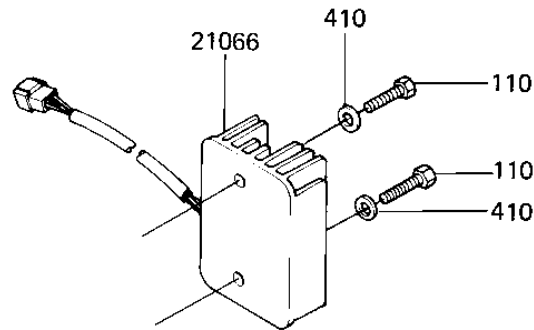

# 1981 CSR PARTS DIAGRAM

GENERATOR/REGULATOR

## GENERATOR/REGULATOR

ITEM NAME	PART NUMBER	QUANTITY
STATOR (Ref # 21003)	21003-1040	1
ROTOR (Ref # 21007)	21007-1036	1
REGULATOR-VOLTAGE (Ref # 21066)	21066-1018	1
BOLT,12X40 (Ref # 92001)	92001-1146	1
CLAMP (Ref # 92037)	92037-1214	1
BOLT-UPSET 6X14 (Ref # 110)	112B0614	2
BOLT,SOCKET,6X30 (Ref # 120)	120P0630	3
SCREW PAN HEAD 5X12 (Ref # 220)	220B0512	2
WASHER PLAIN 6MM (Ref # 411)	411B0600	2
WASHER SPRING 5MM (Ref # 461)	461F0500	2