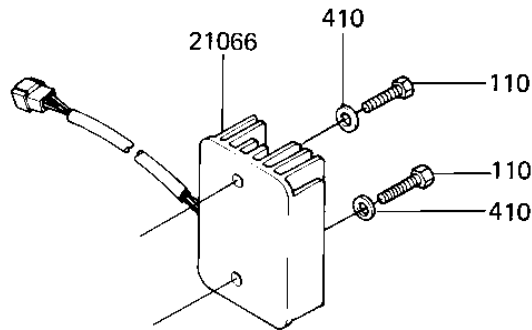

1981 CSR PARTS DIAGRAM

GENERATOR/REGULATOR

1981 CSR PARTS LIST

GENERATOR/REGULATOR

ITEM NAME	PART NUMBER	QUANTITY
STATOR (Ref # 21003)	21003-1040	1
ROTOR (Ref # 21007)	21007-1036	1
REGULATOR-VOLTAGE (Ref # 21066)	21066-1018	1
BOLT,12X40 (Ref # 92001)	92001-1146	1
CLAMP (Ref # 92037)	92037-1214	1
BOLT-UPSET 6X14 (Ref # 110)	112B0614	2
BOLT,SOCKET,6X30 (Ref # 120)	120P0630	3
SCREW PAN HEAD 5X12 (Ref # 220)	220B0512	2
WASHER PLAIN 6MM (Ref # 411)	411B0600	2
WASHER SPRING 5MM (Ref # 461)	461F0500	2