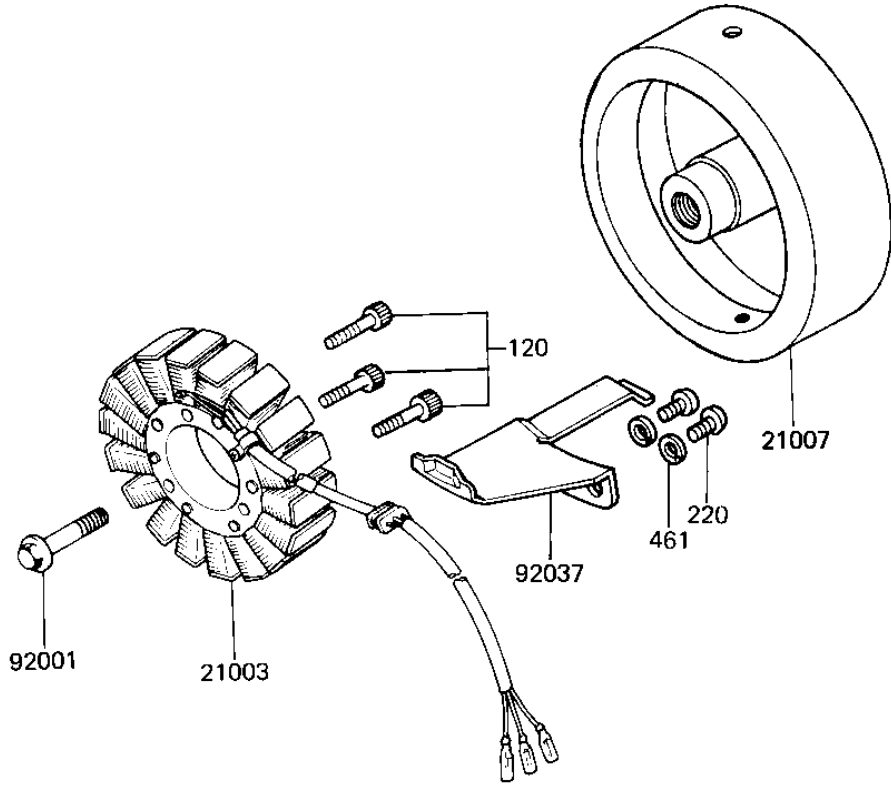

# 1981 CSR PARTS DIAGRAM

GENERATOR/REGULATOR

# 1981 CSR PARTS LIST

## GENERATOR/REGULATOR

ITEM NAME	PART NUMBER	QUANTITY
STATOR (Ref # 21003)	21003-1040	1
ROTOR (Ref # 21007)	21007-1036	1
REGULATOR-VOLTAGE (Ref # 21066)	21066-1018	1
BOLT,12X40 (Ref # 92001)	92001-1146	1
CLAMP (Ref # 92037)	92037-1214	1
BOLT-UPSET 6X14 (Ref # 110)	112B0614	2
BOLT,SOCKET,6X30 (Ref # 120)	120P0630	3
SCREW PAN HEAD 5X12 (Ref # 220)	220B0512	2
WASHER PLAIN 6MM (Ref # 411)	411B0600	2
WASHER SPRING 5MM (Ref # 461)	461F0500	2