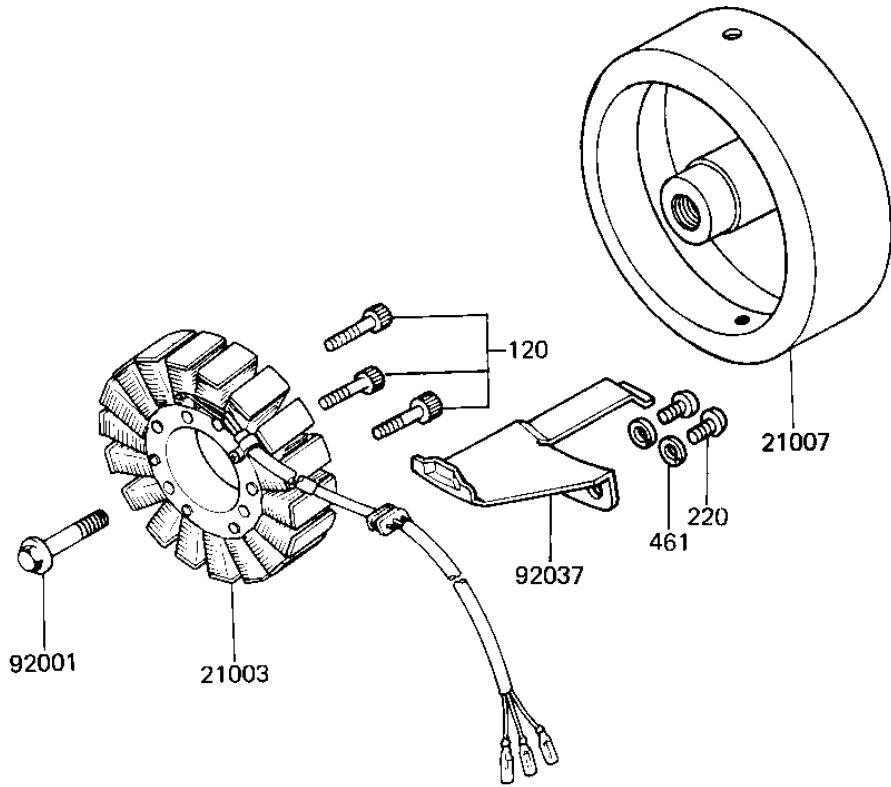

1981 CSR PARTS DIAGRAM

GENERATOR/REGULATOR

1981 CSR PARTS LIST

GENERATOR/REGULATOR

ITEM NAME	PART NUMBER	QUANTITY
STATOR (Ref # 21003)	21003-1040	1
ROTOR (Ref # 21007)	21007-1036	1
REGULATOR-VOLTAGE (Ref # 21066)	21066-1018	1
BOLT,12X40 (Ref # 92001)	92001-1146	1
CLAMP (Ref # 92037)	92037-1214	1
BOLT-UPSET 6X14 (Ref # 110)	112B0614	2
BOLT,SOCKET,6X30 (Ref # 120)	120P0630	3
SCREW PAN HEAD 5X12 (Ref # 220)	220B0512	2
WASHER PLAIN 6MM (Ref # 411)	411B0600	2
WASHER SPRING 5MM (Ref # 461)	461F0500	2