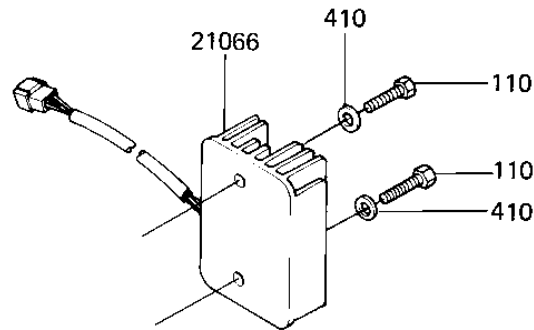

1982 CSR PARTS DIAGRAM

GENERATOR/REGULATOR

1982 CSR PARTS LIST

GENERATOR/REGULATOR

ITEM NAME	PART NUMBER	QUANTITY
STATOR (Ref # 21003)	21003-1040	1
ROTOR (Ref # 21007)	21007-1036	1
REGULATOR-VOLTAGE (Ref # 21066)	21066-1018	1
BOLT,12X40 (Ref # 92001)	92001-1146	1
CLAMP (Ref # 92037)	92037-1214	1
BOLT-UPSET 6X14 (Ref # 110)	112B0614	2
BOLT,SOCKET,6X30 (Ref # 120)	120P0630	3
SCREW PAN HEAD 5X12 (Ref # 220)	220B0512	2
WASHER PLAIN 6MM (Ref # 411)	411B0600	2
WASHER SPRING 5MM (Ref # 461)	461F0500	2