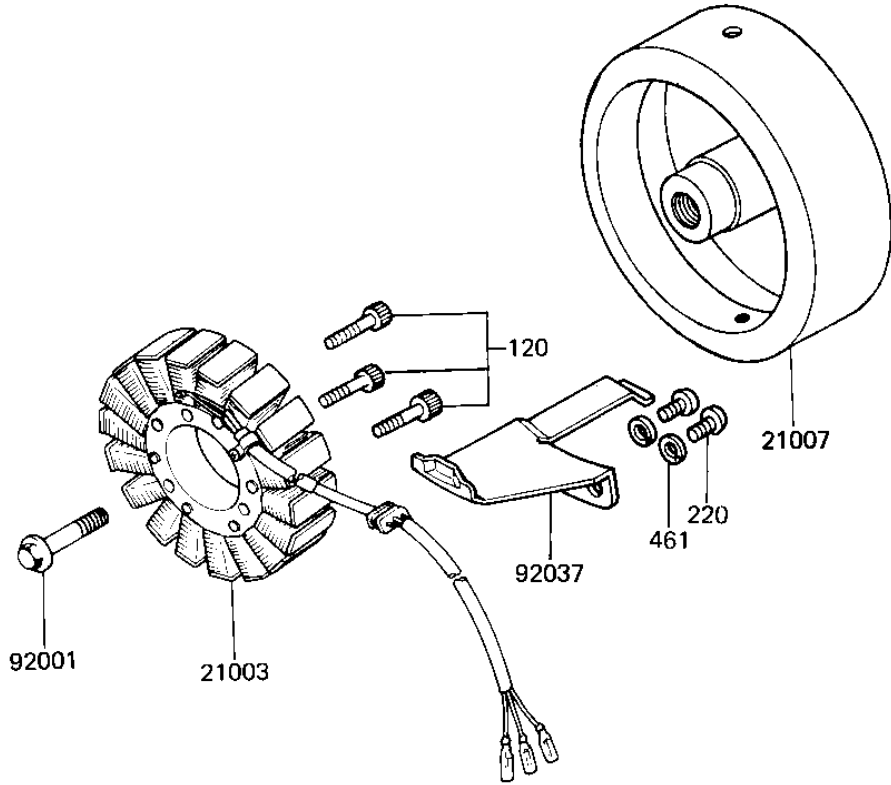

1982 CSR PARTS DIAGRAM

GENERATOR/REGULATOR

1982 CSR PARTS LIST

GENERATOR/REGULATOR

ITEM NAME	PART NUMBER	QUANTITY
STATOR (Ref # 21003)	21003-1040	1
ROTOR (Ref # 21007)	21007-1036	1
REGULATOR-VOLTAGE (Ref # 21066)	21066-1018	1
BOLT,12X40 (Ref # 92001)	92001-1146	1
CLAMP (Ref # 92037)	92037-1214	1
BOLT-UPSET 6X14 (Ref # 110)	112B0614	2
BOLT,SOCKET,6X30 (Ref # 120)	120P0630	3
SCREW PAN HEAD 5X12 (Ref # 220)	220B0512	2
WASHER PLAIN 6MM (Ref # 411)	411B0600	2
WASHER SPRING 5MM (Ref # 461)	461F0500	2