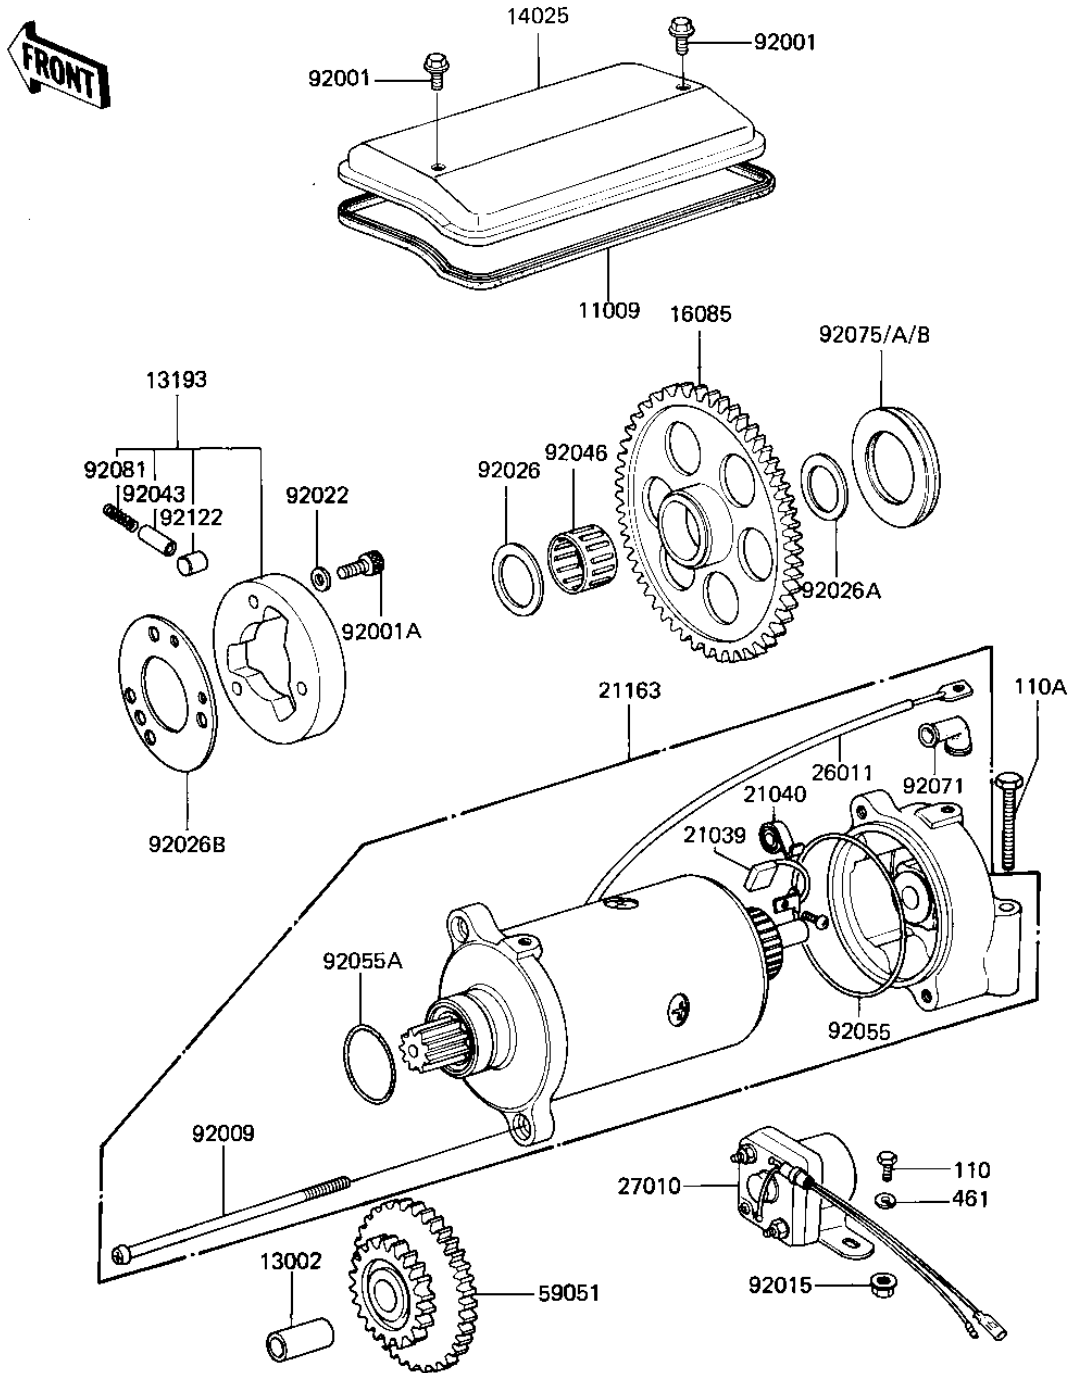

1982 CSR PARTS DIAGRAM

STARTER MOTOR/STARTER CLUTCH (KZ1000-M1)

E1840-0005

1982 CSR PARTS LIST

STARTER MOTOR/STARTER CLUTCH (KZ1000-M1)

ITEM NAME	PART NUMBER	QUANTITY
GASKET,START MOTOR CV (Ref # 11009)	21166-001	1
PIN-PISTON (Ref # 13002)	13002-007	1
CLUTCH ASSY,STARTING (Ref # 13193)	13193-1006	1
COVER (Ref # 14025)	14025-1245	1
GEAR,STARTING CLUTCH (Ref # 16085)	16085-1012	1
CARBON BRUSH (Ref # 21039)	21039-003	2
SPRING,CARBON BRUSH (Ref # 21040)	21040-003	2
STARTER-ELECTRIC (Ref # 21163)	21163-1143	1
WIRE-LEAD,STARTER MTR (Ref # 26011)	26011-1125	1
SWITCH,MAGNETIC (Ref # 27010)	27010-1047	1
GEAR,STARTING MOTOR (Ref # 59051)	21167-002	1
BOLT,6X10 (Ref # 92001)	92001-1151	2
BOLT (Ref # 92001A)	120P0816	3
SCREW,PAN HEAD,6X110 (Ref # 92009)	21015-005	2
NUT-6MM (Ref # 92015)	92015-1078	2
WASHER,PLAIN (Ref # 92022)	92022-1108	3
SPACER (Ref # 92026)	92026-1031	1
SPACER (Ref # 92026A)	92026-1033	1
PLATE,CLUTCH STARTER (Ref # 92026B)	92026-112	1
PIN (Ref # 92043)	92043-087	3
BEARING,NEEDLE,K25302 (Ref # 92046)	92046-1022	1
"0" RING,STARTING MTR (Ref # 92055)	21027-003	1
"0" RING,STARTING MTR (Ref # 92055A)	21027-004	1
GROMMET,CORD (Ref # 92071)	21017-017	2
DAMPER RUBBER,6.3T (Ref # 92075)	92075-1129	AR
DAMPER RUBBER,7.3T (Ref # 92075A)	92075-1130	AR
DAMPER RUBBER,8.3T (Ref # 92075B)	92075-1131	AR
SPRING (Ref # 92081)	92081-110	3
PIN (Ref # 92122)	92122-001	3

1982 CSR PARTS LIST

STARTER MOTOR/STARTER CLUTCH (KZ1000-M1)

ITEM NAME	PART NUMBER	QUANTITY
BOLT-UPSET,6X12 (Ref # 110)	112G0612	2
BOLT,EXCLUSIVE (Ref # 110A)	92001-1456	1
WASHER SPRING 6MM (Ref # 461)	461F0600	2